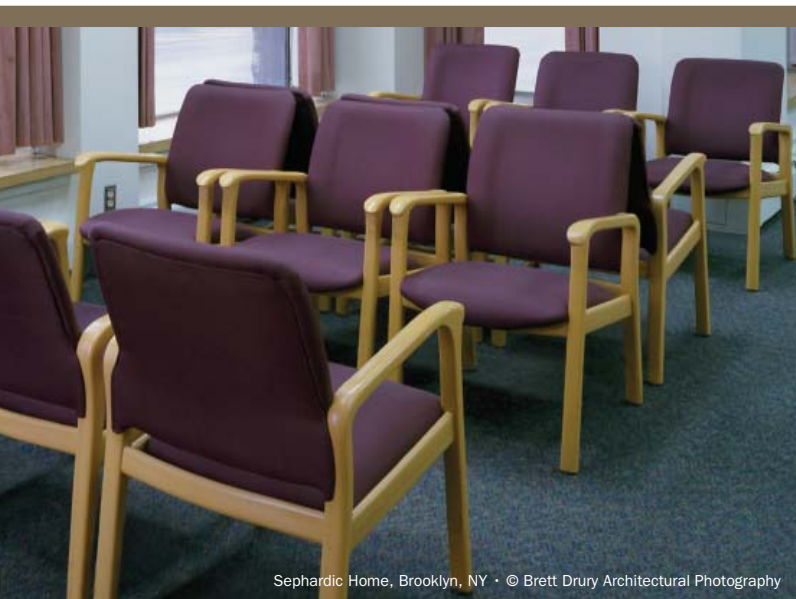

Momentum Collection • 8 Series

Designed just like the Dynamic collection, with all the same options, the Momentum's arm shape is modified to have a greater angle, which aids in transitioning from a seated to a standing position.

For supreme comfort in your lounge and lobby areas, the Oslo Collection comes in free standing, gang and inline seating with optional connecting and corner tables.

Copenhagen Collection • 57 Series

The contemporary Copenhagen styling is available in single, double, or triple seat configurations. Additional options include upholstered side panels and the choice of excluding center arms.

Oslo Collection • 57 Series

The sleek lines and gentle curves of the Oslo collection, with its engineered grip on the end of the arms, create an inviting space in lobby and waiting areas.

Seville Collection • SV Series

The streamlined Seville collection offers an array of motion options for the single seater, as well as double and triple seat configurations for ganging. Select from two different back shapes and whether or not to include center arms.