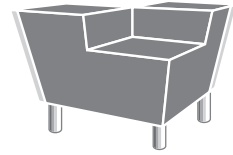

Collection/Series No. DP

Size Table	1	2	3	4	5	6
Width	22"	22"	22"	22"	22"	22"
Dept	22"	44"	36"	22"	44"	36"
Height (Including Legs)	16"	16"	16"	18"	18"	18"

Style

* A
Picasso

B
Corner

D
Invert

Table Side Shape

1
Straight

2
Tapered

Leg Type

A
Kwalu
Cylinder

B
Aluminum
Cylinder

C
Plinth

DP 2 D 1 B
sample stock code

OPTIONS

* Only available in Size Table 2 and 5.