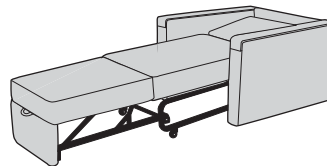

Seville Collection
Seville Bariatric Chair

Fireside Collection
Grand Edward Love Seat

Cassini Collection
Astro Chair

Tranquility Collection
Plush Arm Chair
Tranquility collection available with or without sleeper option

Sonno Collection
Luxury 3-Position Pullout Sleeper

Rest Assured Collection
Luxury 3-Position Recliner

FULLY UPHOLSTERED COLLECTIONS

- 10-year warranty on construction and finish
- Looks like new, year after year
- See our complete collections, options and specs at kwalu.com or call 1-877-MY-KWALU (695-9258)