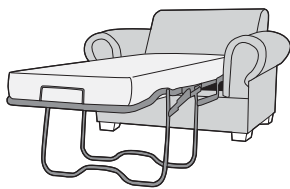

Seville Collection
Seville Bariatric Chair

Fireside Collection
Grand Edward Love Seat

Cassini Collection
Astro Chair

Tranquility Collection
Plush Arm Chair
Tranquility collection available with or without sleeper option

Sonno Collection
Luxury 3-Position Pullout Sleeper

Rest Assured Collection
Luxury 3-Position Recliner

FULLY UPHOLSTERED COLLECTIONS

- 10-year warranty on construction and finish
- Looks like new, year after year
- See our complete collections, options and specs at kwalu.com or call 1-877-MY-KWALU (695-9258)