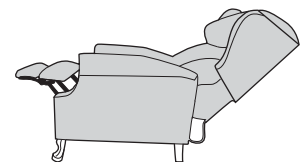

Seville Collection
Seville Bariatric Chair

Fireside Collection
Grand Edward Love Seat

Cassini Collection
Astro Chair

Tranquility Collection
Plush Arm Chair
Tranquility collection available with or without sleeper option

Sonno Collection
Luxury 3-Position Pullout Sleeper

Rest Assured Collection
Luxury 3-Position Recliner

FULLY UPHOLSTERED COLLECTIONS

- 10-year warranty on construction and finish
- Looks like new, year after year
- See our complete collections, options and specs at kwalu.com or call 1-877-MY-KWALU (695-9258)