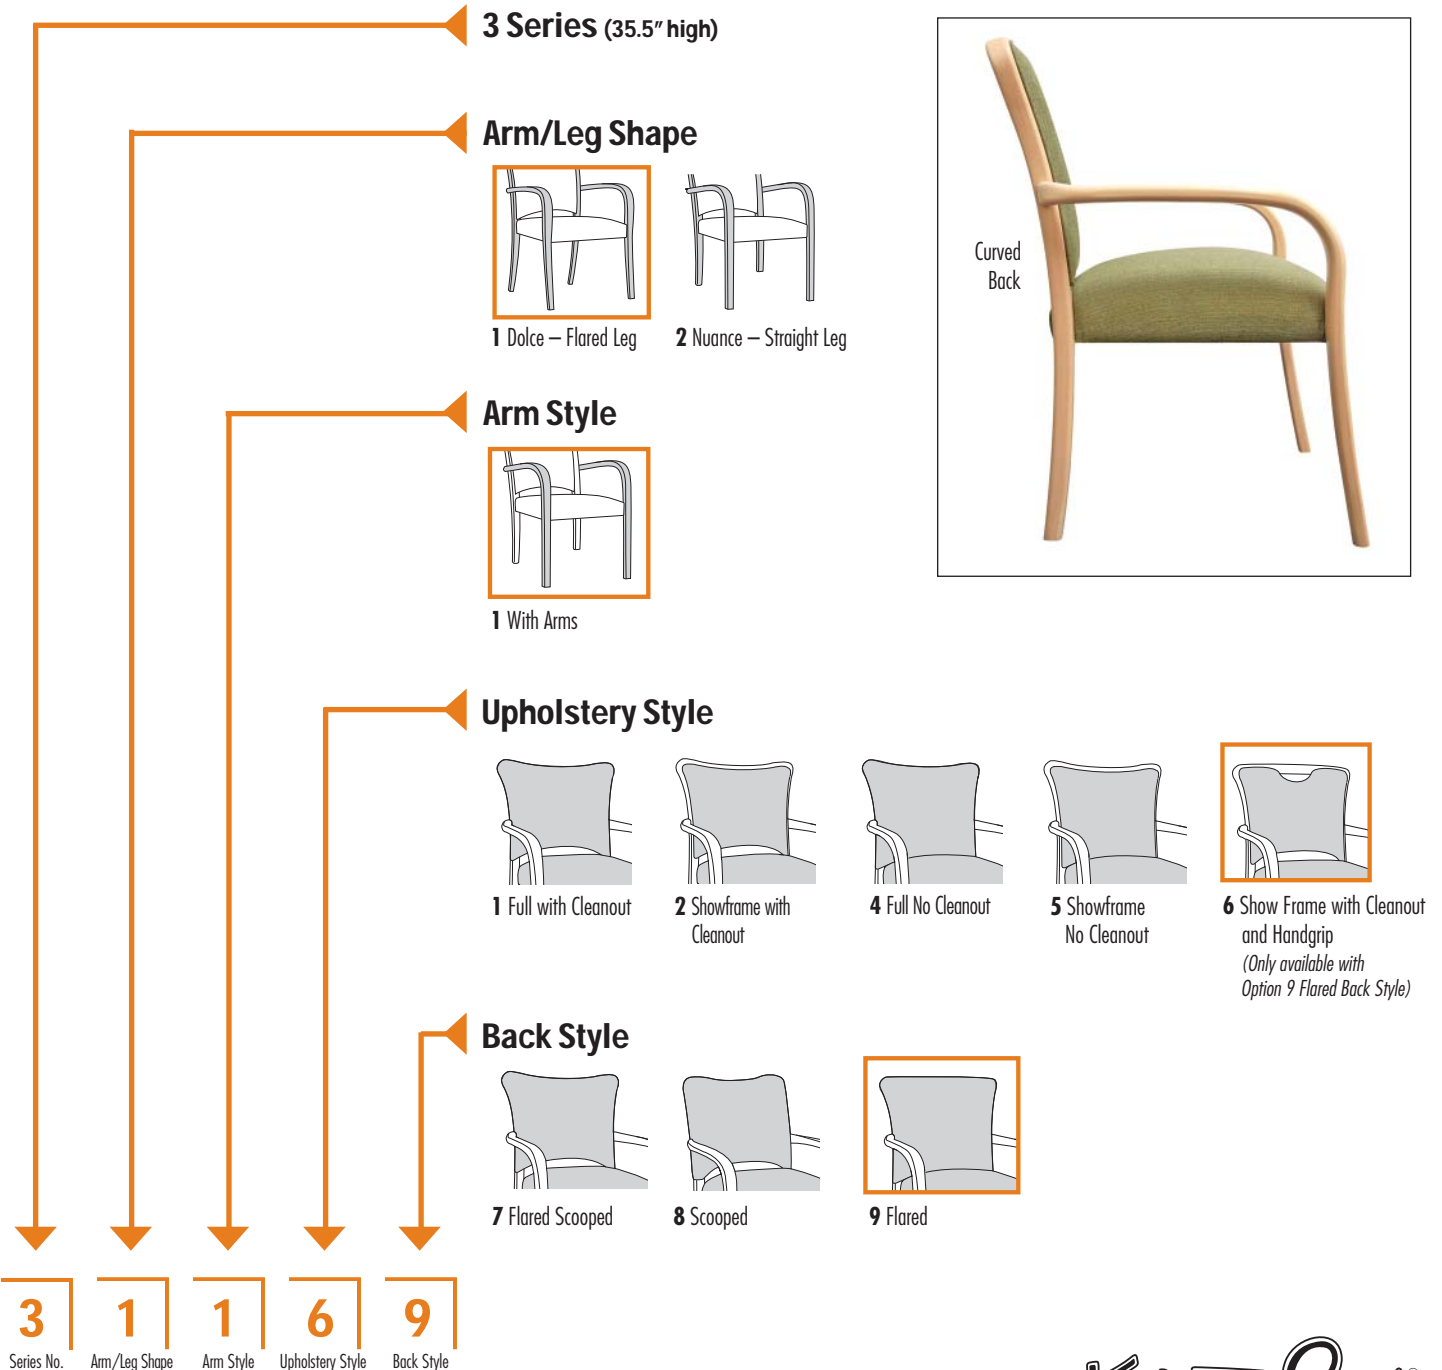

Create Your Own *Style*

Kwalu®
Virtually Indestructible™

1-877-MY-KWALU • www.kwalu.com
(695-9258)