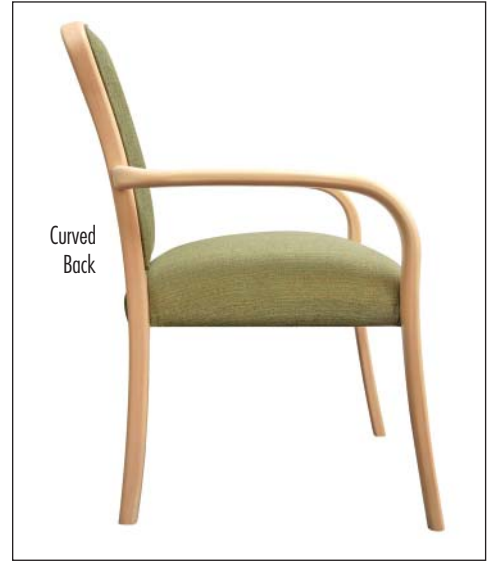

Create Your Own *Style*

Kwalu®
Virtually Indestructible™

1-877-MY-KWALU • www.kwalu.com
(695-9258)