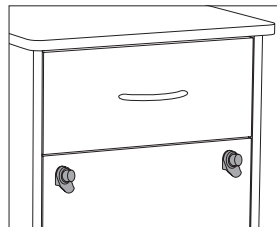

Passive Drawer Locks
Option 105i