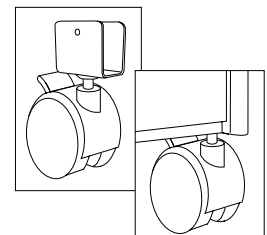

Standard Double Wheel Casters for Small Cabinets
(Bedsides, Nightstands)
Options 107, 108