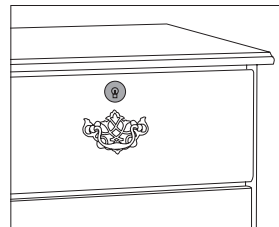

Top Drawer Lock
Options 105a-105h