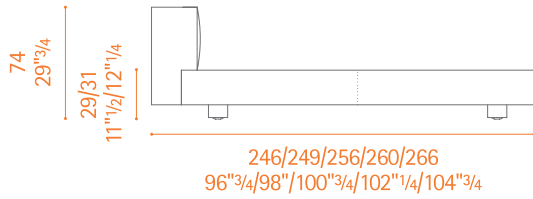

## Sera Basic

1:50 scale. All dimensions and sizes are in centimeter and inches; dimensional variations of +/- 2% are possible. Poltrona Frau reserves the right to modify the products and the components in this catalogue, without any prior notice.