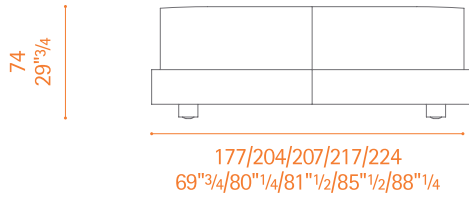

## Sera Basic

1:50 scale. All dimensions and sizes are in centimeter and inches; dimensional variations of +/- 2% are possible. Poltrona Frau reserves the right to modify the products and the components in this catalogue, without any prior notice.