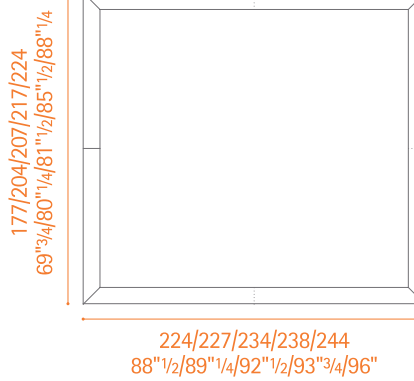

## Sera Basic

1:50 scale. All dimensions and sizes are in centimeter and inches; dimensional variations of +/- 2% are possible. Poltrona Frau reserves the right to modify the products and the components in this catalogue, without any prior notice.