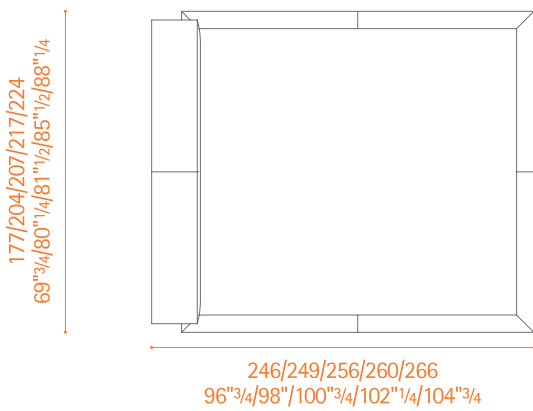

## Sera Basic

1:50 scale. All dimensions and sizes are in centimeter and inches; dimensional variations of +/- 2% are possible. Poltrona Frau reserves the right to modify the products and the components in this catalogue, without any prior notice.