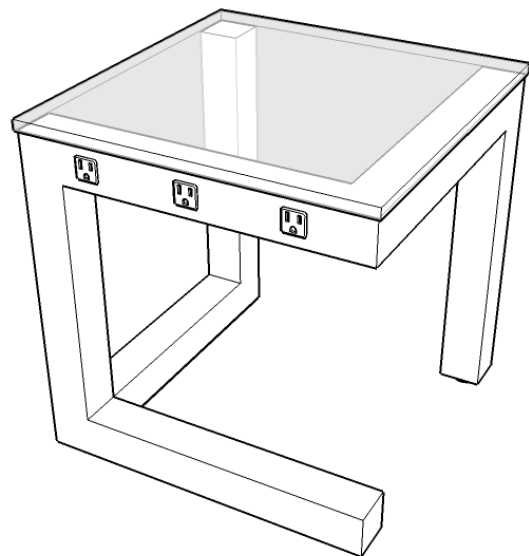

# SideWired Table

Wired End Table

Merging our furniture designs with our electrical pursuits. Function now dictates the need for design solutions that engage our desire to be organized. Form decides the solutions.

## Features

- Durable finish
- Solid welded steel construction
- 1/2” low-iron glass top with polished beveled edges.
- North American business machine power cord input.
- Three grounded receptacles
- 15 amp overload protection circuit breaker
- Adjustable nylon leveling feet

<b>SideWired Table</b>	Price: \$1,850.00 USD	Lead time: 30-60 days
Dimensions: 16” x 16” x 16”	Materials: steel, low-iron glass	Made in Brooklyn, USA
Available Finishes: <span style="color: red;">■</span> Red, <span style="color: orange;">■</span> Orange, <span style="color: yellow;">■</span> Yellow, <span style="color: blue;">■</span> Blue, <span style="color: gray;">■</span> Raw Steel, <span style="color: black;">■</span> Blackened Steel, Custom available upon req.		
Notes: Shipping not included. NY Sales tax		