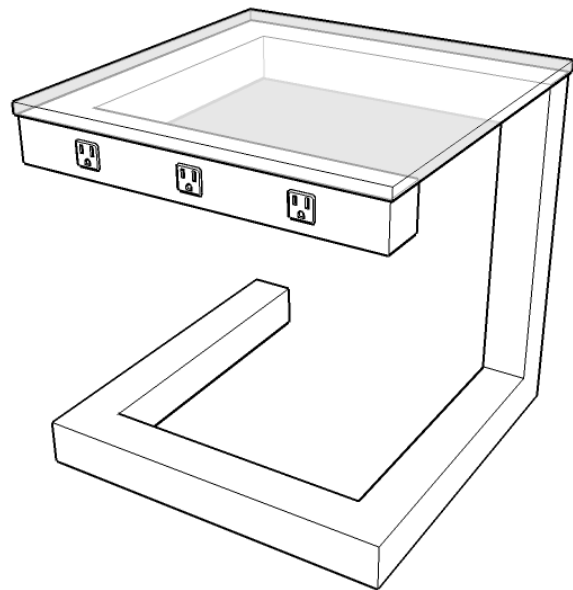

SideWired Table

Wired End Table

Merging our furniture designs with our electrical pursuits. Function now dictates the need for design solutions that engage our desire to be organized. Form decides the solutions.

“Can I plug my fruit into it”
- B. Ingo

“Maybe not a great idea.”
-TMRNYC

Features

- Durable finish
- Solid welded steel construction
- 1/2” low-iron glass top with polished beveled edges.
- North American business machine power cord input.
- Three grounded receptacles
- 15 amp overload protection circuit breaker
- Adjustable nylon leveling feet

SideWired Table	Price: \$1,850.00 USD	Lead time: 30-60 days
Dimensions: 16” x 16” x 16”	Materials: steel, low-iron glass	Made in Brooklyn, USA
Available Finishes: ■ Red, ■ Orange, ■ Yellow, ■ Blue, ■ Raw Steel, ■ Blackened Steel, Custom available upon req.		
Notes: Shipping not included. NY Sales tax		