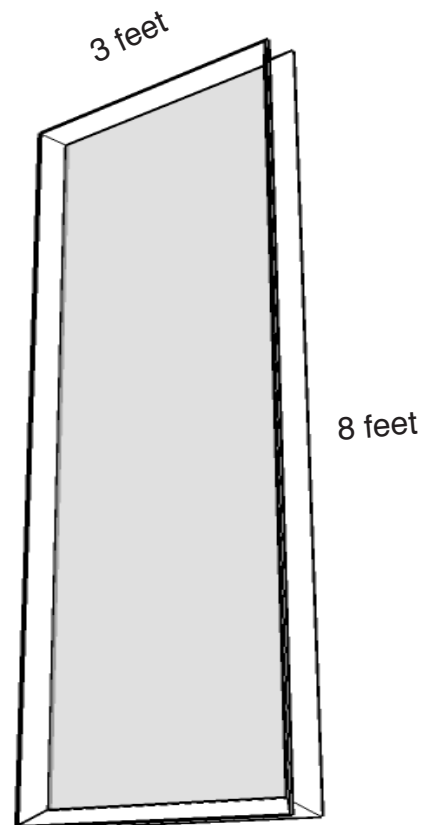

Massive 4" Angle Mirror

Full-length mirror in angle frame

You've never looked so good. Monolithic design comes at a price. This is possibly the heaviest mirror in existence. Bring an extra set of muscles and three other people. Oh but the result is so worth it!

Features

- Monumental size
- Ultra reflective mirror
- Safety Bracket
- Installation available

Grand Angle Mirror	Price: \$5,600.00 USD	Lead time: 30-60 days
Dimensions: 36" x 96" x 4"	Materials: steel	Made in Brooklyn, USA
Available Finishes: ■ Blackened Steel, ■ Raw, hot rolled steel, ■ Lacquer Finish		
Notes:		