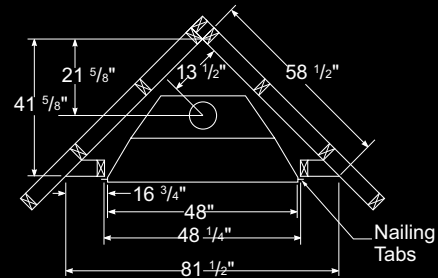

NT - Hammered Natural

The Selway - Specifications

Figure 4 - Framing Clearances for Installation Against an Exterior Wall

Figure 4 - Framing Clearances for Installation Against an Exterior Wall

Figure 5 - Framing Clearances for Corner Installation