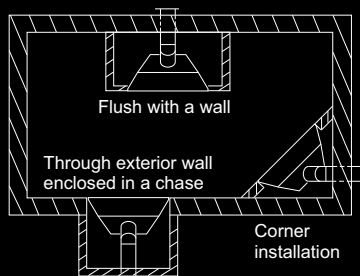

NT - Hammered Natural

The Selway - Specifications

Figure 4 - Framing Clearances for Installation Against an Exterior Wall

Figure 4 - Framing Clearances for Installation Against an Exterior Wall

Figure 5 - Framing Clearances for Corner Installation

Figure 5 - Framing Clearances for Corner Installation

Figure 2 - Common Fireplace Locations

Figure 3 - Fireplace Bottom Dimensions

36" Framing Dimensions

Figure 2 - Common Fireplace Locations

Figure 3 - Fireplace Bottom Dimensions