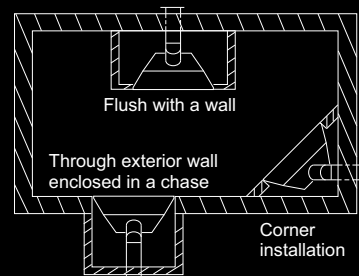

NT - Hammered Natural

The Selway - Specifications

Figure 4 - Framing Clearances for Installation Against an Exterior Wall

Figure 4 - Framing Clearances for Installation Against an Exterior Wall

Figure 5 - Framing Clearances for Corner Installation

Figure 5 - Framing Clearances for Corner Installation

Figure 2 - Common Fireplace Locations

Figure 3 - Fireplace Bottom Dimensions

36" Framing Dimensions

Figure 2 - Common Fireplace Locations

Figure 3 - Fireplace Bottom Dimensions