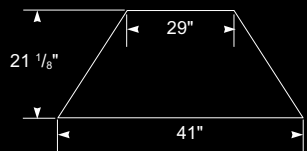

Figure 5 - Framing Clearances for Corner Installation

Figure 2 - Common Fireplace Locations

Figure 3 - Fireplace Bottom Dimensions

36" Framing Dimensions

Figure 2 - Common Fireplace Locations

Figure 3 - Fireplace Bottom Dimensions

42" Framing Dimensions

For more information or dealer locations please visit us on the web or contact us.

IRONHAUS, Inc.

113 Lewis LN, Hamilton, MT 59840

1.866.880.0900 406.961.1800 406.961.1801 fax www.ironhaus.com