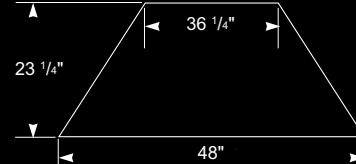

Figure 5 - Framing Clearances for Corner Installation

Figure 2 - Common Fireplace Locations

Figure 3 - Fireplace Bottom Dimensions

36" Framing Dimensions

Figure 2 - Common Fireplace Locations

Figure 3 - Fireplace Bottom Dimensions

42" Framing Dimensions

For more information or dealer locations please visit us on the web or contact us.

IRONHAUS, Inc.

113 Lewis LN, Hamilton, MT 59840

1.866.880.0900 406.961.1800 406.961.1801 fax www.ironhaus.com