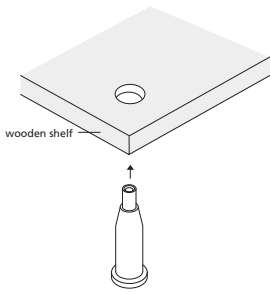

SF35SBO

°SF35SBO

SF35SBO is the basis for many of our parts, and thereby one of the most versatile. Use it as a midway support for wood shelves or display boxes. SF35SBO includes a Safety cap to prevent unintentional movement.

° Product Information

cable size

1/16" 1.5 mm

3/32" 2.5 mm

2-3

maximum weight

1/16": 65 lbs. 30 kg

3/32": 155 lbs. 70 kg

function

midway

installation instructions

Used with Arakawa mounting plates or alone if a hole is drilled in a pipe or other structure. Drill a 29/64" hole for body to pass through and have maximum contact area with the flange. Insert cable fully.