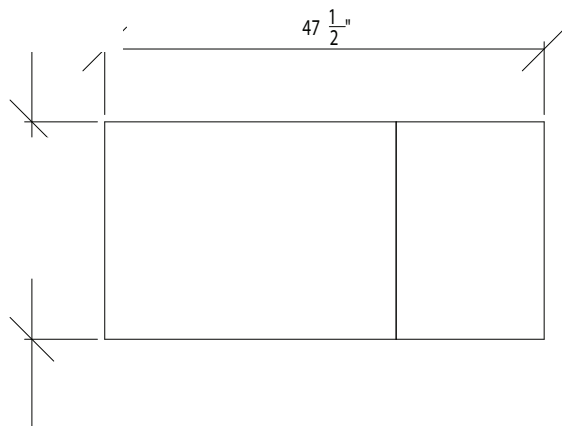

CLUB CHAIR
POWDER COATED ALUMINUM
15.5" H X 49.5" W X 38.5" D

TIDES

219 COOK STREET BROOKLYN, NY 11206
T: 718.963.0564 F: 718.963.0565 WWW.TIDESHOME.COM

COFFEE TABLE
POWDER COATED ALUMINUM
FSC CERTIFIED TEAK & ACID ETCHED GLASS
9.75" H X 47.5" W X 23.5" D