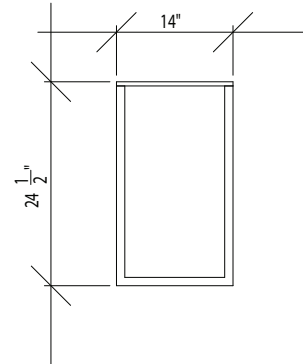

CONSUL TABLE
POWDER COATED ALUMINUM
FSC CERTIFIED TEAK & ACID ETCHED GLASS
24.5" H X 56" W X 14" D