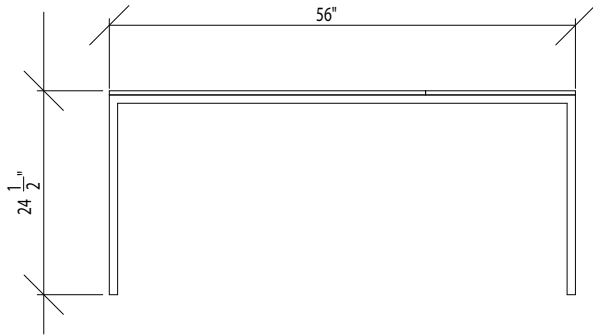

CONSUL TABLE
POWDER COATED ALUMINUM
FSC CERTIFIED TEAK & ACID ETCHED GLASS
24.5" H X 56" W X 14" D