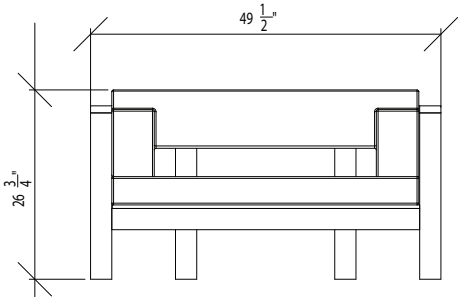

CLUB CHAIR
POWDER COATED ALUMINUM
15.5" H X 49.5" W X 38.5" D

TIDES

219 COOK STREET BROOKLYN, NY 11206
T: 718.963.0564 F: 718.963.0565 WWW.TIDESHOME.COM

COFFEE TABLE
POWDER COATED ALUMINUM
FSC CERTIFIED TEAK & ACID ETCHED GLASS
9.75" H X 47.5" W X 23.5" D