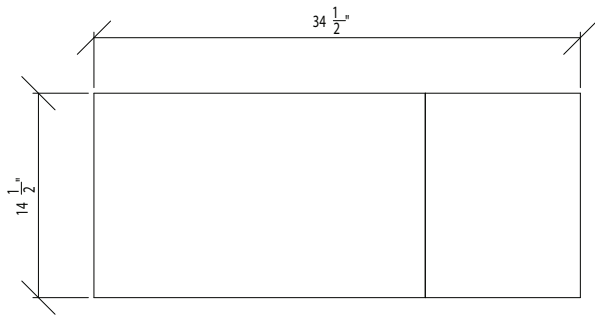

219 COOK STREET BROOKLYN, NY 11206
T: 718.963.0564 F: 718.963.0565 WWW.TIDESHOME.COM