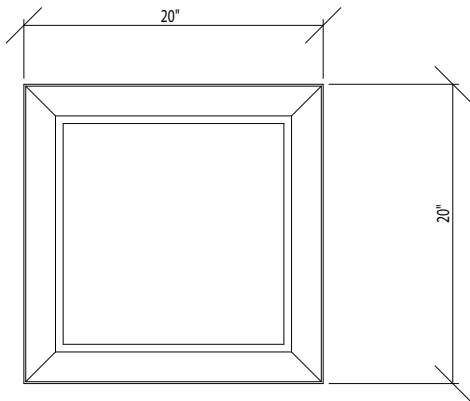

SIDE TABLE
POWDER COATED ALUMINUM
FSC CERTIFIED TEAK & ACID ETCHED GLASS
9.75" H X 34.5" W X 14.5" D

219 COOK STREET BROOKLYN, NY 11206
T: 718.963.0564 F: 718.963.0565 WWW.TIDESHOME.COM

TWO TONE PLANTER
POWDER COATED ALUMINUM
20" X 20 " 20