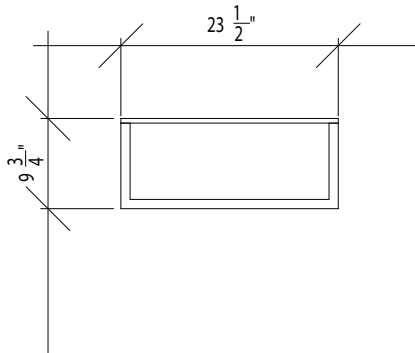

CLUB CHAIR
POWDER COATED ALUMINUM
15.5" H X 49.5" W X 38.5" D

TIDES

219 COOK STREET BROOKLYN, NY 11206
T: 718.963.0564 F: 718.963.0565 WWW.TIDESHOME.COM

COFFEE TABLE
POWDER COATED ALUMINUM
FSC CERTIFIED TEAK & ACID ETCHED GLASS
9.75" H X 47.5" W X 23.5" D