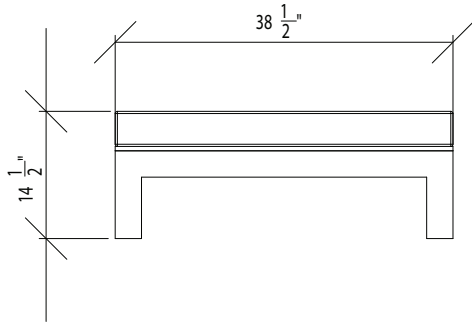

TIDES

219 COOK STREET BROOKLYN, NY 11206
T: 718.963.0564 F: 718.963.0565 WWW.TIDESHOME.COM

OTTOMAN
POWDER COATED ALUMINUM
14.5" H X 38.5" W X 38.5" D