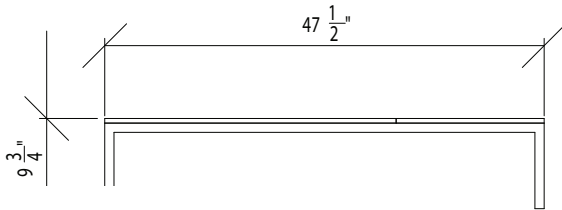

TIDES

219 COOK STREET BROOKLYN, NY 11206
T: 718.963.0564 F: 718.963.0565 WWW.TIDESHOME.COM

OTTOMAN
POWDER COATED ALUMINUM
14.5" H X 38.5" W X 38.5" D

TIDES

219 COOK STREET BROOKLYN, NY 11206
T: 718.963.0564 F: 718.963.0565 WWW.TIDESHOME.COM

CLUB CHAIR
POWDER COATED ALUMINUM
15.5" H X 49.5" W X 38.5" D

TIDES

219 COOK STREET BROOKLYN, NY 11206
T: 718.963.0564 F: 718.963.0565 WWW.TIDESHOME.COM

COFFEE TABLE
POWDER COATED ALUMINUM
FSC CERTIFIED TEAK & ACID ETCHED GLASS
9.75" H X 47.5" W X 23.5" D