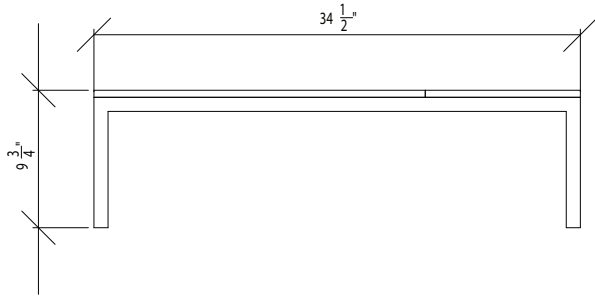

219 COOK STREET BROOKLYN, NY 11206
T: 718.963.0564 F: 718.963.0565 WWW.TIDESHOME.COM