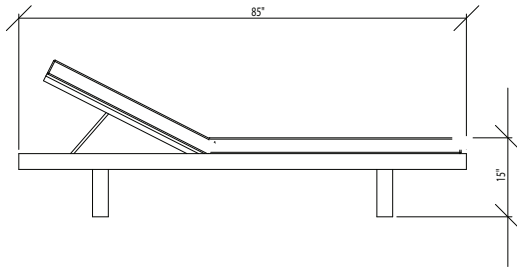

TIDES

219 COOK STREET BROOKLYN, NY 11206
T: 718.963.0564 F: 718.963.0565 WWW.TIDESHOME.COM

CHAISE LOUNGE
POWDER COATED ALUMINUM
15" H X 85" W X 32" D