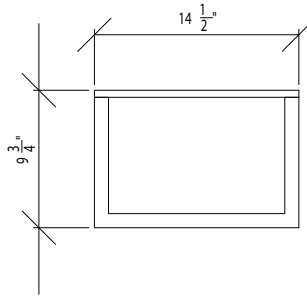

219 COOK STREET BROOKLYN, NY 11206
T: 718.963.0564 F: 718.963.0565 WWW.TIDESHOME.COM