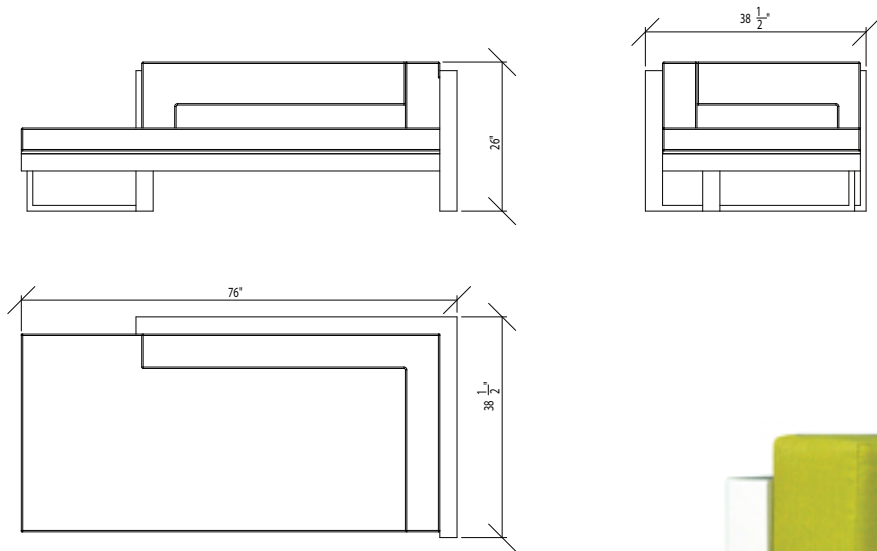

LOUNGE CHAIR
POWDER COATED ALUMINUM
15.5" H X 38.5" W X 38.5" D

TIDES

219 COOK STREET BROOKLYN, NY 11206
T: 718.963.0564 F: 718.963.0565 WWW.TIDESHOME.COM

SOFA LEFT OR RIGHT LEG
POWDER COATED ALUMINUM
15.5" H X 76" W X 38.5" D