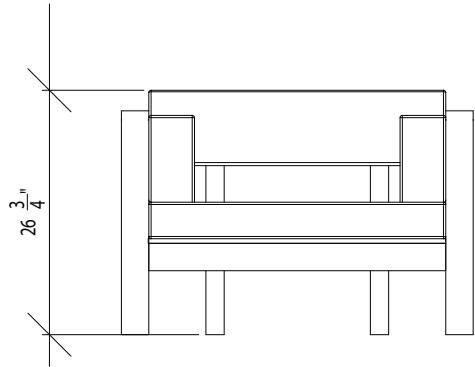

LOUNGE CHAIR
POWDER COATED ALUMINUM
15.5" H X 38.5" W X 38.5" D

TIDES

219 COOK STREET BROOKLYN, NY 11206
T: 718.963.0564 F: 718.963.0565 WWW.TIDESHOME.COM

SOFA LEFT OR RIGHT LEG
POWDER COATED ALUMINUM
15.5" H X 76" W X 38.5" D