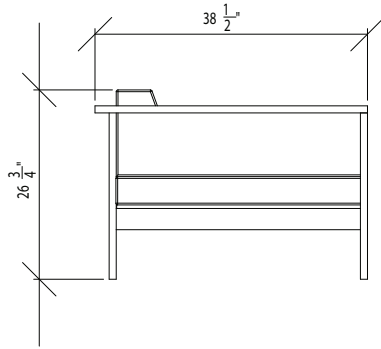

CLUB CHAIR
POWDER COATED ALUMINUM
15.5" H X 49.5" W X 38.5" D

TIDES

219 COOK STREET BROOKLYN, NY 11206
T: 718.963.0564 F: 718.963.0565 WWW.TIDESHOME.COM

COFFEE TABLE
POWDER COATED ALUMINUM
FSC CERTIFIED TEAK & ACID ETCHED GLASS
9.75" H X 47.5" W X 23.5" D