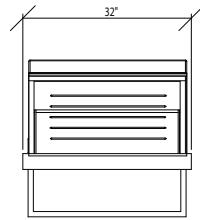

TIDES

219 COOK STREET BROOKLYN, NY 11206
T: 718.963.0564 F: 718.963.0565 WWW.TIDESHOME.COM

CHAISE LOUNGE
POWDER COATED ALUMINUM
15" H X 85" W X 32" D