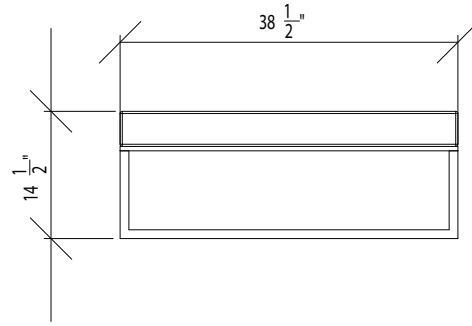

TIDES

219 COOK STREET BROOKLYN, NY 11206
T: 718.963.0564 F: 718.963.0565 WWW.TIDESHOME.COM

OTTOMAN
POWDER COATED ALUMINUM
14.5" H X 38.5" W X 38.5" D