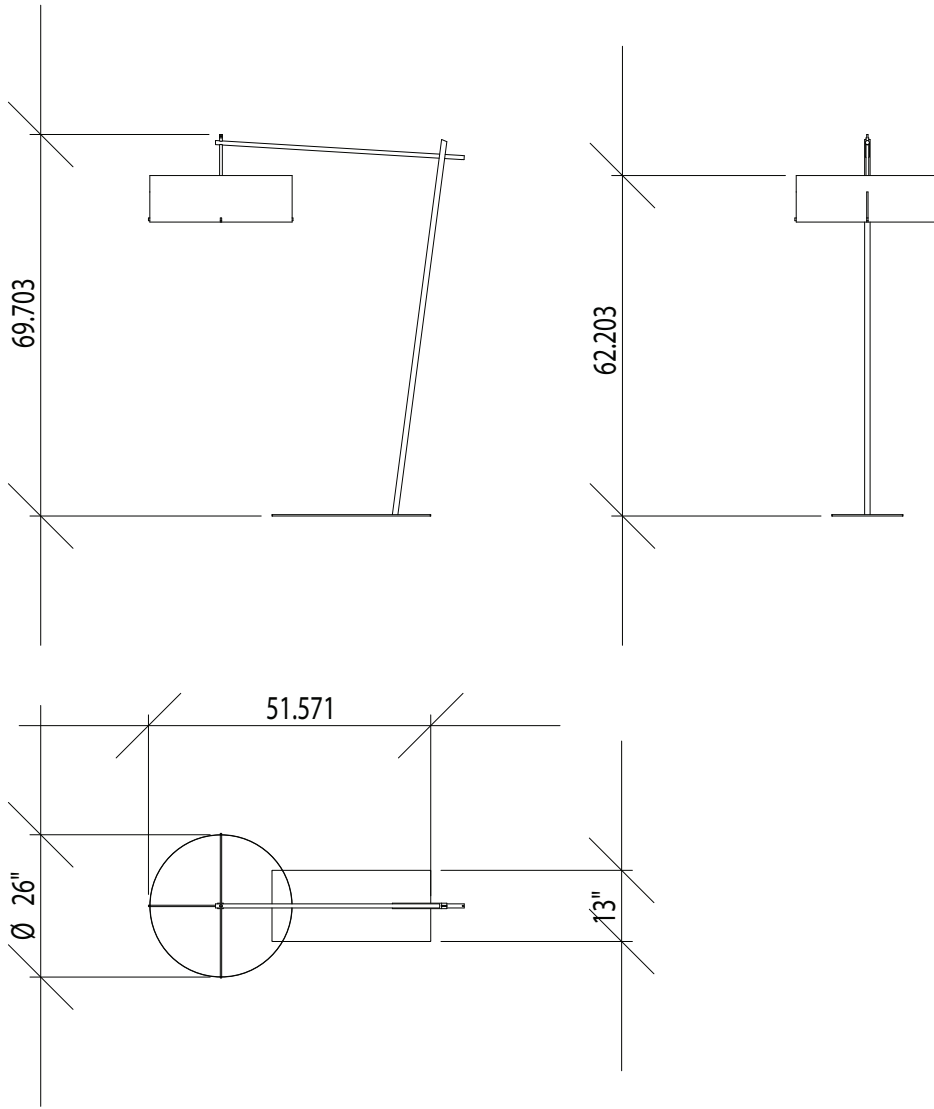

TIDES

219 COOK STREET BROOKLYN, NY 11206
T: 718.963.0564 F: 718.963.0565 WWW.TIDESHOME.COM

APOLLO OUTDOOR FLOOR LAMP
SOLAR POWERED LED LIGHTING SYSTEM
69" H X 51.5" W X 26" D