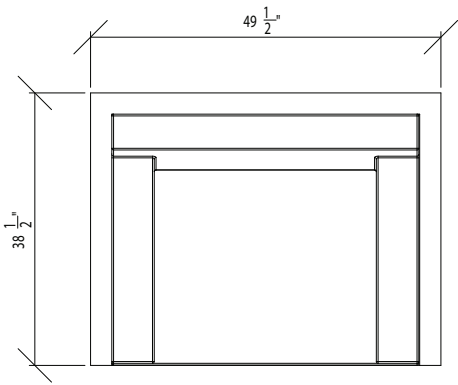

CLUB CHAIR
POWDER COATED ALUMINUM
15.5" H X 49.5" W X 38.5" D

TIDES

219 COOK STREET BROOKLYN, NY 11206
T: 718.963.0564 F: 718.963.0565 WWW.TIDESHOME.COM

COFFEE TABLE
POWDER COATED ALUMINUM
FSC CERTIFIED TEAK & ACID ETCHED GLASS
9.75" H X 47.5" W X 23.5" D