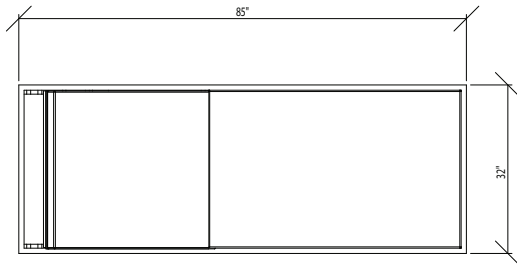

TIDES

219 COOK STREET BROOKLYN, NY 11206
T: 718.963.0564 F: 718.963.0565 WWW.TIDESHOME.COM

CHAISE LOUNGE
POWDER COATED ALUMINUM
15" H X 85" W X 32" D