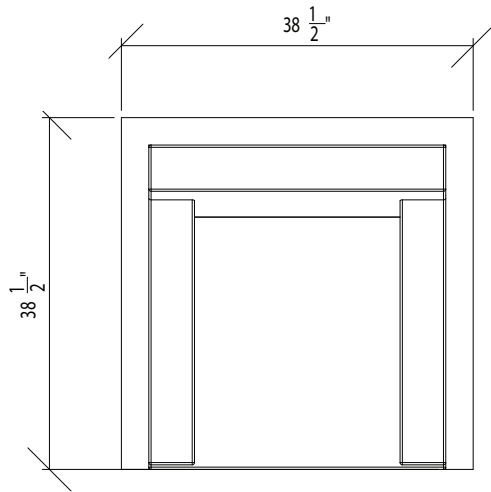

LOUNGE CHAIR
POWDER COATED ALUMINUM
15.5" H X 38.5" W X 38.5" D

TIDES

219 COOK STREET BROOKLYN, NY 11206
T: 718.963.0564 F: 718.963.0565 WWW.TIDESHOME.COM

SOFA LEFT OR RIGHT LEG
POWDER COATED ALUMINUM
15.5" H X 76" W X 38.5" D