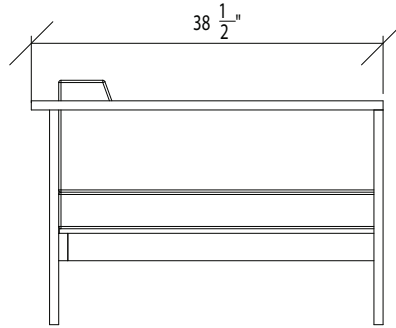

LOUNGE CHAIR
POWDER COATED ALUMINUM
15.5" H X 38.5" W X 38.5" D

TIDES

219 COOK STREET BROOKLYN, NY 11206
T: 718.963.0564 F: 718.963.0565 WWW.TIDESHOME.COM

SOFA LEFT OR RIGHT LEG
POWDER COATED ALUMINUM
15.5" H X 76" W X 38.5" D