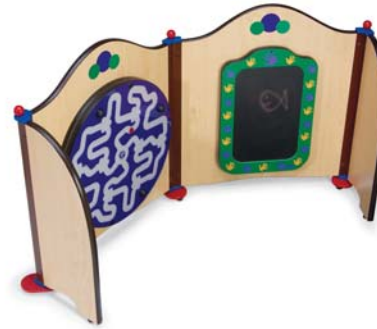

PlayPods™

VALUABLE FEATURES

- Educational and entertaining in a compact space
- Walls and end wings define a children's area and helps contain play
- Sturdy 1" thick melamine walls and feet that can be bolted to floor for added stability
- Easy to clean and sanitize
- Appropriate for ages 1-6, units with RoGo™ ball appropriate for ages 3-13
- Two year warranty

Even expand your existing PlayPod™. It's easy and fun. Need some suggestions? Just call us and we'll help you create a PlayPod™ to match your needs.

55-MEN-S00, PlayPod™ Mentor Speckletone
55-MEN-M00, PlayPod™ Mentor Maple Finish (not pictured)
68" x 34" floor space
112 lbs.

Wing Kit

46" PlayPod™ Wall

- 55-PPS-046 (Speckletone)
- 55-PPS-V46 (Speckletone with window)
- 55-PPM-046 (Maple)
- 55-PPM-V46 (Maple with window)
- W-46", H-32"

29" PlayPod™ Wall

- 55-PPS-029 (Speckletone)
- 55-PPS-V29 (Speckletone with window)
- 55-PPM-029 (Maple)
- 55-PPM-V29 (Maple with window)
- W-29", H-32"

23" PlayPod™ Wall

- 55-PPS-023 (Speckletone)
- 55-PPS-V23 (Speckletone with window)
- 55-PPM-023 (Maple)
- 55-PPM-V23 (Maple with window)
- W-23", H-32"

PlayPod™ Wing Kit

- 55-WKS-000 (Speckletone)
- 55-WKM-000 (Maple)
- W-12", H-28"