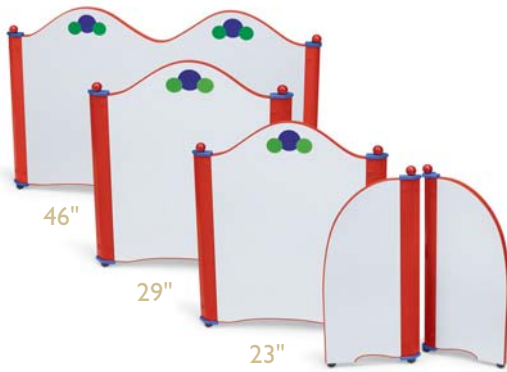

PlayPods™

VALUABLE FEATURES

- Educational and entertaining in a compact space
- Walls and end wings define a children's area and helps contain play
- Sturdy 1" thick melamine walls and feet that can be bolted to floor for added stability
- Easy to clean and sanitize
- Appropriate for ages 1-6, units with RoGo™ ball appropriate for ages 3-13
- Two year warranty

Customize your own PlayPod™

You be the play coordinator. Four easy steps is all it takes:

1. Choose your walls from three different sizes. Note: a window can be added to any wall size.
2. Add a wing kit.
3. Pick either maple or speckletone finish.
4. Outfit the walls with our Wall Activities.

Even expand your existing PlayPod™. It's easy and fun. Need some suggestions? Just call us and we'll help you create a PlayPod™ to match your needs.

55-MEN-S00, PlayPod™ Mentor Speckletone
55-MEN-M00, PlayPod™ Mentor Maple Finish (not pictured)
68" x 34" floor space
112 lbs.

Wing Kit

46" PlayPod™ Wall

- 55-PPS-046 (Speckletone)
- 55-PPS-V46 (Speckletone with window)
- 55-PPM-046 (Maple)
- 55-PPM-V46 (Maple with window)
- W-46", H-32"

29" PlayPod™ Wall

- 55-PPS-029 (Speckletone)
- 55-PPS-V29 (Speckletone with window)
- 55-PPM-029 (Maple)
- 55-PPM-V29 (Maple with window)
- W-29", H-32"