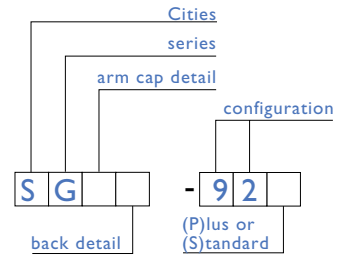

Arm Cap Detail

(Y) New York

(C) Chicago

(N) New Orleans

Back Detail

(A) Arcade Back

(B) Square Back

SGCB-92, Arm Chair

SGCB-92, Arm Chair
W=23¾", D=27¼", H=33½"
SH=18¾", AH=25"

SGCB-92, Arm Chair