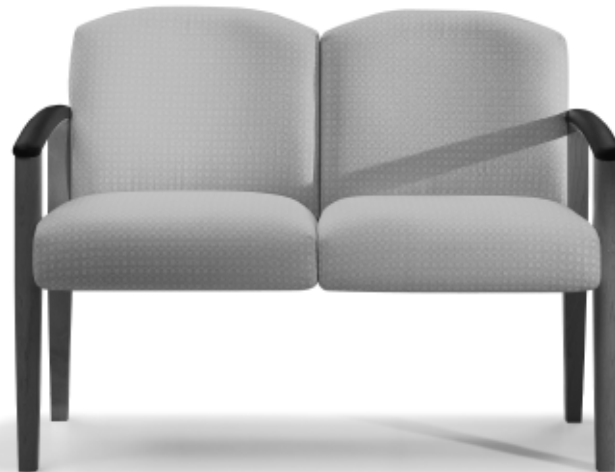

2750 SERIES

Chair, 2750P-10

Two Seat, 2750A-20

**NEMSCHOFF**

Ph: 800-203-8916  
Fax: 920-459-1234  
[www.nemschoff.com](http://www.nemschoff.com)

NEMSCHOFF

## 2750 SERIES

**Chair, 2750P-10**  
W=23 $\frac{3}{4}$ ", D=25", H=33 $\frac{3}{4}$ ",  
Seat Height=18 $\frac{1}{4}$ "  
Arm Height=25 $\frac{1}{2}$ "

Call customer service at  
800•203•8916 for  
additional information.