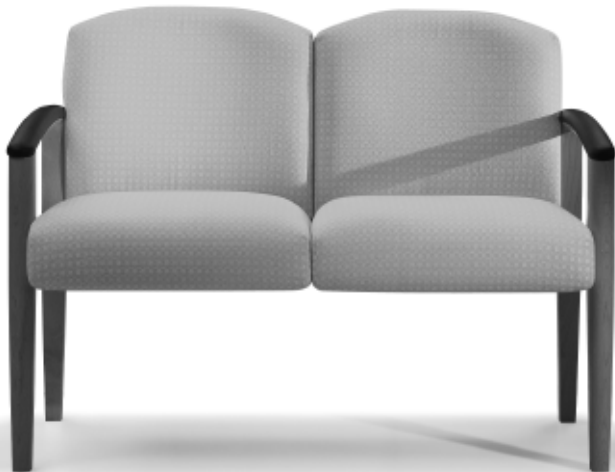

2750 SERIES

Chair, 2750P-10

Two Seat, 2750A-20

**NEMSCHOFF**

Ph: 800-203-8916  
Fax: 920-459-1234  
[www.nemschoff.com](http://www.nemschoff.com)

NEMSCHOFF

## 2750 SERIES

**Chair, 2750P-10**  
W=23 $\frac{3}{4}$ ", D=25", H=33 $\frac{3}{4}$ ",  
Seat Height=18 $\frac{1}{4}$ "  
Arm Height=25 $\frac{1}{2}$ "

Call customer service at  
800•203•8916 for  
additional information.