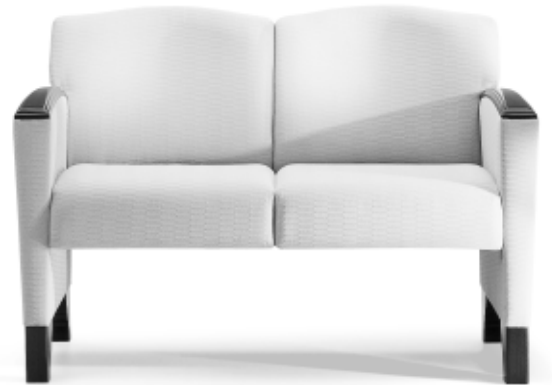

CITIES SMALL  
CROSSTOWN

Chair, SCWPKE-10

Two Seat, SCLSKC-20

**NEMSCHOFF**

NEMSCHOFF

CITIES • SMALL  
CROSSTOWN

**Chair, SCWPKE-10**  
W=26½", D=26", H=33"  
Seat Height=18¼"  
Arm Height=25½"

Call customer service at  
800•203•8916 for  
additional information.

NEMSCHOFF

CITIES • SMALL  
CROSSTOWN

**Chair, SCWPKE-10**  
W=26½", D=26", H=33"  
Seat Height=18¼"  
Arm Height=25½"

Call customer service at  
800•203•8916 for  
additional information.

NEMSCHOFF

CITIES • SMALL  
CROSSTOWN

**Two Seat, SCLSKC-20**  
W=47", D=26", H=33"  
Seat Height=18¼"  
Arm Height=25½"

Call customer service at  
800•203•8916 for  
additional information.

NEMSCHOFF

CITIES • SMALL  
CROSSTOWN

**Two Seat, SCLSKC-20**  
W=47", D=26", H=33"  
Seat Height=18¼"  
Arm Height=25½"