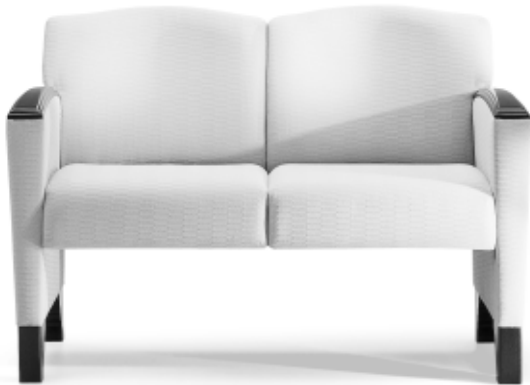

CITIES SMALL  
CROSSTOWN

Chair, SCWPKE-10

Two Seat, SCLSKC-20

**NEMSCHOFF**

NEMSCHOFF

CITIES • SMALL  
CROSSTOWN

**Chair, SCWPKE-10**  
W=26½", D=26", H=33"  
Seat Height=18¼"  
Arm Height=25½"

Call customer service at  
800•203•8916 for  
additional information.

NEMSCHOFF

CITIES • SMALL  
CROSSTOWN

**Chair, SCWPKE-10**  
W=26½", D=26", H=33"  
Seat Height=18¼"  
Arm Height=25½"

Call customer service at  
800•203•8916 for  
additional information.

NEMSCHOFF

CITIES • SMALL  
CROSSTOWN

**Two Seat, SCLSKC-20**  
W=47", D=26", H=33"  
Seat Height=18¼"  
Arm Height=25½"

Call customer service at  
800•203•8916 for  
additional information.

NEMSCHOFF

CITIES • SMALL  
CROSSTOWN

**Two Seat, SCLSKC-20**  
W=47", D=26", H=33"  
Seat Height=18¼"  
Arm Height=25½"