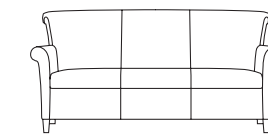

OPTIONS

- Finish Options
- Coordinating Tables
- Moisture Barrier

MAURICE (lounge)

905-10, Chair
W=33½", D=34½",
H=39½", SH=18½", AH=25½"

905-10, Chair

905-20, Settee
W=54½", D=33",
H=37½", SH=18½", AH=25½"

905-30, Sofa
W=77½", D=33",
H=38", SH=18½", AH=25½"

Maurice

Curvy Style

Maurice features a transitional design that is reminiscent of the mid-twentieth century. Its curves and style offer exceptional comfort along with beautiful detailing. Maurice is available as a chair, settee or sofa and has coordinating tables.

905-30, Sofa
W=77½", D=33",
H=38", SH=18½", AH=25½"

905-10, Chair
W=33½", D=34½",
H=39½", SH=18½", AH=25½"

905-20, Settee
W=54½", D=33",
H=37½", SH=18½", AH=25½"

905-30, Sofa
W=77½", D=33",
H=38", SH=18½", AH=25½"