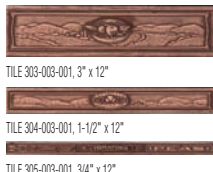

Heartland Farms Polished

TILE 303-003-001, 3" x 12"

TILE 304-003-001, 1-1/2" x 12"

TILE 305-003-001, 3/4" x 12"