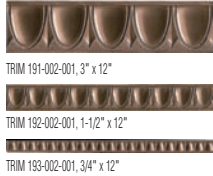

TRIM 042-002-001, 3/4" x 12"

TRIM 295-002-003, 3" x 12"

TRIM 296-002-003, 1-1/2" x 12"

Egg & Dart Polished

TRIM 191-002-001, 3" x 12"

TRIM 192-002-001, 1-1/2" x 12"