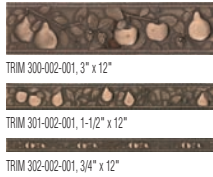

TRIM 193-002-001, 3/4" x 12"

Country Orchard Polished

TRIM 300-002-001, 3" x 12"

TRIM 301-002-001, 1-1/2" x 12"