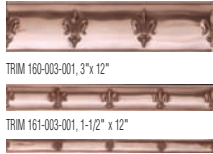

TRIM 042-003-001, 3/4" x 12"

Fleur de Lis Polished

TRIM 160-003-001, 3" x 12"

TRIM 161-003-001, 1-1/2" x 12"

TRIM 162-003-001, 3/4" x 12"