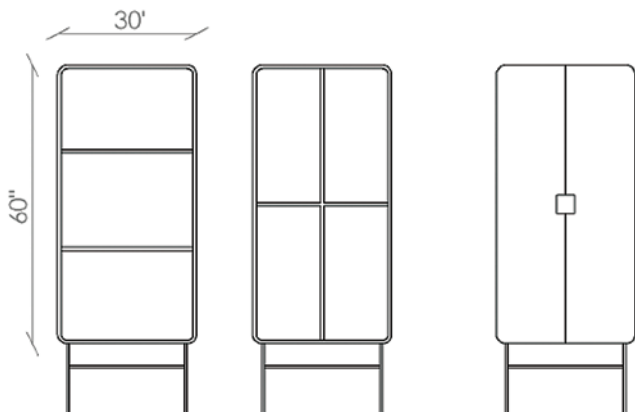

## MINI COUP Cabinet

Compact storage divided into four compartments; a small apartment dweller's dream. Store extra tall vases, linens, or dishes. Available in 4 sizes.

Dimension :

26" W X 18"D X 67"H

Shown in tangerine with doors of kirei board.

### COUP D' GRACE

doors: 2 sliding (10mm)  
shelving: 2 adjustable  
2 cord cut-outs in back  
dimensions: 60"W x 18.5"D x 20"H  
base height: 10"

### MINI COUP

doors: 4 hinged  
shelving: fixed T or 2 adjustable  
dimensions: 26"W x 18"D x 67"H

### COUP D' ETAT

doors: 4 hinged  
shelving: fixed T or 2 adjustable  
cord cut-out in center of back  
dimensions : 32"W x 18.5"D x 32"H