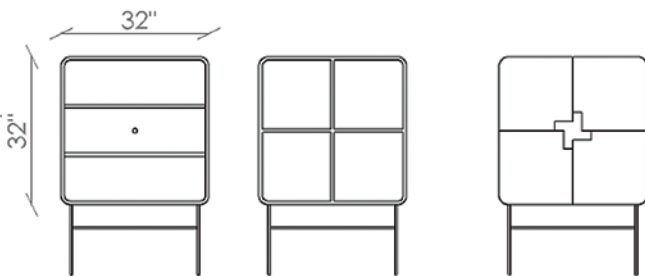

## MINI COUP Cabinet

Compact storage divided into four compartments; a small apartment dweller's dream. Store extra tall vases, linens, or dishes. Available in 4 sizes.

Dimension :

26" W X 18"D X 67"H

Shown in tangerine with doors of kirei board.

### COUP D' GRACE

doors: 2 sliding (10mm)  
shelving: 2 adjustable  
2 cord cut-outs in back  
dimensions: 60"W x 18.5"D x 20"H  
base height: 10"

### MINI COUP

doors: 4 hinged  
shelving: fixed T or 2 adjustable  
dimensions: 26"W x 18"D x 67"H

### COUP D' ETAT

doors: 4 hinged  
shelving: fixed T or 2 adjustable  
cord cut-out in center of back  
dimensions : 32"W x 18.5"D x 32"H