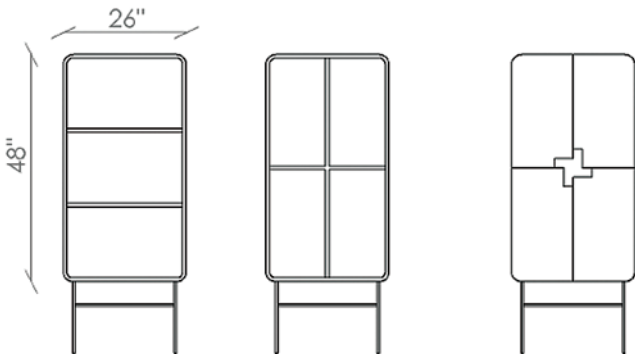

## MINI COUP Cabinet

Compact storage divided into four compartments; a small apartment dweller's dream. Store extra tall vases, linens, or dishes. Available in 4 sizes.

Dimension :

26" W X 18"D X 67"H

Shown in tangerine with doors of kirei board.

### COUP D' GRACE

doors: 2 sliding (10mm)  
shelving: 2 adjustable  
2 cord cut-outs in back  
dimensions: 60"W x 18.5"D x 20"H  
base height: 10"

### MINI COUP

doors: 4 hinged  
shelving: fixed T or 2 adjustable  
dimensions: 26"W x 18"D x 67"H

### COUP D' ETAT

doors: 4 hinged  
shelving: fixed T or 2 adjustable  
cord cut-out in center of back  
dimensions : 32"W x 18.5"D x 32"H