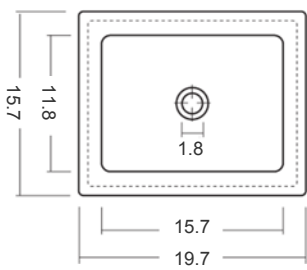

Logic 50

Dimensions in inches. All dimensions are nominal

BISSONNET

Tel. (610) 454-1295 · Fax (610) 454-9385 · info@bissonnet.net · www.bissonnet.net