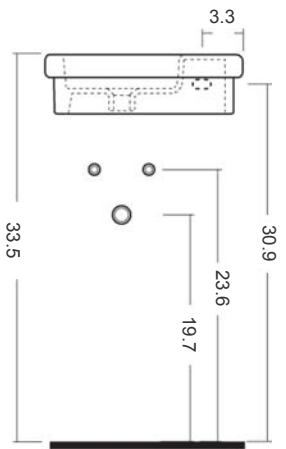

# Logic 42

Dimensions in inches. All dimensions are nominal

BISSONNET

Tel. (610) 454-1295 · Fax (610) 454-9385 · info@bissonnet.net · www.bissonnet.net