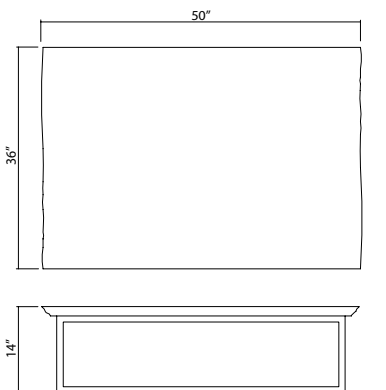

Shown in 50" X 36" X 14" H with reclaimed bubinga.

Standard sizes

Sizes vary. Call for availability.

Standard finishes

Frame:

Blackened steel

Slab:

Call for available wood species.