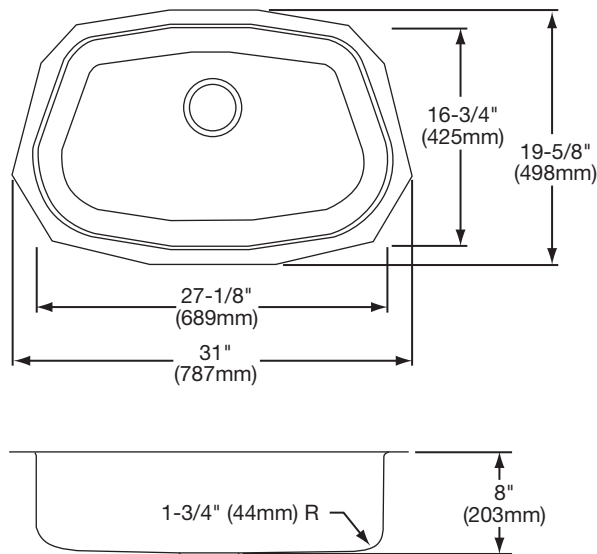

DESIGN FEATURES

Bowl Depth: 8" (203mm).

Finish: Exposed surfaces are polished to a lustrous starburst satin finish.

Underside: Fully protected by heavy duty Sound Guard® under-coating designed to prevent condensation and dampen sound.

OTHER

Drain Opening: 3-1/2" (89mm).

NOTE: All Elkay undermount sinks are designed to affix to the underside of any solid surface countertop.

Installation: See illustrated profile below.

This sink complies with ASME A112.19.3.

OPTIONAL ACCESSORIES

Rinsing Baskets: LKWRB2115SS, LKWERBSS.

Utensil Caddy for Rinsing Basket: LKWUCSS.

SINK DIMENSIONS (INCHES)*

Model Number	Overall		Inside Bowl			Cutout in Countertop	Minimum Cabinet Size
	L	W	L	W	D		
MYSTIC2717CB	31 (787mm)	19 ⁵ / ₈ (498mm)	27 ¹ / ₈ (689mm)	16 ³ / ₄ (425mm)	8 (203mm)	See Template**	36 (914mm)

*Length is left to right. Width is front to back.

**Template and countertop mounting clips are packed with every sink.

Model MYSTIC2717CB

Model MYSTIC2717CB
(Without Cutting Board)

Model CB2919
Cutting Board