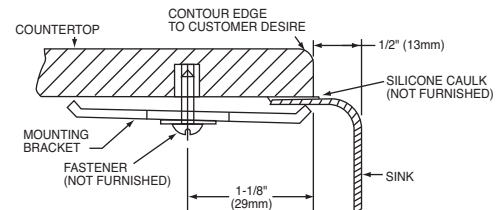

OTHER

Drain Opening: 3-1/2" (89mm).

NOTE: All Elkay undermount sinks are designed to affix to the underside of any solid surface countertop.

Installation: See illustrated profile below.

This sink complies with ASME A112.19.3.

OPTIONAL ACCESSORIES

Rinsing Baskets: LKWRB2115SS, LKWERBSS.

Utensil Caddy for Rinsing Basket: LKWUCSS.

SINK DIMENSIONS (INCHES)*

Model Number	Overall		Inside Bowl			Cutout in Countertop	Minimum Cabinet Size
	L	W	L	W	D		
MYSTIC2717CB	31 (787mm)	19 ⁵ / ₈ (498mm)	27 ¹ / ₈ (689mm)	16 ³ / ₄ (425mm)	8 (203mm)	See Template**	36 (914mm)

*Length is left to right. Width is front to back.

**Template and countertop mounting clips are packed with every sink.

Model MYSTIC2717CB

Model MYSTIC2717CB
(Without Cutting Board)

Model CB2919
Cutting Board

Installation Profile

The template provided with each sink provides the only type of installation recommended by Elkay.

In keeping with our policy of continuing product improvement, Elkay reserves the right to change product specifications without notice. Please visit elkayusa.com for most current version of Elkay product specification sheets.