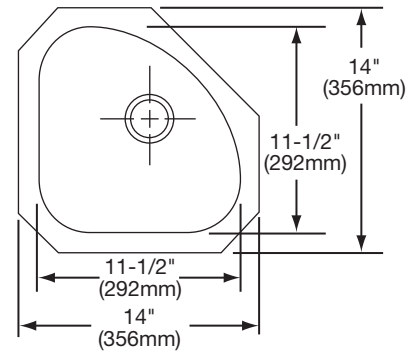

OTHER

Drain Opening: 2" (51mm).

NOTE: All Elkay undermount sinks are designed to affix to the underside of any solid surface countertop.

These sinks comply with Standards ASME A112.193 and CSA B45.4.

These sinks are listed by the International Association of Plumbing and Mechanical Officials as meeting the requirements of the Uniform Plumbing Code.

Model ELU1111

SINK DIMENSIONS*

Model Number	Overall		Inside Bowl			Cutout in Countertop	Minimum Cabinet Size
	L	W	L	W	D		
ELU1111	13 (330mm)	13 (330mm)	11 1/2 (292mm)	11 1/2 (292mm)	6 3/8 (162mm)	See Template**	18 (457mm)
ELUH1111	14 (356mm)	14 (356mm)	11 1/2 (292mm)	11 1/2 (292mm)	6 3/8 (162mm)		18 (457mm)

*Length is left to right. Width is front to back.

**Template and countertop mounting clips are packed with every sink.

ELU1111 Illustrated

ELUH1111 Illustrated

Installation Profile of ELU and ELUH Single Bowl Models

The template provided with each ELU/ELUH sink provides the only type of installation recommended by Elkay.

1/8" (3mm) Overhang (ELU Sink)

1/2" (13mm) Reveal (ELUH Sink)

In keeping with our policy of continuing product improvement, Elkay reserves the right to change product specifications without notice. Please visit elkayusa.com for most current version of Elkay product specification sheets.