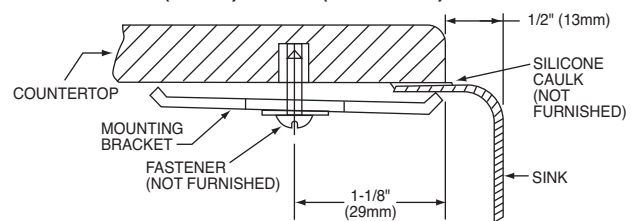

OTHER

Drain Opening: 2" (51mm).

NOTE: All Elkay undermount sinks are designed to affix to the underside of any solid surface countertop.

These sinks comply with Standards ASME A112.193 and CSA B45.4.

These sinks are listed by the International Association of Plumbing and Mechanical Officials as meeting the requirements of the Uniform Plumbing Code.

Model ELU1111

SINK DIMENSIONS*

Model Number	Overall		Inside Bowl			Cutout in Countertop	Minimum Cabinet Size
	L	W	L	W	D		
ELU1111	13 (330mm)	13 (330mm)	11 1/2 (292mm)	11 1/2 (292mm)	6 3/8 (162mm)	See Template**	18 (457mm)
ELUH1111	14 (356mm)	14 (356mm)	11 1/2 (292mm)	11 1/2 (292mm)	6 3/8 (162mm)		18 (457mm)

*Length is left to right. Width is front to back.

**Template and countertop mounting clips are packed with every sink.

ELU1111 Illustrated

ELUH1111 Illustrated

Installation Profile of ELU and ELUH Single Bowl Models

The template provided with each ELU/ELUH sink provides the only type of installation recommended by Elkay.

1/8" (3mm) Overhang (ELU Sink)

1/2" (13mm) Reveal (ELUH Sink)

In keeping with our policy of continuing product improvement, Elkay reserves the right to change product specifications without notice. Please visit elkayusa.com for most current version of Elkay product specification sheets.