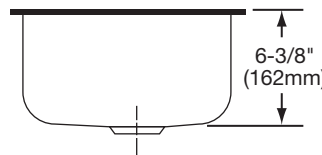

OTHER

Drain Opening: 2" (51mm).

NOTE: All Elkay undermount sinks are designed to affix to the underside of any solid surface countertop.

These sinks comply with Standards ASME A112.193 and CSA B45.4.

These sinks are listed by the International Association of Plumbing and Mechanical Officials as meeting the requirements of the Uniform Plumbing Code.

Model ELU1111

SINK DIMENSIONS*

Model Number	Overall		Inside Bowl			Cutout in Countertop	Minimum Cabinet Size
	L	W	L	W	D		
ELU1111	13 (330mm)	13 (330mm)	11 1/2 (292mm)	11 1/2 (292mm)	6 3/8 (162mm)	See Template**	18 (457mm)
ELUH1111	14 (356mm)	14 (356mm)	11 1/2 (292mm)	11 1/2 (292mm)	6 3/8 (162mm)		18 (457mm)

*Length is left to right. Width is front to back.

**Template and countertop mounting clips are packed with every sink.

ELU1111 Illustrated

ELUH1111 Illustrated

Installation Profile of ELU and ELUH Single Bowl Models

The template provided with each ELU/ELUH sink provides the only type of installation recommended by Elkay.

1/8" (3mm) Overhang (ELU Sink)

1/2" (13mm) Reveal (ELUH Sink)

In keeping with our policy of continuing product improvement, Elkay reserves the right to change product specifications without notice. Please visit elkayusa.com for most current version of Elkay product specification sheets.