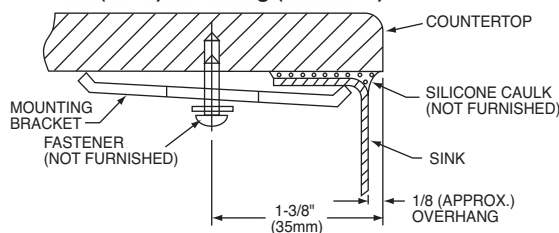

OTHER

Drain Opening: 2" (51mm).

NOTE: All Elkay undermount sinks are designed to affix to the underside of any solid surface countertop.

These sinks comply with Standards ASME A112.193 and CSA B45.4.

These sinks are listed by the International Association of Plumbing and Mechanical Officials as meeting the requirements of the Uniform Plumbing Code.

Model ELU1111

SINK DIMENSIONS*

Model Number	Overall		Inside Bowl			Cutout in Countertop	Minimum Cabinet Size
	L	W	L	W	D		
ELU1111	13 (330mm)	13 (330mm)	11 1/2 (292mm)	11 1/2 (292mm)	6 3/8 (162mm)	See Template**	18 (457mm)
ELUH1111	14 (356mm)	14 (356mm)	11 1/2 (292mm)	11 1/2 (292mm)	6 3/8 (162mm)		18 (457mm)

*Length is left to right. Width is front to back.

**Template and countertop mounting clips are packed with every sink.

ELU1111 Illustrated

ELUH1111 Illustrated

Installation Profile of ELU and ELUH Single Bowl Models

The template provided with each ELU/ELUH sink provides the only type of installation recommended by Elkay.

1/8" (3mm) Overhang (ELU Sink)

1/2" (13mm) Reveal (ELUH Sink)

In keeping with our policy of continuing product improvement, Elkay reserves the right to change product specifications without notice. Please visit elkayusa.com for most current version of Elkay product specification sheets.