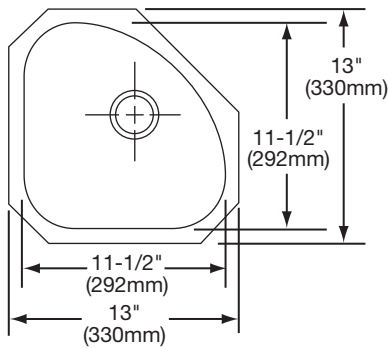

OTHER

Drain Opening: 2" (51mm).

NOTE: All Elkay undermount sinks are designed to affix to the underside of any solid surface countertop.

These sinks comply with Standards ASME A112.193 and CSA B45.4.

These sinks are listed by the International Association of Plumbing and Mechanical Officials as meeting the requirements of the Uniform Plumbing Code.

Model ELU1111

SINK DIMENSIONS*

Model Number	Overall		Inside Bowl			Cutout in Countertop	Minimum Cabinet Size
	L	W	L	W	D		
ELU1111	13 (330mm)	13 (330mm)	11 1/2 (292mm)	11 1/2 (292mm)	6 3/8 (162mm)	See Template**	18 (457mm)
ELUH1111	14 (356mm)	14 (356mm)	11 1/2 (292mm)	11 1/2 (292mm)	6 3/8 (162mm)		18 (457mm)

*Length is left to right. Width is front to back.

**Template and countertop mounting clips are packed with every sink.

ELU1111 Illustrated

ELUH1111 Illustrated

Installation Profile of ELU and ELUH Single Bowl Models

The template provided with each ELU/ELUH sink provides the only type of installation recommended by Elkay.

1/8" (3mm) Overhang (ELU Sink)

1/2" (13mm) Reveal (ELUH Sink)

In keeping with our policy of continuing product improvement, Elkay reserves the right to change product specifications without notice. Please visit elkayusa.com for most current version of Elkay product specification sheets.