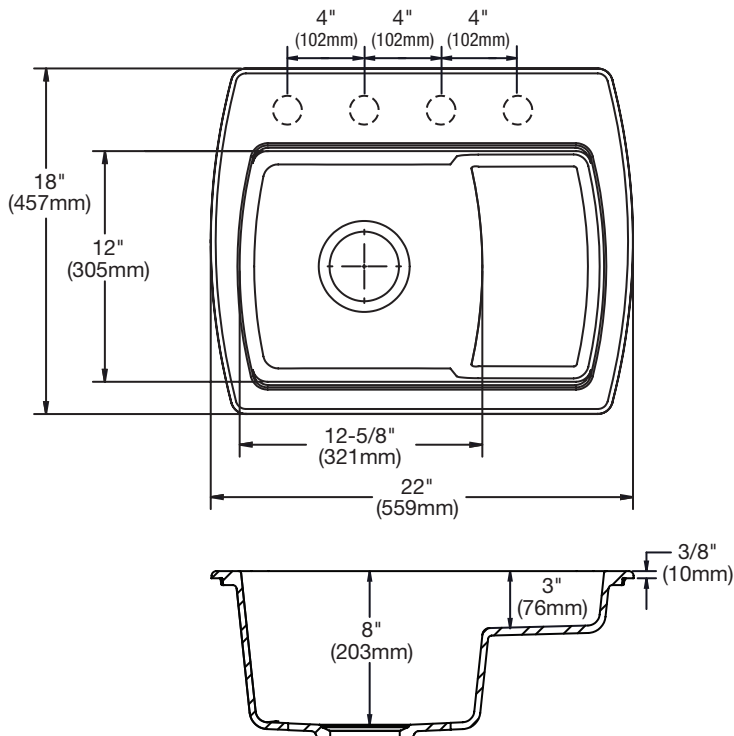

DESIGN FEATURES

Bowl Depth: 8" (203mm).
Rim Height: 3/8" (10mm).
Material: Elkay E-Granite.
Color Options with natural accents: Black (BK), Bisque (BQ), Mocha (MC) or White (WH).

OTHER

Drain Opening: 3-1/2" (89mm).
Note: Faucet holes are pre-scored for flexible installation. Installer can punch up to 4 faucet holes.
These sinks comply with ANSI Z124.6 and CSA B45-02.

Model ELG2218L

SINK DIMENSIONS*

Model Number	Overall		Inside Bowl			Cutout in Countertop		No. of Pre-scored 1 1/2" (38mm) Dia. Faucet Holes	Minimum Cabinet Size
	L	W	L	W	D	L	W		
ELG2218LBK	22 (559mm)	18 (559mm)	12 5/8 (321mm)	12 (305mm)	8 (203mm)	Use sink upside down as template and cut 5/16" (8mm) inside sink outline		4	27 (686mm)
ELG2218LBQ	22 (559mm)	18 (559mm)	12 5/8 (321mm)	12 (305mm)	8 (203mm)				
ELG2218LMC	22 (559mm)	18 (559mm)	12 5/8 (321mm)	12 (305mm)	8 (203mm)				
ELG2218LWH	22 (559mm)	18 (559mm)	12 5/8 (321mm)	12 (305mm)	8 (203mm)				

*Length is left to right. Width is front to back.

Cross Profile of Installation

In keeping with our policy of continuing product improvement, Elkay reserves the right to change product specifications without notice. Please visit elkayusa.com for most current version of Elkay product specification sheets.

OPTIONAL ACCESSORIES*

Model Number	Description	Bowl	Overall			Material/Finish
			L	W	Depth/Thickness	
LKKDT35	Drain	—	Fits 3 1/2" (89mm) Drain Opening			Chrome Plated
LKD35XX	Drain	—	Fits 3 1/2" (89mm) Drain Opening			Polymer
LKS35XX	Drain	—	Fits 3 1/2" (89mm) Drain Opening			Polymer
LKWBG1312SS	Bottom Grid	—	10 1/4" (260mm)	9 5/8" (244mm)	1 1/8" (29mm)	Polished Stainless Steel
LKCB1312HW	Cutting Board	—	11 1/8" (283mm)	13 1/2" (343mm)	1" (25mm)	Hardwood