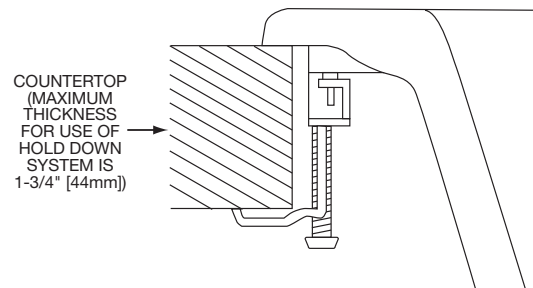

DESIGN FEATURES

Bowl Depth: 8" (203mm).
Rim Height: 3/8" (10mm).
Material: Elkay E-Granite.
Color Options with natural accents: Black (BK), Bisque (BQ), Mocha (MC) or White (WH).

OTHER

Drain Opening: 3-1/2" (89mm).
Note: Faucet holes are pre-scored for flexible installation. Installer can punch up to 4 faucet holes.
These sinks comply with ANSI Z124.6 and CSA B45-02.

Model ELG2218L

SINK DIMENSIONS*

Model Number	Overall		Inside Bowl			Cutout in Countertop		No. of Pre-scored 1 1/2" (38mm) Dia. Faucet Holes	Minimum Cabinet Size
	L	W	L	W	D	L	W		
ELG2218LBK	22 (559mm)	18 (559mm)	12 5/8 (321mm)	12 (305mm)	8 (203mm)	Use sink upside down as template and cut 5/16" (8mm) inside sink outline		4	27 (686mm)
ELG2218LBQ	22 (559mm)	18 (559mm)	12 5/8 (321mm)	12 (305mm)	8 (203mm)				
ELG2218LMC	22 (559mm)	18 (559mm)	12 5/8 (321mm)	12 (305mm)	8 (203mm)				
ELG2218LWH	22 (559mm)	18 (559mm)	12 5/8 (321mm)	12 (305mm)	8 (203mm)				

*Length is left to right. Width is front to back.

Cross Profile of Installation

In keeping with our policy of continuing product improvement, Elkay reserves the right to change product specifications without notice. Please visit elkayusa.com for most current version of Elkay product specification sheets.