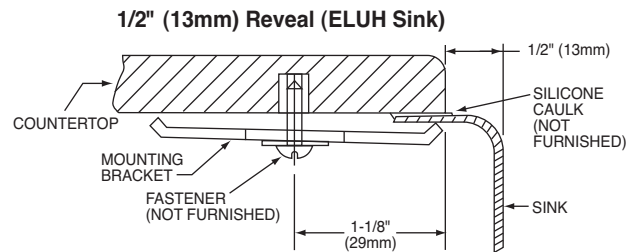

DESIGN FEATURES

Bowl Depth: 5-15/16" (151mm).

Finish: Exposed surfaces are hand blended to a lustrous satin finish.

Underside: Fully protected by heavy duty Sound Guard[®] under-coating to prevent condensation and dampen sound.

Colander (for ELUH1113 only): LC1412W.

Drain: LK99.

Rinsing Basket: LKWRB1113SS.

Utensil Caddy for Rinsing Basket: LKWUCSS.

Installation Profile of ELU and ELUH Single Bowl Models

The template provided with each ELU/ELUH sink provides the only type of installation recommended by Elkay.

**Harmony® Undermount Single Bowl Sink
Models ELU1113 and ELUH1113**

**ELKAY®
SPECIFICATIONS**

SINK DIMENSIONS*

Model Number	Overall		Inside Bowl			Cutout in Countertop	Minimum Cabinet Size
	L	W	L	W	D		
ELU1113	13 ¹ / ₄ (337mm)	14 ³ / ₄ (375mm)	11 ³ / ₄ (298mm)	13 ¹ / ₄ (337mm)	5 ¹⁵ / ₁₆ (151mm)	See Template**	18 (457mm)
ELUH1113	14 ¹ / ₄ (362mm)	15 ³ / ₄ (400mm)	11 ³ / ₄ (298mm)	13 ¹ / ₄ (337mm)	5 ¹⁵ / ₁₆ (151mm)		18 (457mm)

*Length is left to right. Width is front to back.

**Template and countertop mounting clips are packed with every sink.

ELU1113 Illustrated

ELUH1113 Illustrated