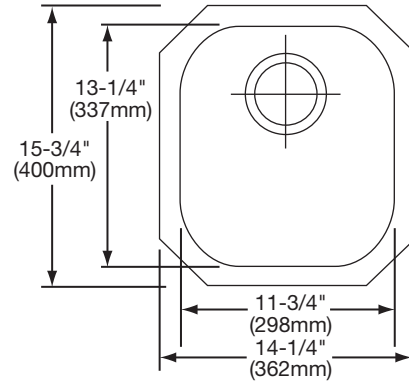

**Harmony® Undermount Single Bowl Sink
Models ELU1113 and ELUH1113**

**ELKAY®
SPECIFICATIONS**

SINK DIMENSIONS*

Model Number	Overall		Inside Bowl			Cutout in Countertop	Minimum Cabinet Size
	L	W	L	W	D		
ELU1113	13 ¹ / ₄ (337mm)	14 ³ / ₄ (375mm)	11 ³ / ₄ (298mm)	13 ¹ / ₄ (337mm)	5 ¹⁵ / ₁₆ (151mm)	See Template**	18 (457mm)
ELUH1113	14 ¹ / ₄ (362mm)	15 ³ / ₄ (400mm)	11 ³ / ₄ (298mm)	13 ¹ / ₄ (337mm)	5 ¹⁵ / ₁₆ (151mm)		18 (457mm)

*Length is left to right. Width is front to back.

**Template and countertop mounting clips are packed with every sink.

ELU1113 Illustrated

ELUH1113 Illustrated