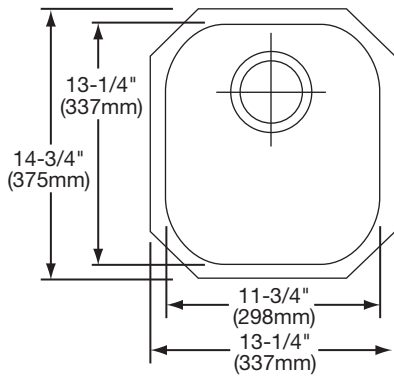

**Harmony® Undermount Single Bowl Sink
Models ELU1113 and ELUH1113**

**ELKAY®
SPECIFICATIONS**

SINK DIMENSIONS*

Model Number	Overall		Inside Bowl			Cutout in Countertop	Minimum Cabinet Size
	L	W	L	W	D		
ELU1113	13 ¹ / ₄ (337mm)	14 ³ / ₄ (375mm)	11 ³ / ₄ (298mm)	13 ¹ / ₄ (337mm)	5 ¹⁵ / ₁₆ (151mm)	See Template**	18 (457mm)
ELUH1113	14 ¹ / ₄ (362mm)	15 ³ / ₄ (400mm)	11 ³ / ₄ (298mm)	13 ¹ / ₄ (337mm)	5 ¹⁵ / ₁₆ (151mm)		18 (457mm)

*Length is left to right. Width is front to back.

**Template and countertop mounting clips are packed with every sink.

ELU1113 Illustrated

ELUH1113 Illustrated