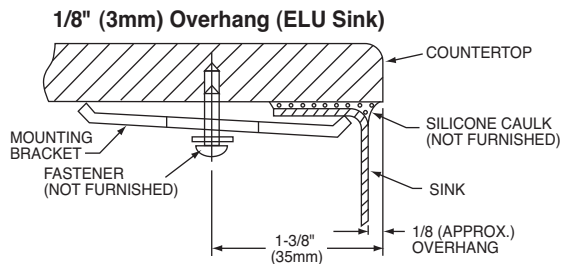

Colander (for ELUH1113 only): LC1412W.

Drain: LK99.

Rinsing Basket: LKWRB1113SS.

Utensil Caddy for Rinsing Basket: LKWUCSS.

Installation Profile of ELU and ELUH Single Bowl Models

The template provided with each ELU/ELUH sink provides the only type of installation recommended by Elkay.

SEE OTHER SIDE FOR PRODUCT DIMENSIONS.

In keeping with our policy of continuing product improvement, Elkay reserves the right to change product specifications without notice. Please visit elkayusa.com for most current version of Elkay product specification sheets.