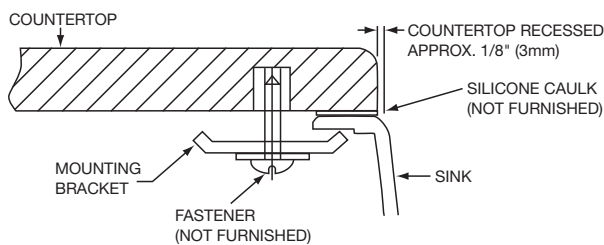

DESIGN FEATURES

Bowl Depth: 9-1/2" (241mm).

Material: Elkay E-Granite.

Color Options with natural accents: Black (BK), Bisque (BQ), Mocha (MC) or White (WH).

OTHER

Drain Opening: 3-1/2" (89mm).

Note: All Elkay undermount sinks are designed to affix to the underside of any solid surface countertop.

OPTIONAL ACCESSORIES

Bottom Grid: LKWOBG1415SS.

Drains: LKKDT35, LKD35, LKS35.

SINK DIMENSIONS*

Model Number	Overall		Inside Bowl			Minimum Cabinet Size
	L	W	L	W	D	
ELGU3322BK	33 (838mm)	18 1/2" (470mm)	15 1/8" (384mm)	16 3/8" (416mm)	9 1/2" (241mm)	36 (914mm)
ELGU3322BQ	33 (838mm)	18 1/2" (470mm)	15 1/8" (384mm)	16 3/8" (416mm)	9 1/2" (241mm)	36 (914mm)
ELGU3322MC	33 (838mm)	18 1/2" (470mm)	15 1/8" (384mm)	16 3/8" (416mm)	9 1/2" (241mm)	36 (914mm)
ELGU3322WH	33 (838mm)	18 1/2" (470mm)	15 1/8" (384mm)	16 3/8" (416mm)	9 1/2" (241mm)	36 (914mm)

*Length is left to right. Width is front to back.
Template and countertop mounting clips are packed with every sink.

Model ELGU3322

In keeping with our policy of continuing product improvement, Elkay reserves the right to change product specifications without notice. Please visit elkayusa.com for most current version of Elkay product specification sheets.