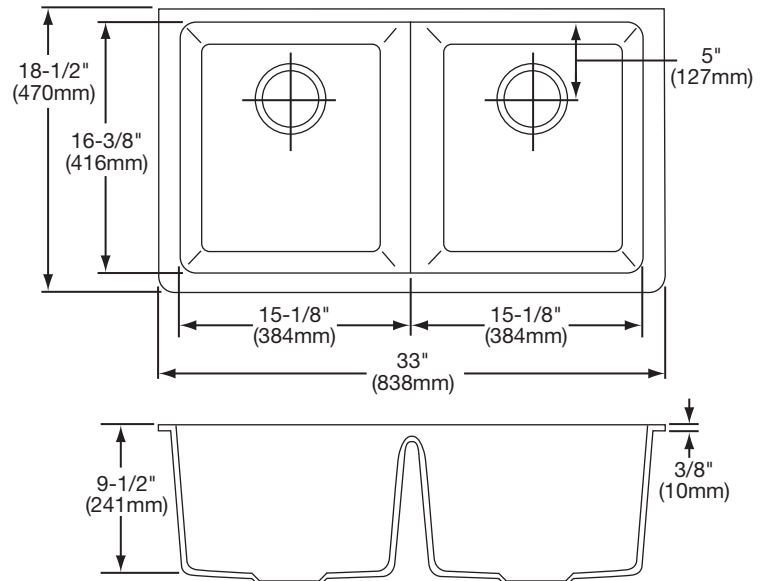

DESIGN FEATURES

Bowl Depth: 9-1/2" (241mm).

Material: Elkay E-Granite.

Color Options with natural accents: Black (BK), Bisque (BQ), Mocha (MC) or White (WH).

OTHER

Drain Opening: 3-1/2" (89mm).

Note: All Elkay undermount sinks are designed to affix to the underside of any solid surface countertop.

OPTIONAL ACCESSORIES

Bottom Grid: LKWOBG1415SS.

Drains: LKKDT35, LKD35, LKS35.

SINK DIMENSIONS*

Model Number	Overall		Inside Bowl			Minimum Cabinet Size
	L	W	L	W	D	
ELGU3322BK	33 (838mm)	18 1/2" (470mm)	15 1/8" (384mm)	16 3/8" (416mm)	9 1/2" (241mm)	36 (914mm)
ELGU3322BQ	33 (838mm)	18 1/2" (470mm)	15 1/8" (384mm)	16 3/8" (416mm)	9 1/2" (241mm)	36 (914mm)
ELGU3322MC	33 (838mm)	18 1/2" (470mm)	15 1/8" (384mm)	16 3/8" (416mm)	9 1/2" (241mm)	36 (914mm)
ELGU3322WH	33 (838mm)	18 1/2" (470mm)	15 1/8" (384mm)	16 3/8" (416mm)	9 1/2" (241mm)	36 (914mm)

*Length is left to right. Width is front to back.
Template and countertop mounting clips are packed with every sink.

Model ELGU3322

In keeping with our policy of continuing product improvement, Elkay reserves the right to change product specifications without notice. Please visit elkayusa.com for most current version of Elkay product specification sheets.