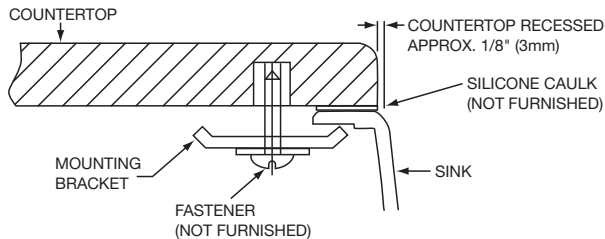

DESIGN FEATURES

Bowl Depth: 9-1/2" (241mm).

Material: Elkay E-Granite.

Color Options with natural accents: Black (BK), Bisque (BQ), Mocha (MC) or White (WH).

OTHER

Drain Opening: 3-1/2" (89mm).

Note: All Elkay undermount sinks are designed to affix to the underside of any solid surface countertop.

OPTIONAL ACCESSORIES

Bottom Grid: LKWOBG2115SS.

Drains: LKKDT35, LKD35, LKS35.

Rinsing Baskets: LKWRB2115SS, LKWERBSS.

Utensil Caddy for Rinsing Basket: LKWUCSS.

SINK DIMENSIONS*

Model Number	Overall		Inside Bowl			Minimum Cabinet Size
	L	W	L	W	D	
ELGU2522BK	25 (635mm)	18 1/2" (470mm)	22 3/8" (568mm)	16 3/8" (416mm)	9 1/2" (241mm)	30 (762mm)
ELGU2522BQ	25 (635mm)	18 1/2" (470mm)	22 3/8" (568mm)	16 3/8" (416mm)	9 1/2" (241mm)	30 (762mm)
ELGU2522MC	25 (635mm)	18 1/2" (470mm)	22 3/8" (568mm)	16 3/8" (416mm)	9 1/2" (241mm)	30 (762mm)
ELGU2522WH	25 (635mm)	18 1/2" (470mm)	22 3/8" (568mm)	16 3/8" (416mm)	9 1/2" (241mm)	30 (762mm)

*Length is left to right. Width is front to back.

Template and countertop mounting clips are packed with every sink.

Model ELGU2522

In keeping with our policy of continuing product improvement, Elkay reserves the right to change product specifications without notice. Please visit elkayusa.com for most current version of Elkay product specification sheets.