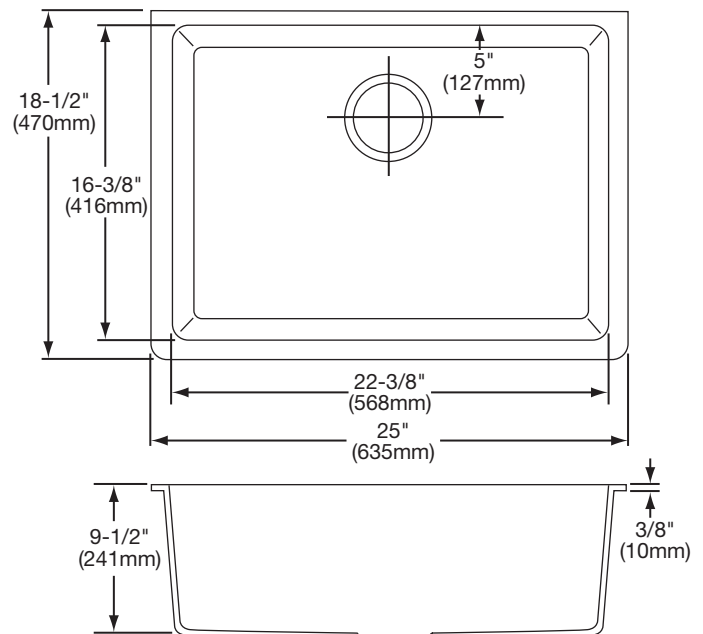

DESIGN FEATURES

Bowl Depth: 9-1/2" (241mm).

Material: Elkay E-Granite.

Color Options with natural accents: Black (BK), Bisque (BQ), Mocha (MC) or White (WH).

OTHER

Drain Opening: 3-1/2" (89mm).

Note: All Elkay undermount sinks are designed to affix to the underside of any solid surface countertop.

OPTIONAL ACCESSORIES

Bottom Grid: LKWOBG2115SS.

Drains: LKKDT35, LKD35, LKS35.

Rinsing Baskets: LKWRB2115SS, LKWERBSS.

Utensil Caddy for Rinsing Basket: LKWUCSS.

SINK DIMENSIONS*

Model Number	Overall		Inside Bowl			Minimum Cabinet Size
	L	W	L	W	D	
ELGU2522BK	25 (635mm)	18 1/2" (470mm)	22 3/8" (568mm)	16 3/8" (416mm)	9 1/2" (241mm)	30 (762mm)
ELGU2522BQ	25 (635mm)	18 1/2" (470mm)	22 3/8" (568mm)	16 3/8" (416mm)	9 1/2" (241mm)	30 (762mm)
ELGU2522MC	25 (635mm)	18 1/2" (470mm)	22 3/8" (568mm)	16 3/8" (416mm)	9 1/2" (241mm)	30 (762mm)
ELGU2522WH	25 (635mm)	18 1/2" (470mm)	22 3/8" (568mm)	16 3/8" (416mm)	9 1/2" (241mm)	30 (762mm)

*Length is left to right. Width is front to back.

Template and countertop mounting clips are packed with every sink.

Model ELGU2522

In keeping with our policy of continuing product improvement, Elkay reserves the right to change product specifications without notice. Please visit elkayusa.com for most current version of Elkay product specification sheets.