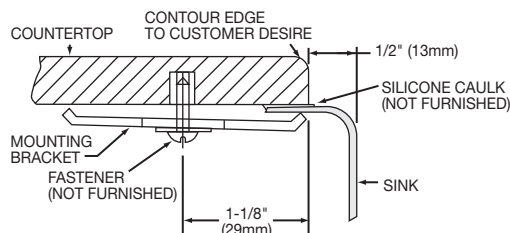

DESIGN FEATURES

Bowl Depth: 7-1/2" (191mm).

Coved Corners: 3" (76mm) vertical and 2" (51mm) horizontal radii.

Underside: Sound deadening pads on sides.

OTHER

Drain Opening: 3-1/2" (89mm).

Note: All Elkay undermount sinks are designed to affix easily to the underside of any solid surface countertop.

Copper sink models furnished complete with matching drain and basket strainer.

OPTIONAL ACCESSORIES

Rinsing Basket: LKRB1611 or LKERBSS.

SINK DIMENSIONS*

Model Number	Overall		Inside Bowl			Cutout in Countertop	Minimum Cabinet Size
	L	W	L	W	D		
SCUH1416CH	16 (406mm)	18 (457mm)	14 (356mm)	16 (406mm)	7½ (191mm)	See Template**	21 (533mm)
SCUH1416CM	16 (406mm)	18 (457mm)	14 (356mm)	16 (406mm)	7½ (191mm)		21 (533mm)
SCUH1416CS	16 (406mm)	18 (457mm)	14 (356mm)	16 (406mm)	7½ (191mm)		21 (533mm)
SCUH1416SH	16 (406mm)	18 (457mm)	14 (356mm)	16 (406mm)	7½ (191mm)		21 (533mm)
SCUH1416SM	16 (406mm)	18 (457mm)	14 (356mm)	16 (406mm)	7½ (191mm)		21 (533mm)

*Length is left to right. Width is front to back.

**Template and countertop mounting clips are packed with every sink.

Model SCUH1416

Model SCUH1416

Installation Profile of SCUH Models

The template provided with each SCUH sink provides the only type of installation recommended by Elkay.