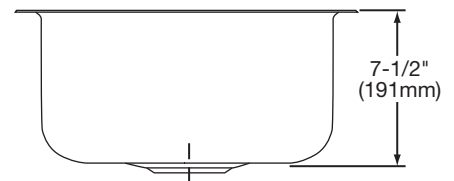

DESIGN FEATURES

Bowl Depth: 7-1/2" (191mm).

Coved Corners: 3" (76mm) vertical and 2" (51mm) horizontal radii.

Underside: Sound deadening pads on sides.

OTHER

Drain Opening: 3-1/2" (89mm).

Note: All Elkay undermount sinks are designed to affix easily to the underside of any solid surface countertop.

Copper sink models furnished complete with matching drain and basket strainer.

OPTIONAL ACCESSORIES

Rinsing Basket: LKRB1611 or LKERBSS.

SINK DIMENSIONS*

Model Number	Overall		Inside Bowl			Cutout in Countertop	Minimum Cabinet Size
	L	W	L	W	D		
SCUH1416CH	16 (406mm)	18 (457mm)	14 (356mm)	16 (406mm)	7½ (191mm)	See Template**	21 (533mm)
SCUH1416CM	16 (406mm)	18 (457mm)	14 (356mm)	16 (406mm)	7½ (191mm)		21 (533mm)
SCUH1416CS	16 (406mm)	18 (457mm)	14 (356mm)	16 (406mm)	7½ (191mm)		21 (533mm)
SCUH1416SH	16 (406mm)	18 (457mm)	14 (356mm)	16 (406mm)	7½ (191mm)		21 (533mm)
SCUH1416SM	16 (406mm)	18 (457mm)	14 (356mm)	16 (406mm)	7½ (191mm)		21 (533mm)

*Length is left to right. Width is front to back.

**Template and countertop mounting clips are packed with every sink.

Model SCUH1416

Model SCUH1416

Installation Profile of SCUH Models

The template provided with each SCUH sink provides the only type of installation recommended by Elkay.