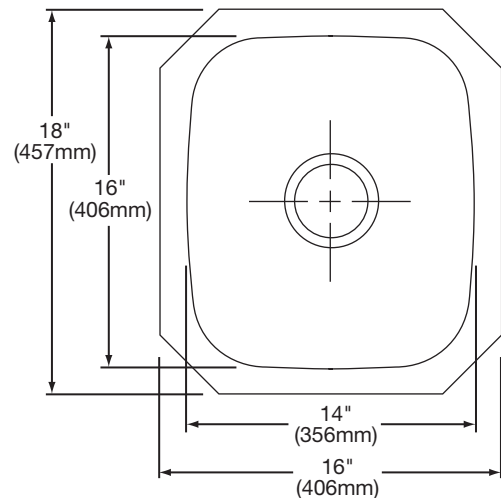

DESIGN FEATURES

Bowl Depth: 7-1/2" (191mm).

Coved Corners: 3" (76mm) vertical and 2" (51mm) horizontal radii.

Underside: Sound deadening pads on sides.

OTHER

Drain Opening: 3-1/2" (89mm).

Note: All Elkay undermount sinks are designed to affix easily to the underside of any solid surface countertop.

Copper sink models furnished complete with matching drain and basket strainer.

OPTIONAL ACCESSORIES

Rinsing Basket: LKRB1611 or LKERBSS.

SINK DIMENSIONS*

Model Number	Overall		Inside Bowl			Cutout in Countertop	Minimum Cabinet Size
	L	W	L	W	D		
SCUH1416CH	16 (406mm)	18 (457mm)	14 (356mm)	16 (406mm)	7½ (191mm)	See Template**	21 (533mm)
SCUH1416CM	16 (406mm)	18 (457mm)	14 (356mm)	16 (406mm)	7½ (191mm)		21 (533mm)
SCUH1416CS	16 (406mm)	18 (457mm)	14 (356mm)	16 (406mm)	7½ (191mm)		21 (533mm)
SCUH1416SH	16 (406mm)	18 (457mm)	14 (356mm)	16 (406mm)	7½ (191mm)		21 (533mm)
SCUH1416SM	16 (406mm)	18 (457mm)	14 (356mm)	16 (406mm)	7½ (191mm)		21 (533mm)

*Length is left to right. Width is front to back.

**Template and countertop mounting clips are packed with every sink.

Model SCUH1416

Model SCUH1416

Installation Profile of SCUH Models

The template provided with each SCUH sink provides the only type of installation recommended by Elkay.