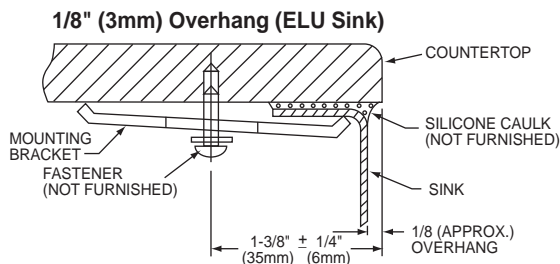

### DESIGN FEATURES

Bowl Depth: 7-7/8" (200mm) (ELU[H]1418); 10" (254mm) (ELU[H]141810).

Coved Corners: 1-3/4" (44mm) vertical and horizontal radius.

Finish: Exposed surfaces are hand blended to a lustrous satin finish.

### OTHER

Drain Opening: 3-1/2" (89mm).

NOTE: All Elkay undermount sinks are designed to affix to the underside of any solid surface countertop.

### OPTIONAL ACCESSORIES

Bottom Grid: LKWOBG1418SS.

Cutting Boards: CBR1418, CBS1418 (ELUH model only).

Drain: LK99.

Rinsing Baskets: LKWRB1418SS, LKWERBSS.

Utensil Caddy for Rinsing Basket: LKWUCSS.

Model ELU1418

### Installation Profile of ELU and ELUH Single Bowl Models

The template provided with each ELU/ELUH sink provides the only type of installation recommended by Elkay.

SEE OTHER SIDE FOR PRODUCT DIMENSIONS.