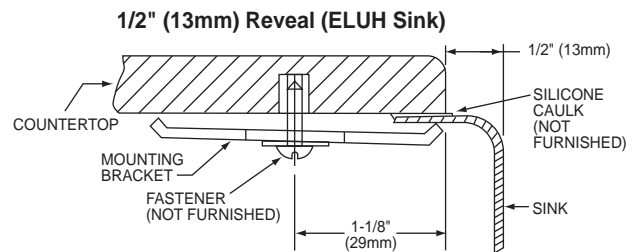

### DESIGN FEATURES

Bowl Depth: 7-7/8" (200mm) (ELU[H]1418); 10" (254mm) (ELU[H]141810).

Coved Corners: 1-3/4" (44mm) vertical and horizontal radius.

Finish: Exposed surfaces are hand blended to a lustrous satin finish.

### OTHER

Drain Opening: 3-1/2" (89mm).

NOTE: All Elkay undermount sinks are designed to affix to the underside of any solid surface countertop.

### Installation Profile of ELU and ELUH Single Bowl Models

The template provided with each ELU/ELUH sink provides the only type of installation recommended by Elkay.

SEE OTHER SIDE FOR PRODUCT DIMENSIONS.

**ELKAY®**  
**SPECIFICATIONS**

SINK DIMENSIONS\*

Model Number	Overall		Inside Bowl			Cutout in Countertop	Minimum Cabinet Size
	L	W	L	W	D		
ELU1418	15½ (394mm)	19½ (495mm)	14 (356mm)	18 (457mm)	7⅞ (200mm)	See Template**	21 (533mm)
ELU141810	15½ (394mm)	19½ (495mm)	14 (356mm)	18 (457mm)	10 (254mm)		21 (533mm)
ELUH1418	16½ (419mm)	20½ (521mm)	14 (356mm)	18 (457mm)	7⅞ (200mm)		21 (533mm)
ELUH141810	16½ (419mm)	20½ (521mm)	14 (356mm)	18 (457mm)	10 (254mm)		21 (533mm)