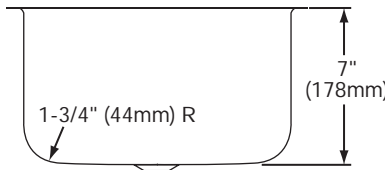

Gourmet® Undermount Single Bowl Sink
 Models ELU129 and ELUH129

ELKAY®
SPECIFICATIONS

SINK DIMENSIONS*

Model Number	Overall		Inside Bowl			Cutout in Countertop	Minimum Cabinet Size
	L	W	L	W	D		
ELU129	13½" (343mm)	10¾" (269mm)	12" (305mm)	9¼" (235mm)	7" (178mm)	See Template**	18 (457mm)
ELUH129	14½" (368mm)	11¾" (298mm)	12" (305mm)	9¼" (235mm)	7" (178mm)		18 (457mm)

*Length is left to right. Width is front to back.

**Template and countertop mounting clips are packed with every sink.

Model ELU129 Illustrated

Model ELUH129 Illustrated