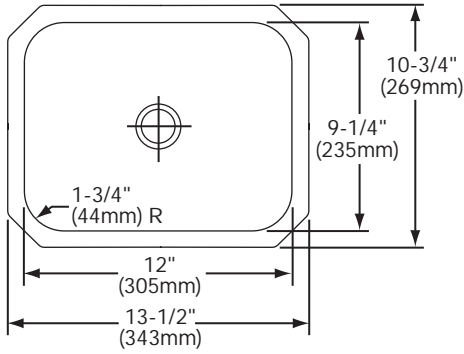

Gourmet® Undermount Single Bowl Sink
 Models ELU129 and ELUH129

ELKAY®
SPECIFICATIONS

SINK DIMENSIONS*

Model Number	Overall		Inside Bowl			Cutout in Countertop	Minimum Cabinet Size
	L	W	L	W	D		
ELU129	13½" (343mm)	10¾" (269mm)	12" (305mm)	9¼" (235mm)	7" (178mm)	See Template**	18 (457mm)
ELUH129	14½" (368mm)	11¾" (298mm)	12" (305mm)	9¼" (235mm)	7" (178mm)		18 (457mm)

*Length is left to right. Width is front to back.

**Template and countertop mounting clips are packed with every sink.

Model ELU129 Illustrated

Model ELUH129 Illustrated