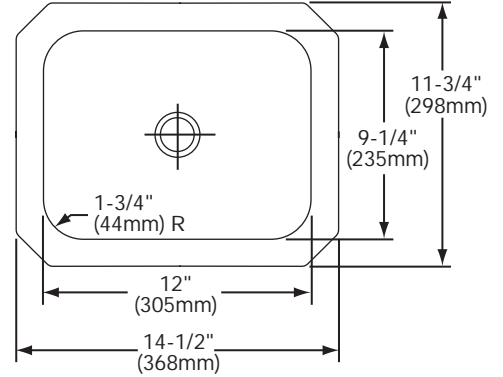

Gourmet® Undermount Single Bowl Sink
 Models ELU129 and ELUH129

ELKAY®
SPECIFICATIONS

SINK DIMENSIONS*

Model Number	Overall		Inside Bowl			Cutout in Countertop	Minimum Cabinet Size
	L	W	L	W	D		
ELU129	13½" (343mm)	10¾" (269mm)	12" (305mm)	9¼" (235mm)	7" (178mm)	See Template**	18 (457mm)
ELUH129	14½" (368mm)	11¾" (298mm)	12" (305mm)	9¼" (235mm)	7" (178mm)		18 (457mm)

*Length is left to right. Width is front to back.

**Template and countertop mounting clips are packed with every sink.

Model ELU129 Illustrated

Model ELUH129 Illustrated