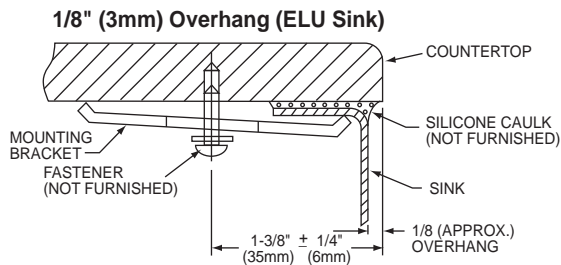

SEE OTHER SIDE FOR PRODUCT DIMENSIONS.

In keeping with our policy of continuing product improvement, Elkay reserves the right to change product specifications without notice. Please visit elkayusa.com for most current version of Elkay product specification sheets.

This specification describes an Elkay product with design, quality and functional benefits to the user. When making a comparison of other producers' offerings, be certain these features are not overlooked.