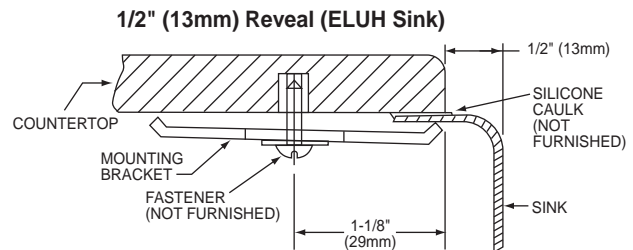

SEE OTHER SIDE FOR PRODUCT DIMENSIONS.

In keeping with our policy of continuing product improvement, Elkay reserves the right to change product specifications without notice. Please visit elkayusa.com for most current version of Elkay product specification sheets.

This specification describes an Elkay product with design, quality and functional benefits to the user. When making a comparison of other producers' offerings, be certain these features are not overlooked.