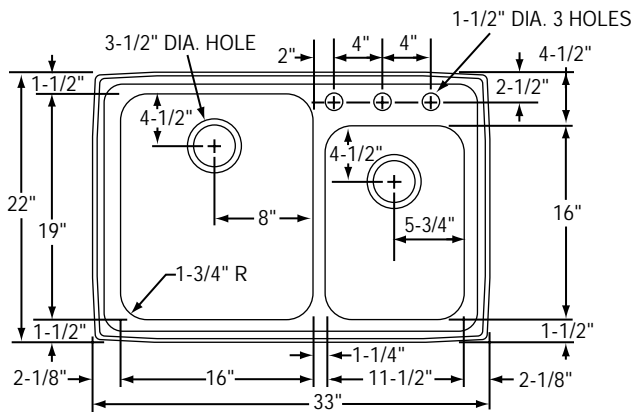

DESIGN FEATURES

Bowl Depths: 10" (left bowl), 8" (right bowl).

Bowl and Faucet Deck Recessed: 3/16" below outside edge of sink.

Coved Corners: 1-3/4" radius.

Finish: Exposed surfaces are hand blended to a lustrous high-lighted Lustertone[®] satin finish.

OPTIONAL ACCESSORIES

Rinsing Basket: LKRB1520.

Bottom Grid: LKOBG1814.

SINK DIMENSIONS (INCHES)*

Model Number	Overall		Inside Left Bowl			Inside Right Bowl			Cutout in Countertop (1 1/2" Radius Corners)		Number of 1 1/2" Dia. Faucet Holes 4" Center	Minimum Cabinet Size	Ship. Wt. Lbs.
	L	W	L	W	D	L	W	D	L	W			
LFGR3322	33	22	16	19	10	11 1/2	16	8	32 3/8	21 3/8	1, 2 or 3	36	25
LFGR3722	37	22	20	18	10	11 1/2	16	8	36 3/8	21 3/8	1, 2 or 3	42	28

*Length is left to right. Width is front to back.

Model LFGR37223

This sink complies with ANSI Standard A112.19.3M.

This sink is listed by the International Association of Plumbing and Mechanical Officials as meeting the requirements of the Uniform Plumbing Code.

Model LFGR33223 Illustrated

Model LFGR37223 Illustrated

ALL DIMENSIONS IN INCHES, TO CONVERT TO MILLIMETERS MULTIPLY BY 25.4.

In keeping with our policy of continuing product improvement, Elkay reserves the right to change product specifications without notice.