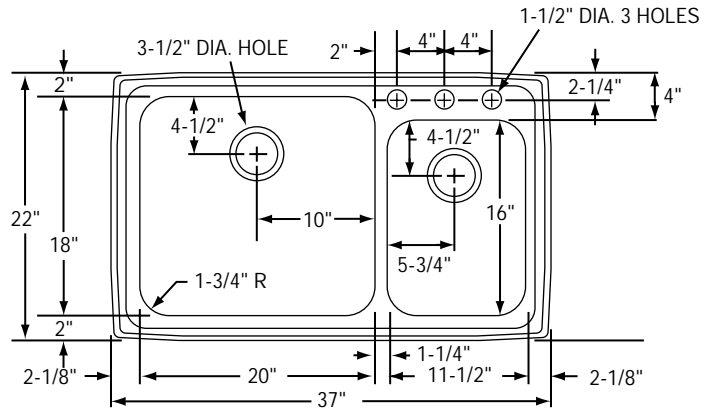

DESIGN FEATURES

Bowl Depths: 10" (left bowl), 8" (right bowl).

Bowl and Faucet Deck Recessed: 3/16" below outside edge of sink.

Coved Corners: 1-3/4" radius.

Finish: Exposed surfaces are hand blended to a lustrous high-lighted Lustertone[®] satin finish.

OPTIONAL ACCESSORIES

Rinsing Basket: LKRB1520.

Bottom Grid: LKOBG1814.

SINK DIMENSIONS (INCHES)*

Model Number	Overall		Inside Left Bowl			Inside Right Bowl			Cutout in Countertop (1 1/2" Radius Corners)		Number of 1 1/2" Dia. Faucet Holes 4" Center	Minimum Cabinet Size	Ship. Wt. Lbs.
	L	W	L	W	D	L	W	D	L	W			
LFGR3322	33	22	16	19	10	11 1/2	16	8	32 3/8	21 3/8	1, 2 or 3	36	25
LFGR3722	37	22	20	18	10	11 1/2	16	8	36 3/8	21 3/8	1, 2 or 3	42	28

*Length is left to right. Width is front to back.

Model LFGR37223

This sink complies with ANSI Standard A112.19.3M.

This sink is listed by the International Association of Plumbing and Mechanical Officials as meeting the requirements of the Uniform Plumbing Code.

Model LFGR33223 Illustrated

Model LFGR37223 Illustrated

ALL DIMENSIONS IN INCHES, TO CONVERT TO MILLIMETERS MULTIPLY BY 25.4.

In keeping with our policy of continuing product improvement, Elkay reserves the right to change product specifications without notice.