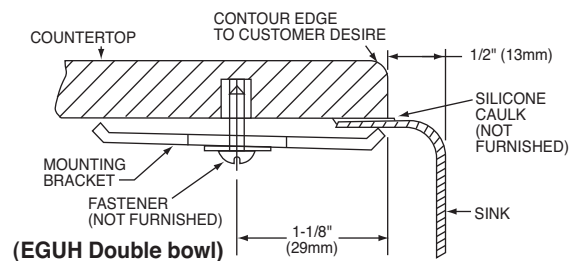

In keeping with our policy of continuing product improvement, Elkay reserves the right to change product specifications without notice. Please visit elkayusa.com for most current version of Elkay product specification sheets.

This specification describes an Elkay product with design, quality and functional benefits to the user. When making a comparison of other producers' offerings, be certain these features are not overlooked.

Elkay

elkayusa.com

2222 Camden Court
Oak Brook, IL 60523

Printed in U.S.A.
©2008 Elkay

(Rev. 7/08)

1-196A