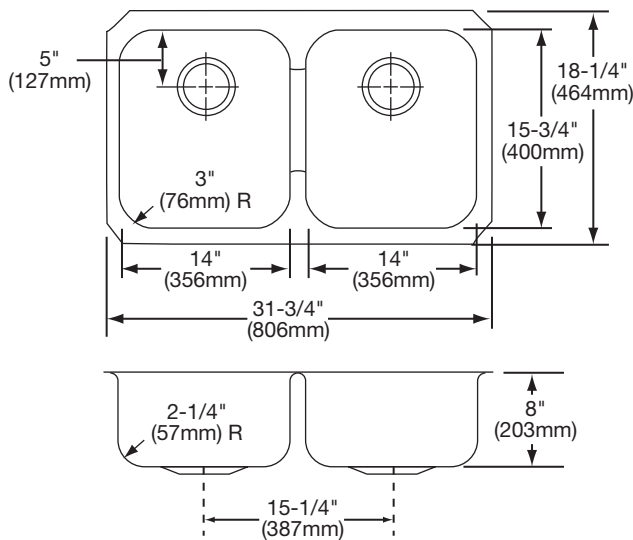

Aqueduct (recessed partition) allows water to flow to adjacent bowl before overflowing sink.

OTHER

Drain Opening: 3-1/2" (89mm).

Note: All Elkay undermount sinks are designed to affix easily to the underside of any solid surface countertop.

Rinsing Baskets: LKRB1611 or LKERBSS.

Bottom Grid: LKOBG1416.

Cutting Board: CB1516.

SINK DIMENSIONS*

Model Number	Overall		Inside Each Bowl			Cutout in Countertop	Minimum Cabinet Size
	L	W	L	W	D		
EGUH3118	31 ³ / ₄ (806mm)	18 ¹ / ₄ (464mm)	14 (356mm)	15 ³ / ₄ (400mm)	8 (203mm)	See Template**	36 (914mm)

*Length is left to right. Width is front to back.

**Template and countertop mounting clips are packed with every sink.

Model EGUH3118 Illustrated

Model EGUH3118

Installation Profile of EGUH Double Bowl Models