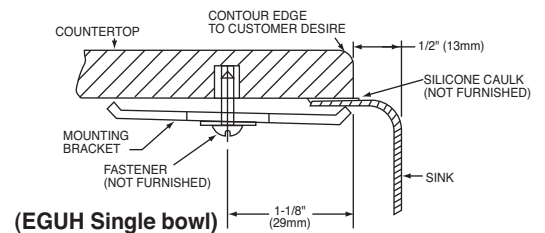

Utensil Caddy for Rinsing Basket: LKWUCSS.

Cutting Board: CB1516.

Bottom Grid: LKWOBG2115SS.

Model EGUH2115

SINK DIMENSIONS*

Model Number	Overall		Inside Bowl			Cutout in Countertop	Minimum Cabinet Size
	L	W	L	W	D		
EGUH2115	23 1/2 (597mm)	18 1/4 (464mm)	21 (533mm)	15 3/4 (400mm)	8 (203mm)	See Template**	27 (686mm)
EGUH211510	23 1/2 (597mm)	18 1/4 (464mm)	21 (533mm)	15 3/4 (400mm)	10 (254mm)		27 (686mm)

*Length is left to right. Width is front to back.

**Template and countertop mounting clips are packed with every sink.

Model EGUH2115 Illustrated

Model EGUH211510 Illustrated

Installation Profile of EGUH Single Bowl Models

The template provided with each EGUH sink provides the only type of installation recommended by Elkay.

(EGUH Single bowl)

In keeping with our policy of continuing product improvement, Elkay reserves the right to change product specifications without notice. Please visit elkayusa.com for most current version of Elkay product specification sheets.