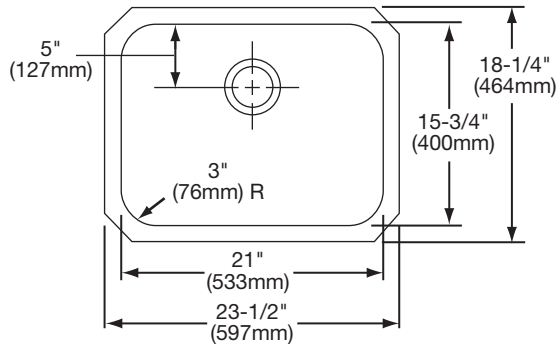

Utensil Caddy for Rinsing Basket: LKWUCSS.

Cutting Board: CB1516.

Bottom Grid: LKWOBG2115SS.

Model EGUH2115

SINK DIMENSIONS*

Model Number	Overall		Inside Bowl			Cutout in Countertop	Minimum Cabinet Size
	L	W	L	W	D		
EGUH2115	23 1/2 (597mm)	18 1/4 (464mm)	21 (533mm)	15 3/4 (400mm)	8 (203mm)	See Template**	27 (686mm)
EGUH211510	23 1/2 (597mm)	18 1/4 (464mm)	21 (533mm)	15 3/4 (400mm)	10 (254mm)		27 (686mm)

*Length is left to right. Width is front to back.

**Template and countertop mounting clips are packed with every sink.

Model EGUH2115 Illustrated

Model EGUH211510 Illustrated

Installation Profile of EGUH Single Bowl Models