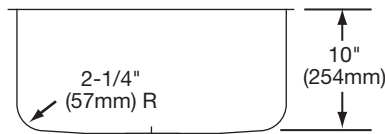

Utensil Caddy for Rinsing Basket: LKWUCSS.

Cutting Board: CB1516.

Bottom Grid: LKWOBG2115SS.

Model EGUH2115

SINK DIMENSIONS*

Model Number	Overall		Inside Bowl			Cutout in Countertop	Minimum Cabinet Size
	L	W	L	W	D		
EGUH2115	23 1/2 (597mm)	18 1/4 (464mm)	21 (533mm)	15 3/4 (400mm)	8 (203mm)	See Template**	27 (686mm)
EGUH211510	23 1/2 (597mm)	18 1/4 (464mm)	21 (533mm)	15 3/4 (400mm)	10 (254mm)		27 (686mm)

*Length is left to right. Width is front to back.

**Template and countertop mounting clips are packed with every sink.

Model EGUH2115 Illustrated

Model EGUH211510 Illustrated

Installation Profile of EGUH Single Bowl Models