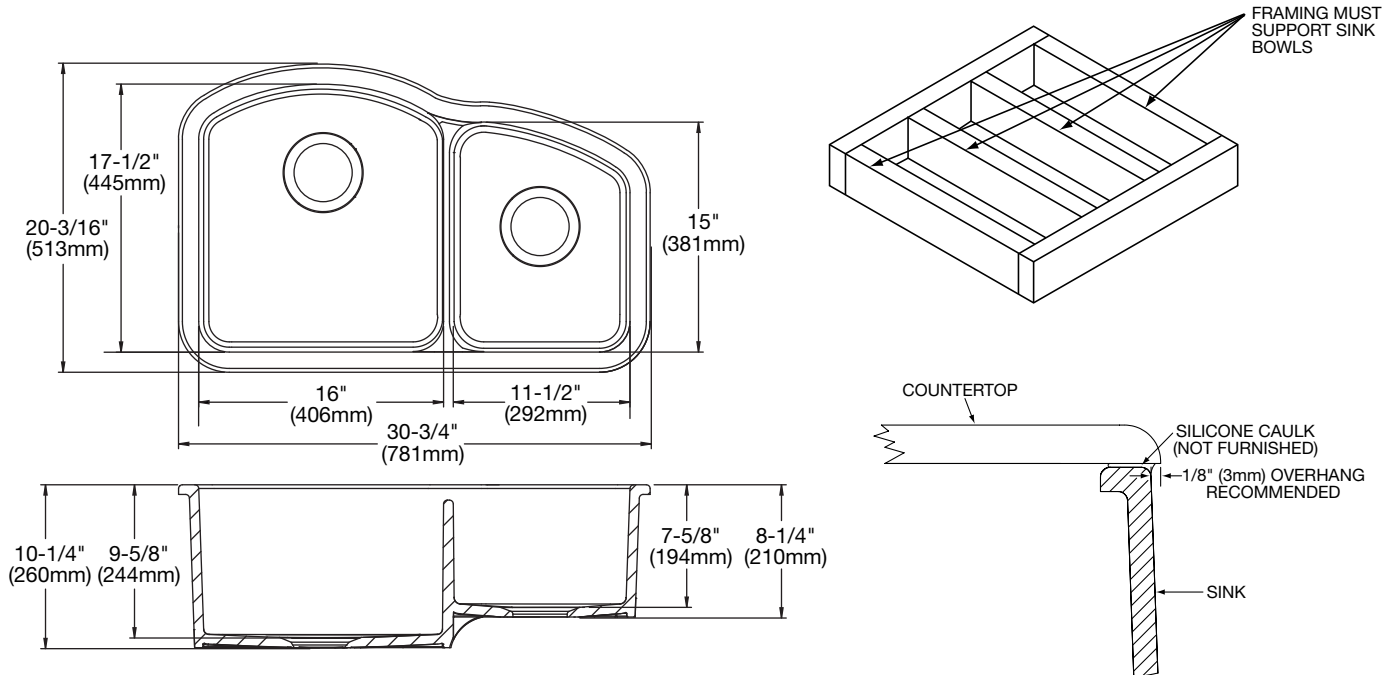

DESIGN FEATURES

Bowl Depth: 9-5/8" (244mm) and 7-5/8" (194mm).

Material: Fine fireclay with porcelain glaze. Top of rim is unglazed.

Color Options: Gloss White (WH) or Matte Terra Cotta (TC).

OTHER

Drain Opening: 3-1/2" (89mm).

Note: All Elkay undermount sinks are designed to affix to the underside of any solid surface countertop.

Installation: Support frame under sink (not furnished) is necessary.

Sink complies with ASME A12.19.2-2008/CSA B45.1-08.

Model SWU322010R

SINK DIMENSIONS*

Model Number	Overall			Inside Left Bowl			Inside Right Bowl			Drain Opening	Cutout in Countertop	Minimum Cabinet Size
	L	W	D	L	W	D	L	W	D			
SWU322010R	30 ³ / ₄ (781mm)	20 ³ / ₁₆ (513mm)	10 ¹ / ₄ / 8 ¹ / ₄ (260mm) (210mm)	16 (406mm)	17 ¹ / ₂ (445mm)	9 ⁵ / ₈ (244mm)	11 ¹ / ₂ (292mm)	15 (381mm)	7 ⁵ / ₈ (194mm)	3 ¹ / ₂ (89mm)	Use Sink as Template	36 (914mm)

*Length is left to right. Width is front to back.

Due to the manufacturing process, the sink dimensions are approximate and may vary. No cutout templates available.

SEE OTHER SIDE FOR OPTIONAL ACCESSORIES.