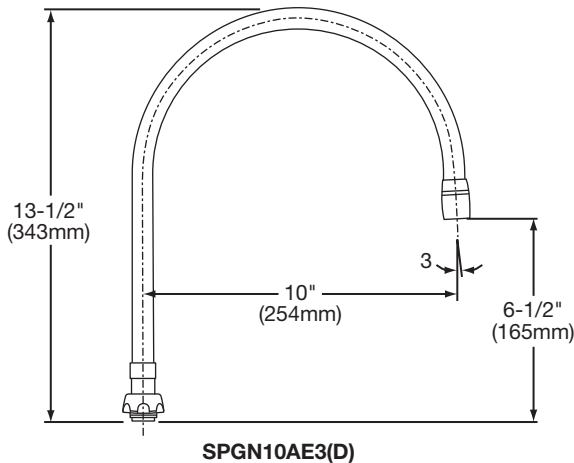

SPECIFICATIONS

GENERAL

SPGN10AE3 10" gooseneck spout. Finished in heavy chrome plate. Recommended for 36" and 48" sinks.

SPGN10AE3D Same as above except with gold finish spout nut and aerator.

SPL9AE3 9" gooseneck spout. Finished in heavy chrome plate. Recommended for 36" sinks only.

SPL9AE3D Same as above except with gold finish spout nut and aerator.

SPDJ13AE3 13" articulated spout. Finished in heavy chrome plate. Recommended for 36" and 48" sinks.

SPDJ13AE3D Same as above except with gold finish spout nuts and aerator.

ILLUSTRATIONS

ALL DIMENSIONS IN INCHES, TO CONVERT TO MILLIMETERS MULTIPLY BY 25.4.

In keeping with our policy of continuing product improvement, Elkay reserves the right to change product specifications without notice.