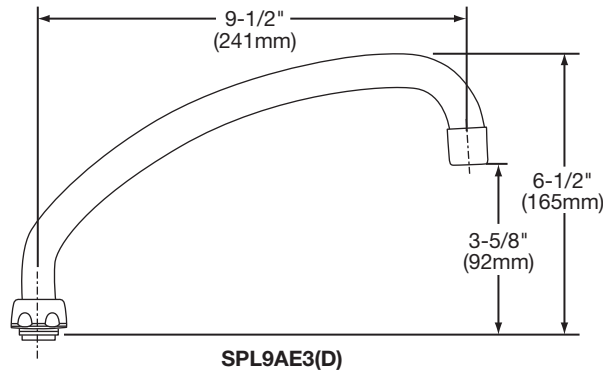

SPECIFICATIONS

GENERAL

SPGN10AE3 10" gooseneck spout. Finished in heavy chrome plate. Recommended for 36" and 48" sinks.

SPGN10AE3D Same as above except with gold finish spout nut and aerator.

SPL9AE3 9" gooseneck spout. Finished in heavy chrome plate. Recommended for 36" sinks only.

SPL9AE3D Same as above except with gold finish spout nut and aerator.

SPDJ13AE3 13" articulated spout. Finished in heavy chrome plate. Recommended for 36" and 48" sinks.

SPDJ13AE3D Same as above except with gold finish spout nuts and aerator.

ILLUSTRATIONS

ALL DIMENSIONS IN INCHES, TO CONVERT TO MILLIMETERS MULTIPLY BY 25.4.

In keeping with our policy of continuing product improvement, Elkay reserves the right to change product specifications without notice.