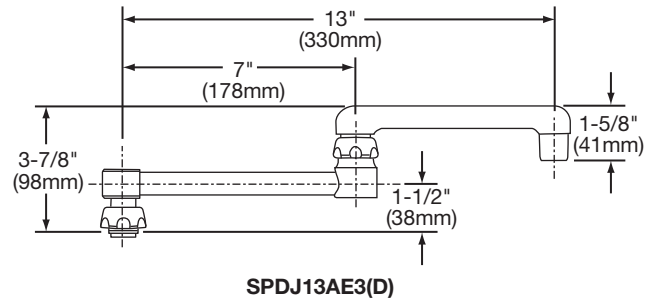

SPECIFICATIONS

GENERAL

SPGN10AE3 10" gooseneck spout. Finished in heavy chrome plate. Recommended for 36" and 48" sinks.

SPGN10AE3D Same as above except with gold finish spout nut and aerator.

SPL9AE3 9" gooseneck spout. Finished in heavy chrome plate. Recommended for 36" sinks only.

SPL9AE3D Same as above except with gold finish spout nut and aerator.

SPDJ13AE3 13" articulated spout. Finished in heavy chrome plate. Recommended for 36" and 48" sinks.

SPDJ13AE3D Same as above except with gold finish spout nuts and aerator.

ILLUSTRATIONS

ALL DIMENSIONS IN INCHES, TO CONVERT TO MILLIMETERS MULTIPLY BY 25.4.

In keeping with our policy of continuing product improvement, Elkay reserves the right to change product specifications without notice.