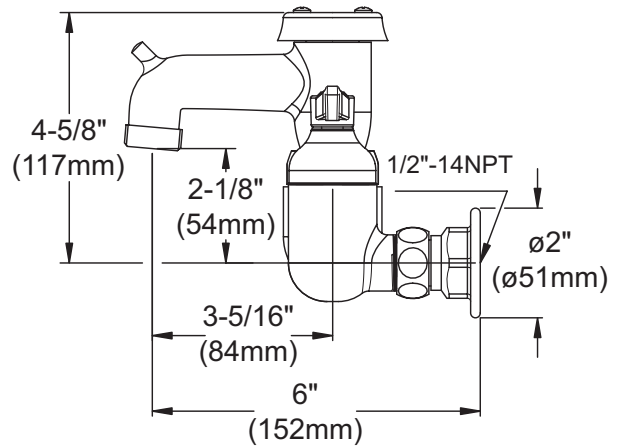

SIDE VIEW

Job Name:	Item #:
Notes:	
Architect/Engineer Approval:	Date:

For warranty information go to www.elkayusa.com