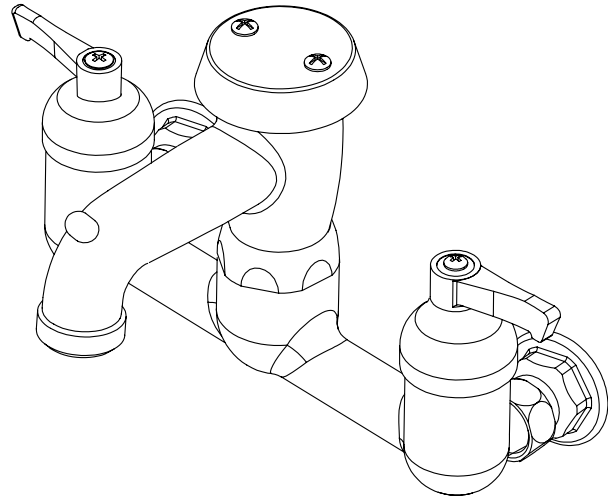

ELKAY®

SPECIFICATIONS

Commercial Faucet Model LK907BR03L2H Wall Mount 8" Center Bucket Hook Rough 3"

GENERAL FEATURES

- Quarter turn ceramic disc cartridge
- Solid brass construction
- Rough chrome finish
- Replacement cartridge A70001 for cold
- Replacement cartridge A70002 for hot
- 1/2" NPT Female Inlets

COMPLIES WITH:

- ASME/ANSI A112.18.1
- CSA B125-01
- NSF/ANSI 61
- ADA
- UPC/CUPC
- IAPMO Listed

FRONT VIEW