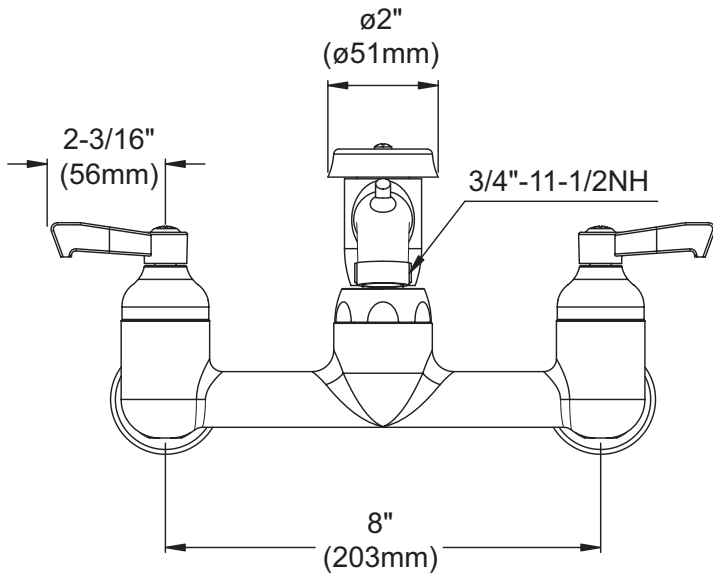

ELKAY®

SPECIFICATIONS

Commercial Faucet Model LK907BR03L2H Wall Mount 8" Center Bucket Hook Rough 3"

GENERAL FEATURES

- Quarter turn ceramic disc cartridge
- Solid brass construction
- Rough chrome finish
- Replacement cartridge A70001 for cold
- Replacement cartridge A70002 for hot
- 1/2" NPT Female Inlets

COMPLIES WITH:

- ASME/ANSI A112.18.1
- CSA B125-01
- NSF/ANSI 61
- ADA
- UPC/CUPC
- IAPMO Listed

FRONT VIEW