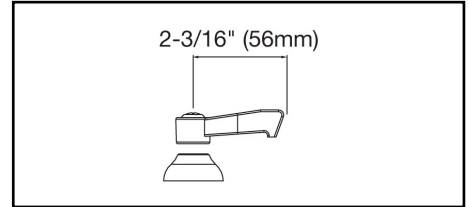

ELKAY®

SPECIFICATIONS

Commercial Faucet Model LK810HA08L2 Deck Mount 8" Center High Arc 8"

GENERAL FEATURES

- Quarter turn ceramic disc cartridge
- Solid brass construction
- Chrome finish
- Replacement cartridge A70001 for cold
- Replacement cartridge A70002 for hot
- Includes spout swing restriction pin

COMPLIES WITH:

- ASME/ANSI A112.18.1
- CSA B125-01
- NSF/ANSI 61
- ADA
- UPC/CUPC
- IAPMO Listed

Lever Handle 2 inch, Two Piece

Replacement Handle A55385
Replacement Escutcheon A55390