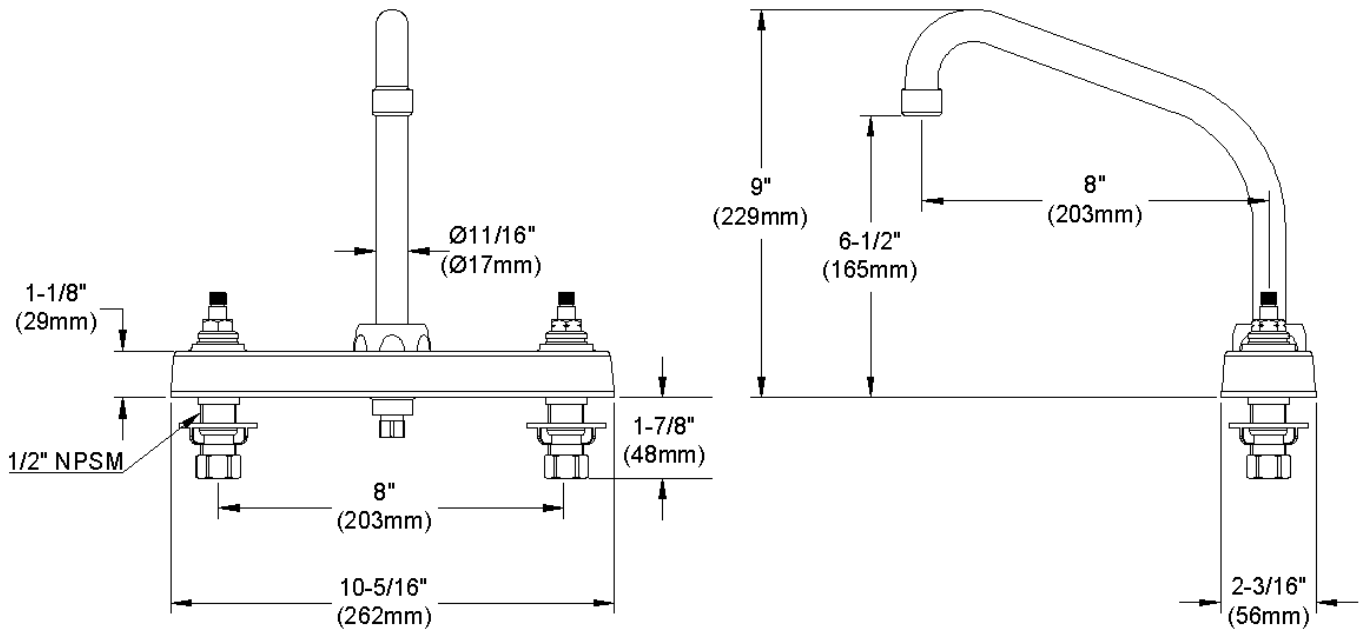

#### GENERAL FEATURES

- Quarter turn ceramic disc cartridge
- Solid brass construction
- Chrome finish
- Replacement cartridge A70001 for cold
- Replacement cartridge A70002 for hot
- Includes spout swing restriction pin

#### COMPLIES WITH:

- ASME/ANSI A112.18.1
- CSA B125-01
- NSF/ANSI 61
- ADA
- UPC/CUPC
- IAPMO Listed

Lever Handle 2 inch, Two Piece

Replacement Handle A55385  
Replacement Escutcheon A55390

**FRONT VIEW**