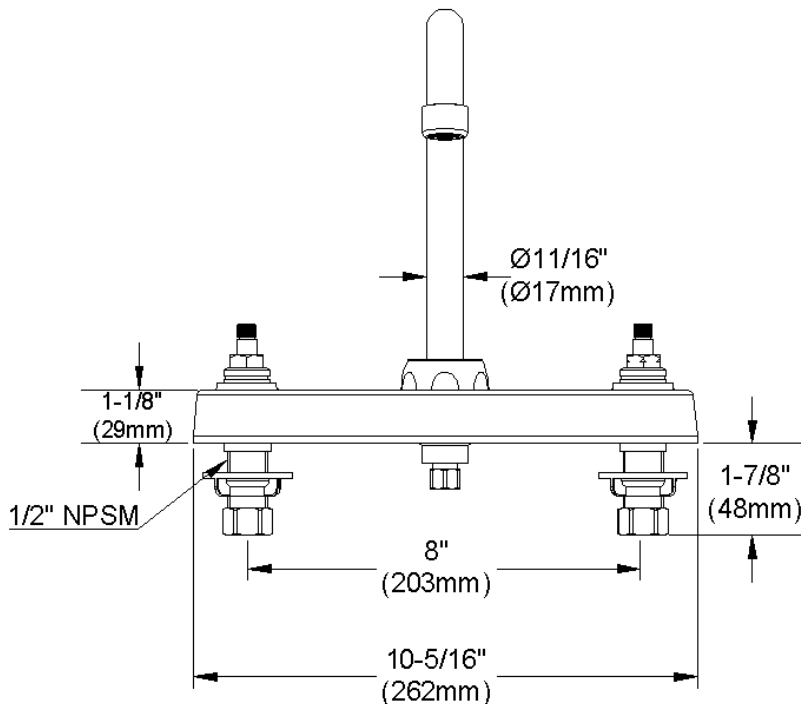

ELKAY[®]

SPECIFICATIONS

Commercial Faucet Model LK810GN04L2 Deck Mount 8" Center Gooseneck 4"

GENERAL FEATURES

- Quarter turn ceramic disc cartridge
- Solid brass construction
- Chrome finish
- Replacement cartridge A70001 for cold
- Replacement cartridge A70002 for hot
- Includes spout swing restriction pin

COMPLIES WITH:

- ASME/ANSI A112.18.1
- CSA B125-01
- NSF/ANSI 61
- ADA
- UPC/CUPC
- IAPMO Listed

Lever Handle 2 inch, Two Piece

Replacement Handle A55385
Replacement Escutcheon A55390

FRONT VIEW

(shown less handles)