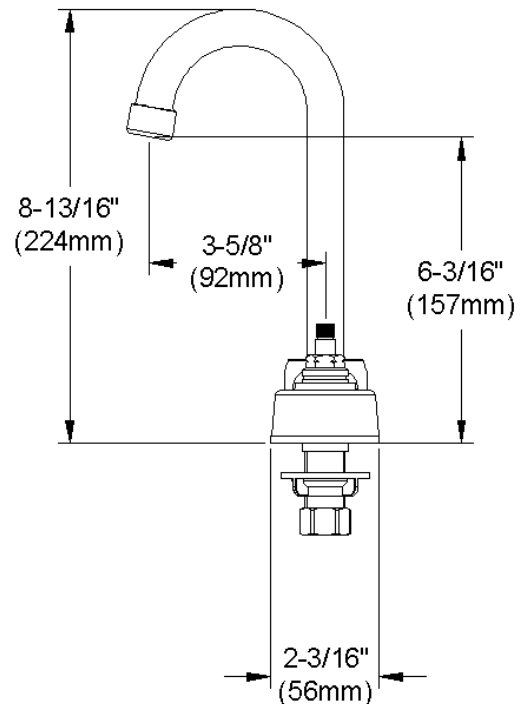

ELKAY[®]

SPECIFICATIONS

Commercial Faucet Model LK810GN04L2 Deck Mount 8" Center Gooseneck 4"

GENERAL FEATURES

- Quarter turn ceramic disc cartridge
- Solid brass construction
- Chrome finish
- Replacement cartridge A70001 for cold
- Replacement cartridge A70002 for hot
- Includes spout swing restriction pin

COMPLIES WITH:

- ASME/ANSI A112.18.1
- CSA B125-01
- NSF/ANSI 61
- ADA
- UPC/CUPC
- IAPMO Listed

Lever Handle 2 inch, Two Piece

Replacement Handle A55385
Replacement Escutcheon A55390

FRONT VIEW

(shown less handles)