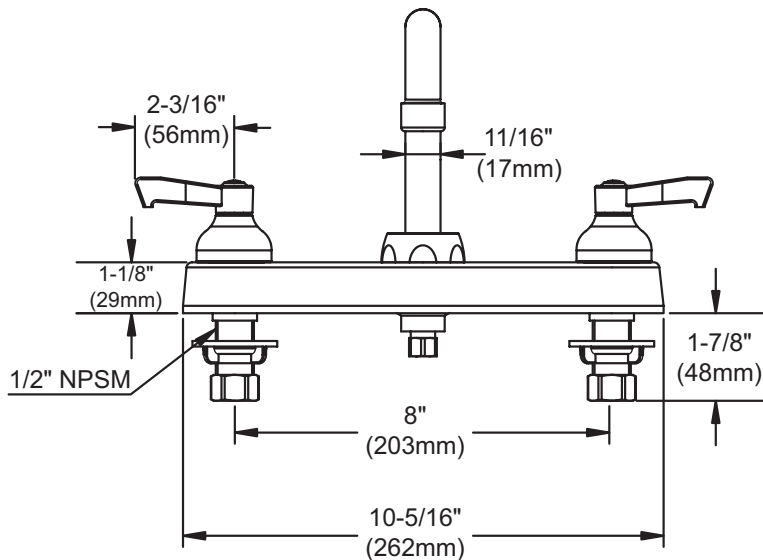

ELKAY®

SPECIFICATIONS

Commercial Faucet Model LK810AT08L2 Deck Mount 8" Center Arc Tube 8"

GENERAL FEATURES

- Quarter turn ceramic disc cartridge
- Solid brass construction
- Chrome finish
- Replacement cartridge A70001 for cold
- Replacement cartridge A70002 for hot
- Includes spout swing restriction pin

COMPLIES WITH:

- ASME/ANSI A112.18.1
- CSA B125-01
- NSF/ANSI 61
- ADA
- UPC/CUPC
- IAPMO Listed

FRONT VIEW