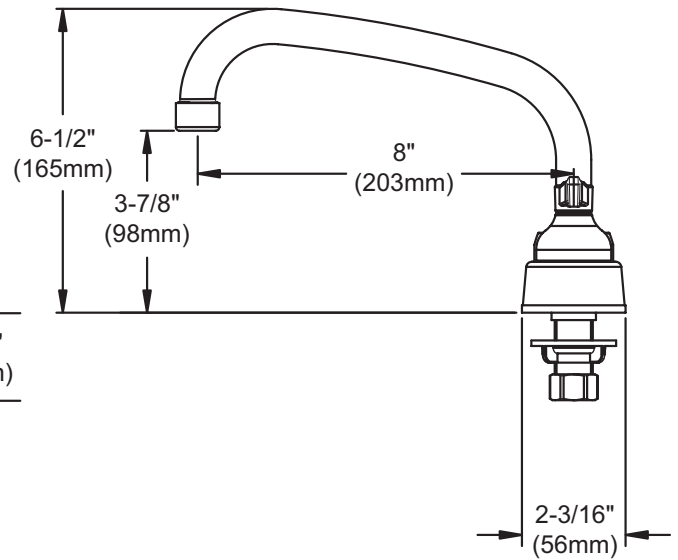

#### GENERAL FEATURES

- Quarter turn ceramic disc cartridge
- Solid brass construction
- Chrome finish
- Replacement cartridge A70001 for cold
- Replacement cartridge A70002 for hot
- Includes spout swing restriction pin

#### COMPLIES WITH:

- ASME/ANSI A112.18.1
- CSA B125-01
- NSF/ANSI 61
- ADA
- UPC/CUPC
- IAPMO Listed

**FRONT VIEW**

**SIDE VIEW**

<b>Job Name:</b> _____	<b>Item #:</b> _____
<b>Notes:</b> _____	
<b>Architect/Engineer Approval:</b> _____	<b>Date:</b> _____