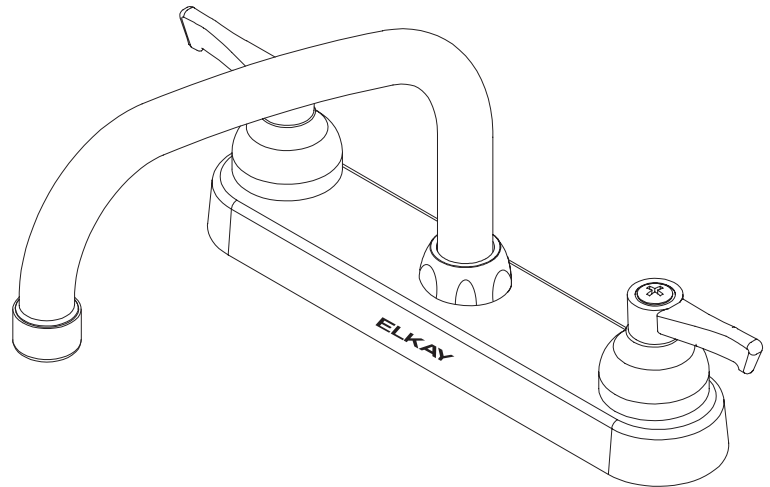

ELKAY®

SPECIFICATIONS

Commercial Faucet Model LK810AT08L2 Deck Mount 8" Center Arc Tube 8"

GENERAL FEATURES

- Quarter turn ceramic disc cartridge
- Solid brass construction
- Chrome finish
- Replacement cartridge A70001 for cold
- Replacement cartridge A70002 for hot
- Includes spout swing restriction pin

COMPLIES WITH:

- ASME/ANSI A112.18.1
- CSA B125-01
- NSF/ANSI 61
- ADA
- UPC/CUPC
- IAPMO Listed

FRONT VIEW