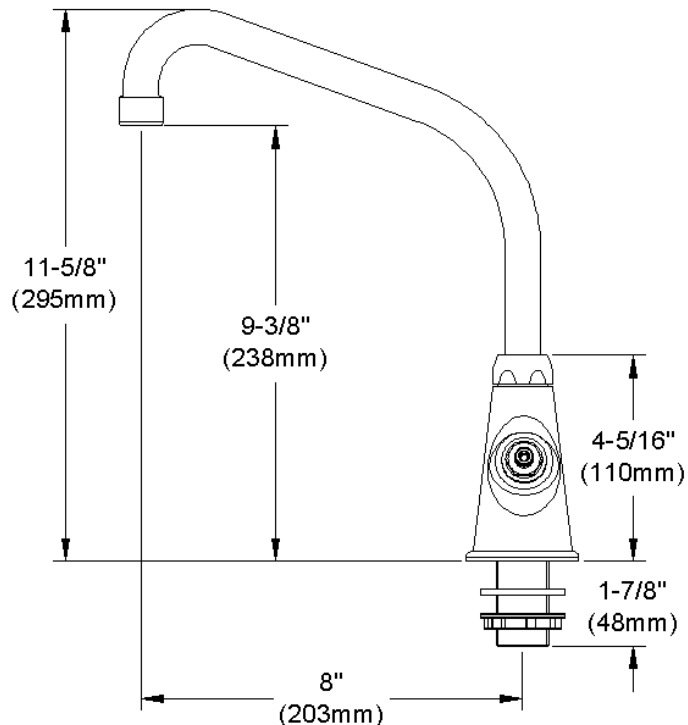

ELKAY[®]

SPECIFICATIONS

Commercial Faucet Model LK500HA08L2 Deck Mount Single Hole High Arc 8"

GENERAL FEATURES

- Quarter turn ceramic disc cartridge
- Solid brass construction
- Chrome Finish
- Replacement cartridge A70001 for cold
- Replacement cartridge A70002 for hot
- Includes spout swing restriction pin
- Dual control

COMPLIES WITH:

- ASME/ANSI A112.18.1
- CSA B125-01
- NSF/ANSI 61
- ADA
- UPC/CUPC
- IAPMO Listed

Lever Handle 2 inch, Two Piece

Replacement Handle A55385
Replacement Escutcheon A55391

FRONT VIEW

(shown less handles)