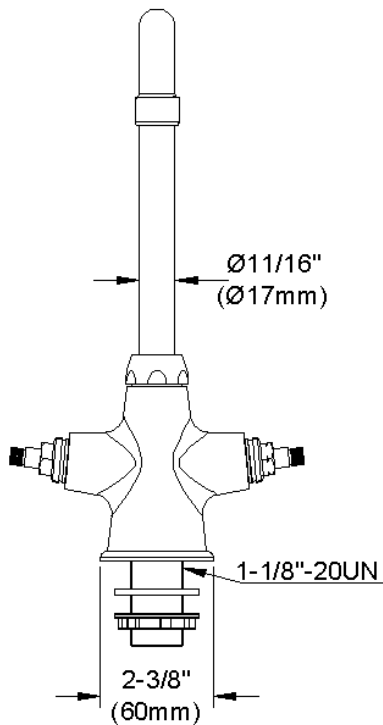

ELKAY[®]

SPECIFICATIONS

Commercial Faucet Model LK500HA08L2 Deck Mount Single Hole High Arc 8"

GENERAL FEATURES

- Quarter turn ceramic disc cartridge
- Solid brass construction
- Chrome Finish
- Replacement cartridge A70001 for cold
- Replacement cartridge A70002 for hot
- Includes spout swing restriction pin
- Dual control

COMPLIES WITH:

- ASME/ANSI A112.18.1
- CSA B125-01
- NSF/ANSI 61
- ADA
- UPC/CUPC
- IAPMO Listed

Lever Handle 2 inch, Two Piece

Replacement Handle A55385
Replacement Escutcheon A55391

FRONT VIEW

(shown less handles)