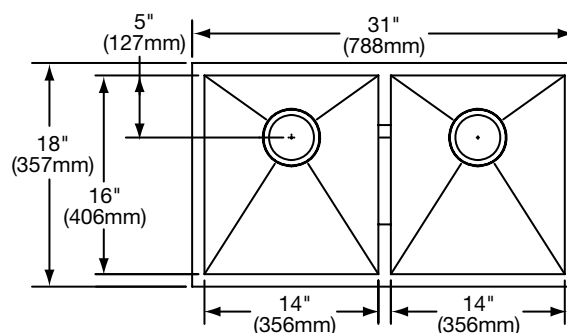

DESIGN FEATURES

Bowl Depth: 11" (280mm).

Coved Corners: Zero radius.

Rim Height: 1" (25mm).

Finish: Exposed surfaces have a polished satin finish.

Maximum Countertop Thickness: 1-1/2" (38mm).

Underside: Fully protected by heavy duty Sound Guard® undercoating designed to prevent condensation and dampen sound.

Unique partition design.

OTHER

Drain Opening: 3-1/2" (89mm).

Sink complies with ASME A112.19.3.

SINK DIMENSIONS*

Model Number	Overall		Inside Front Bowl			Inside Back Bowl			Drain Opening	Cutout in Countertop [1/2" (13mm) Corner Radius]		Minimum Cabinet Size
	L	W	L	W	D	L	W	D		L	W	
EFT311811	31 (788mm)	18 (457mm)	14 (356mm)	16 (406mm)	11 (279mm)	14 (356mm)	16 (406mm)	11 (279mm)	3 1/2 (89mm)	30 1/8 (765mm)	17 1/8 (435mm)	36 (9.4mm)

*Length is left to right. Width is front to back.

Model EFT311811

OPTIONAL ACCESSORIES*

Model Number	Description	Overall			Material
		L	W	Depth/Thickness	
LKCB1416HW	Cutting Board	15 (381mm)	17 (432mm)	1 (25mm)	Hardwood
LKLOBG1416SS	Bottom Grid	13 (330mm)	15 (381mm)	3/4 (19mm)	Stainless Steel
LKDTD1416SS	Drain Tray	14 7/8 (378mm)	16 7/8 (429mm)	3 (76mm)	Stainless Steel

*Length is left to right. Width is front to back.

Model LKCB1416HW

Model LKLOBG1416SS

Model LKDTD1416SS

Installation Profile

In keeping with our policy of continuing product improvement, Elkay reserves the right to change product specifications without notice. Please visit elkayusa.com for most current version of Elkay product specification sheets.