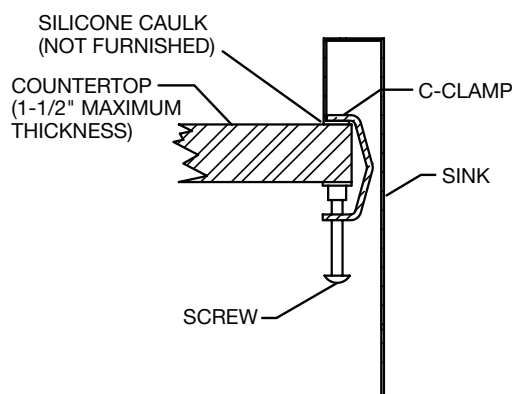

DESIGN FEATURES

Bowl Depth: 11" (280mm).

Coved Corners: Zero radius.

Rim Height: 1" (25mm).

Finish: Exposed surfaces have a polished satin finish.

Maximum Countertop Thickness: 1-1/2" (38mm).

Underside: Fully protected by heavy duty Sound Guard® undercoating designed to prevent condensation and dampen sound.

*Length is left to right. Width is front to back.

Model LKCB1416HW

Model LKLOBG1416SS

Model LKDTD1416SS

Installation Profile

In keeping with our policy of continuing product improvement, Elkay reserves the right to change product specifications without notice. Please visit elkayusa.com for most current version of Elkay product specification sheets.