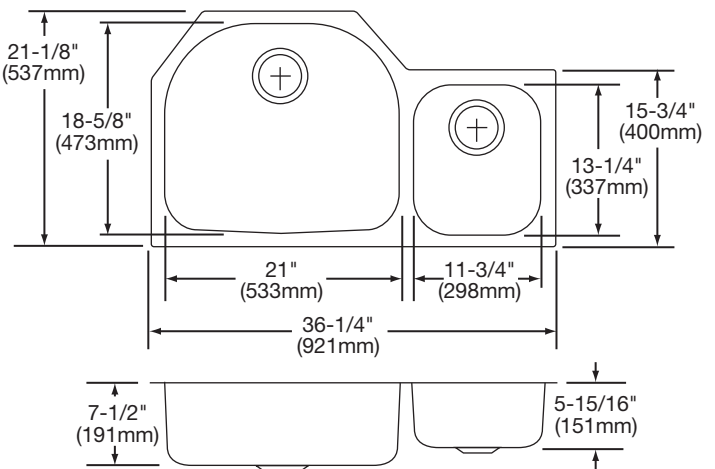

Bowl Depths: ELUH3621L/R – 5-15/16" (151mm) (small bowl), 7-1/2" (191mm) (large bowl).

ELUH362110L/R – 5-15/16" (151mm) (small bowl), 10" (254mm) (large bowl).

Finish: Exposed surfaces are hand blended to a lustrous satin finish.

Elkay

elkayusa.com

2222 Camden Court
Oak Brook, IL 60523

Printed in U.S.A.
©2008 Elkay

(Rev. 10/08) 1-107G

**Harmony® Undermount Double Bowl Sink
Model ELUH3621 Series**

**ELKAY®
SPECIFICATIONS**

SINK DIMENSIONS*

Model Number	Overall		Inside Left Bowl			Inside Right Bowl			Cutout in Countertop	Minimum Cabinet Size
	L	W	L	W	D	L	W	D		
ELUH3621L	36 ¹ / ₄ (921mm)	21 ¹ / ₈ (537mm)	11 ³ / ₄ (298mm)	13 ¹ / ₄ (337mm)	5 ¹⁵ / ₁₆ (151mm)	21 (533mm)	18 ⁵ / ₈ (473mm)	7 ¹ / ₂ (191mm)	See Template**	42 (1067mm)
ELUH3621R	36 ¹ / ₄ (921mm)	21 ¹ / ₈ (537mm)	21 (533mm)	18 ⁵ / ₈ (473mm)	7 ¹ / ₂ (191mm)	11 ³ / ₄ (298mm)	13 ¹ / ₄ (337mm)	5 ¹⁵ / ₁₆ (151mm)		42 (1067mm)
ELUH362110L	36 ¹ / ₄ (921mm)	21 ¹ / ₈ (537mm)	11 ³ / ₄ (298mm)	13 ¹ / ₄ (337mm)	5 ¹⁵ / ₁₆ (151mm)	21 (533mm)	18 ⁵ / ₈ (473mm)	10 (254mm)		42 (1067mm)
ELUH362110R	36 ¹ / ₄ (921mm)	21 ¹ / ₈ (537mm)	21 (533mm)	18 ⁵ / ₈ (473mm)	10 (254mm)	11 ³ / ₄ (298mm)	13 ¹ / ₄ (337mm)	5 ¹⁵ / ₁₆ (151mm)		42 (1067mm)

*Length is left to right. Width is front to back.

**Template is packed with every sink.

Model ELUH3621L Illustrated

Model ELUH3621R Illustrated

Model ELUH362110L Illustrated

Model ELUH362110R Illustrated