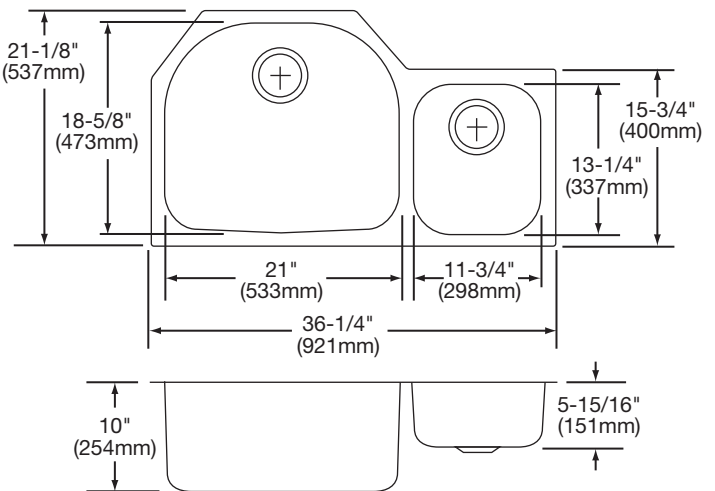

Bowl Depths: ELUH3621L/R – 5-15/16" (151mm) (small bowl), 7-1/2" (191mm) (large bowl).

ELUH362110L/R – 5-15/16" (151mm) (small bowl), 10" (254mm) (large bowl).

Finish: Exposed surfaces are hand blended to a lustrous satin finish.

Model Number	Overall		Inside Left Bowl			Inside Right Bowl			Cutout in Countertop	Minimum Cabinet Size
	L	W	L	W	D	L	W	D		
ELUH3621L	36 ¹ / ₄ (921mm)	21 ¹ / ₈ (537mm)	11 ³ / ₄ (298mm)	13 ¹ / ₄ (337mm)	5 ¹⁵ / ₁₆ (151mm)	21 (533mm)	18 ⁵ / ₈ (473mm)	7 ¹ / ₂ (191mm)	See Template**	42 (1067mm)
ELUH3621R	36 ¹ / ₄ (921mm)	21 ¹ / ₈ (537mm)	21 (533mm)	18 ⁵ / ₈ (473mm)	7 ¹ / ₂ (191mm)	11 ³ / ₄ (298mm)	13 ¹ / ₄ (337mm)	5 ¹⁵ / ₁₆ (151mm)		42 (1067mm)
ELUH362110L	36 ¹ / ₄ (921mm)	21 ¹ / ₈ (537mm)	11 ³ / ₄ (298mm)	13 ¹ / ₄ (337mm)	5 ¹⁵ / ₁₆ (151mm)	21 (533mm)	18 ⁵ / ₈ (473mm)	10 (254mm)		42 (1067mm)
ELUH362110R	36 ¹ / ₄ (921mm)	21 ¹ / ₈ (537mm)	21 (533mm)	18 ⁵ / ₈ (473mm)	10 (254mm)	11 ³ / ₄ (298mm)	13 ¹ / ₄ (337mm)	5 ¹⁵ / ₁₆ (151mm)		42 (1067mm)

*Length is left to right. Width is front to back.

**Template is packed with every sink.

Model ELUH3621L Illustrated

Model ELUH3621R Illustrated

Model ELUH362110L Illustrated

Model ELUH362110R Illustrated