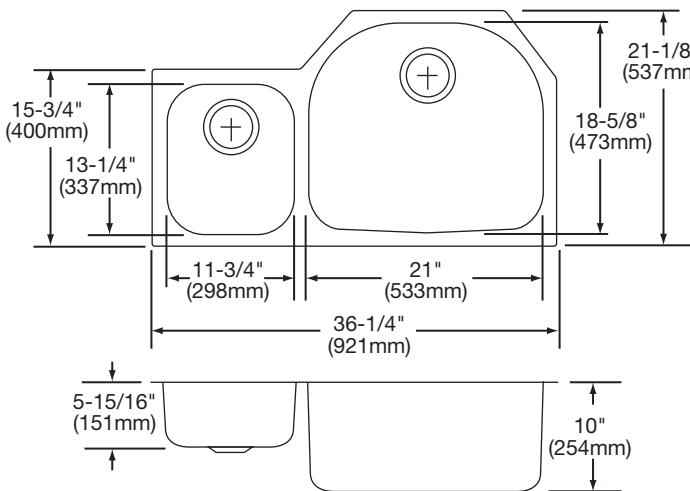

Bowl Depths: ELUH3621L/R – 5-15/16" (151mm) (small bowl), 7-1/2" (191mm) (large bowl).

ELUH362110L/R – 5-15/16" (151mm) (small bowl), 10" (254mm) (large bowl).

Finish: Exposed surfaces are hand blended to a lustrous satin finish.

Model Number	Overall		Inside Left Bowl			Inside Right Bowl			Cutout in Countertop	Minimum Cabinet Size
	L	W	L	W	D	L	W	D		
ELUH3621L	36 ¹ / ₄ (921mm)	21 ¹ / ₈ (537mm)	11 ³ / ₄ (298mm)	13 ¹ / ₄ (337mm)	5 ¹⁵ / ₁₆ (151mm)	21 (533mm)	18 ⁵ / ₈ (473mm)	7 ¹ / ₂ (191mm)	See Template**	42 (1067mm)
ELUH3621R	36 ¹ / ₄ (921mm)	21 ¹ / ₈ (537mm)	21 (533mm)	18 ⁵ / ₈ (473mm)	7 ¹ / ₂ (191mm)	11 ³ / ₄ (298mm)	13 ¹ / ₄ (337mm)	5 ¹⁵ / ₁₆ (151mm)		42 (1067mm)
ELUH362110L	36 ¹ / ₄ (921mm)	21 ¹ / ₈ (537mm)	11 ³ / ₄ (298mm)	13 ¹ / ₄ (337mm)	5 ¹⁵ / ₁₆ (151mm)	21 (533mm)	18 ⁵ / ₈ (473mm)	10 (254mm)		42 (1067mm)
ELUH362110R	36 ¹ / ₄ (921mm)	21 ¹ / ₈ (537mm)	21 (533mm)	18 ⁵ / ₈ (473mm)	10 (254mm)	11 ³ / ₄ (298mm)	13 ¹ / ₄ (337mm)	5 ¹⁵ / ₁₆ (151mm)		42 (1067mm)

*Length is left to right. Width is front to back.

**Template is packed with every sink.

Model ELUH3621L Illustrated

Model ELUH3621R Illustrated

Model ELUH362110L Illustrated

Model ELUH362110R Illustrated