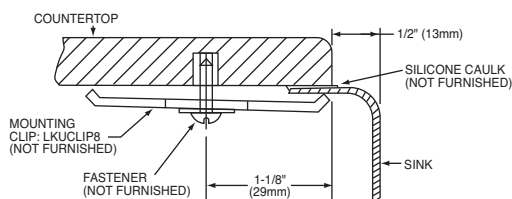

Utenstil Caddy for Rinsing Basket: LKWUCSS.

Model ELUH3621L

Model ELUH362110R

Installation Profile

The template provided with each sink provides the only type of installation recommended by Elkay.

SEE OTHER SIDE FOR PRODUCT DIMENSIONS.