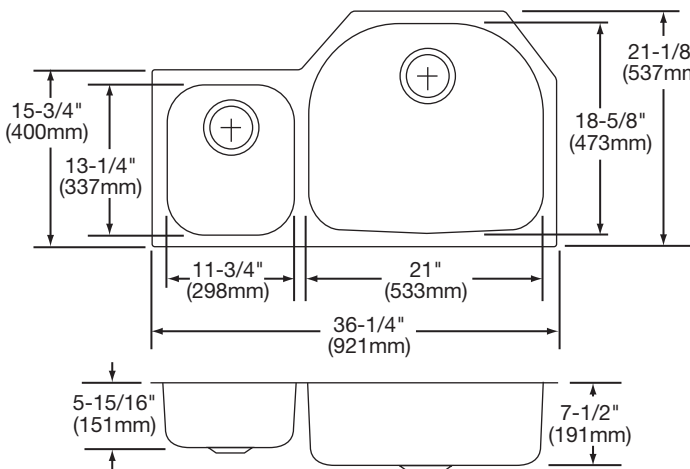

Bowl Depths: ELUH3621L/R – 5-15/16" (151mm) (small bowl), 7-1/2" (191mm) (large bowl).

ELUH362110L/R – 5-15/16" (151mm) (small bowl), 10" (254mm) (large bowl).

Finish: Exposed surfaces are hand blended to a lustrous satin finish.

Elkay

elkayusa.com

2222 Camden Court
Oak Brook, IL 60523

Printed in U.S.A.
©2008 Elkay

(Rev. 10/08) 1-107G

**Harmony® Undermount Double Bowl Sink
Model ELUH3621 Series**

**ELKAY®
SPECIFICATIONS**

SINK DIMENSIONS*

Model Number	Overall		Inside Left Bowl			Inside Right Bowl			Cutout in Countertop	Minimum Cabinet Size
	L	W	L	W	D	L	W	D		
ELUH3621L	36 ¹ / ₄ (921mm)	21 ¹ / ₈ (537mm)	11 ³ / ₄ (298mm)	13 ¹ / ₄ (337mm)	5 ¹⁵ / ₁₆ (151mm)	21 (533mm)	18 ⁵ / ₈ (473mm)	7 ¹ / ₂ (191mm)	See Template**	42 (1067mm)
ELUH3621R	36 ¹ / ₄ (921mm)	21 ¹ / ₈ (537mm)	21 (533mm)	18 ⁵ / ₈ (473mm)	7 ¹ / ₂ (191mm)	11 ³ / ₄ (298mm)	13 ¹ / ₄ (337mm)	5 ¹⁵ / ₁₆ (151mm)		42 (1067mm)
ELUH362110L	36 ¹ / ₄ (921mm)	21 ¹ / ₈ (537mm)	11 ³ / ₄ (298mm)	13 ¹ / ₄ (337mm)	5 ¹⁵ / ₁₆ (151mm)	21 (533mm)	18 ⁵ / ₈ (473mm)	10 (254mm)		42 (1067mm)
ELUH362110R	36 ¹ / ₄ (921mm)	21 ¹ / ₈ (537mm)	21 (533mm)	18 ⁵ / ₈ (473mm)	10 (254mm)	11 ³ / ₄ (298mm)	13 ¹ / ₄ (337mm)	5 ¹⁵ / ₁₆ (151mm)		42 (1067mm)

*Length is left to right. Width is front to back.

**Template is packed with every sink.

Model ELUH3621L Illustrated

Model ELUH3621R Illustrated

Model ELUH362110L Illustrated

Model ELUH362110R Illustrated