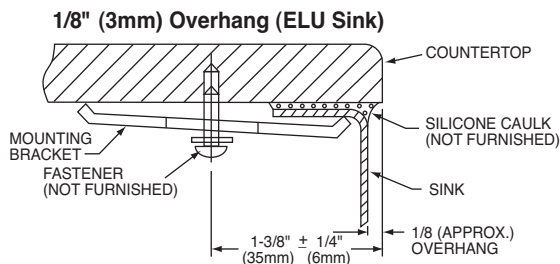

SEE OTHER SIDE FOR PRODUCT DIMENSIONS.

In keeping with our policy of continuing product improvement, Elkay reserves the right to change product specifications without notice. Please visit elkayusa.com for most current version of Elkay product specification sheets.

This specification describes an Elkay product with design, quality and functional benefits to the user. When making a comparison of other producers' offerings, be certain these features are not overlooked.