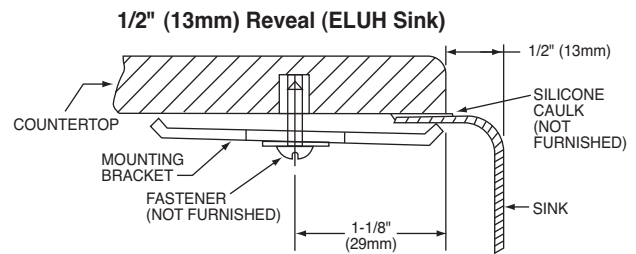

SEE OTHER SIDE FOR PRODUCT DIMENSIONS.

In keeping with our policy of continuing product improvement, Elkay reserves the right to change product specifications without notice. Please visit elkayusa.com for most current version of Elkay product specification sheets.

This specification describes an Elkay product with design, quality and functional benefits to the user. When making a comparison of other producers' offerings, be certain these features are not overlooked.