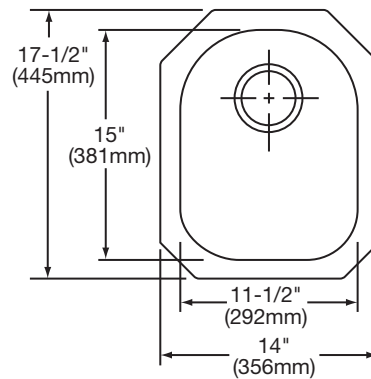

**Harmony® Undermount Single Bowl Sink
Models ELU1317 and ELUH1317**

**ELKAY®
SPECIFICATIONS**

SINK DIMENSIONS*

Model Number	Overall		Inside Bowl			Cutout in Countertop	Minimum Cabinet Size
	L	W	L	W	D		
ELU1317	13 (330mm)	16½" (419mm)	11½" (292mm)	15 (381mm)	7½" (191mm)	See Template**	18 (457mm)
ELUH1317	14 (356mm)	17½" (445mm)	11½" (292mm)	15 (381mm)	7½" (191mm)		18 (457mm)

*Length is left to right. Width is front to back.

**Template and countertop mounting clips are packed with every sink.

Model ELU1317 Illustrated

Model ELUH1317 Illustrated