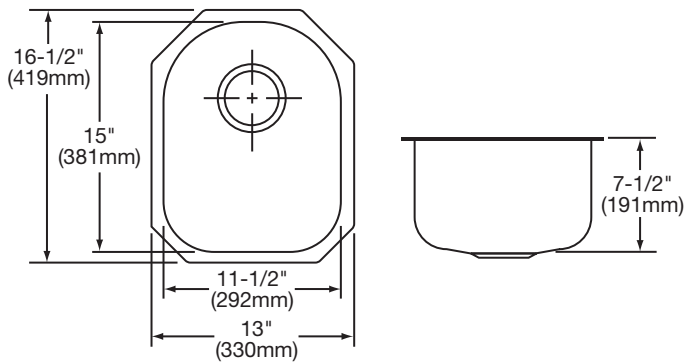

**Harmony® Undermount Single Bowl Sink
Models ELU1317 and ELUH1317**

**ELKAY®
SPECIFICATIONS**

SINK DIMENSIONS*

Model Number	Overall		Inside Bowl			Cutout in Countertop	Minimum Cabinet Size
	L	W	L	W	D		
ELU1317	13 (330mm)	16½" (419mm)	11½" (292mm)	15 (381mm)	7½" (191mm)	See Template**	18 (457mm)
ELUH1317	14 (356mm)	17½" (445mm)	11½" (292mm)	15 (381mm)	7½" (191mm)		18 (457mm)

*Length is left to right. Width is front to back.

**Template and countertop mounting clips are packed with every sink.

Model ELU1317 Illustrated

Model ELUH1317 Illustrated