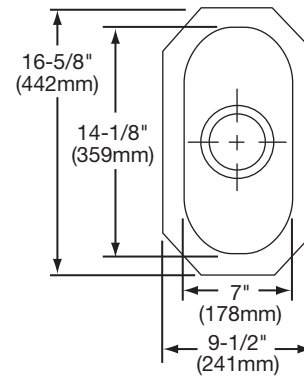

Elkay

elkayusa.com

2222 Camden Court
Oak Brook, IL 60523

Printed in U.S.A.
©2008 Elkay

(Rev. 6/08) 1-120E

**Harmony® Undermount Single Bowl Sink
Models ELU714 and ELUH714**

**ELKAY®
SPECIFICATIONS**

SINK DIMENSIONS*

Model Number	Overall		Inside Bowl			Cutout in Countertop	Minimum Cabinet Size
	L	W	L	W	D		
ELU714	8 ¹ / ₂ (216mm)	15 ⁵ / ₈ (397mm)	7 (178mm)	14 ¹ / ₈ (359mm)	5 ⁹ / ₁₆ (141mm)	See Template**	15 (381mm)
ELUH714	9 ¹ / ₂ (241mm)	16 ⁵ / ₈ (442mm)	7 (178mm)	14 ¹ / ₈ (359mm)	5 ⁹ / ₁₆ (141mm)		15 (381mm)

*Length is left to right. Width is front to back.

**Template and countertop mounting clips are packed with every sink.

Model ELU714 Illustrated

Model ELUH714 Illustrated