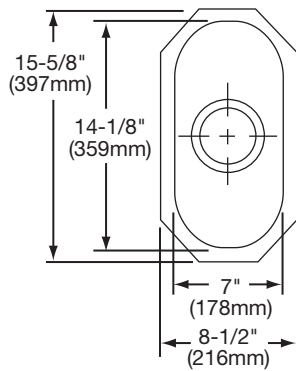

Elkay

elkayusa.com

2222 Camden Court
Oak Brook, IL 60523

Printed in U.S.A.
©2008 Elkay

(Rev. 6/08) 1-120E

**Harmony® Undermount Single Bowl Sink
Models ELU714 and ELUH714**

**ELKAY®
SPECIFICATIONS**

SINK DIMENSIONS*

Model Number	Overall		Inside Bowl			Cutout in Countertop	Minimum Cabinet Size
	L	W	L	W	D		
ELU714	8 ¹ / ₂ (216mm)	15 ⁵ / ₈ (397mm)	7 (178mm)	14 ¹ / ₈ (359mm)	5 ⁹ / ₁₆ (141mm)	See Template**	15 (381mm)
ELUH714	9 ¹ / ₂ (241mm)	16 ⁵ / ₈ (442mm)	7 (178mm)	14 ¹ / ₈ (359mm)	5 ⁹ / ₁₆ (141mm)		15 (381mm)

*Length is left to right. Width is front to back.

**Template and countertop mounting clips are packed with every sink.

Model ELU714 Illustrated

Model ELUH714 Illustrated