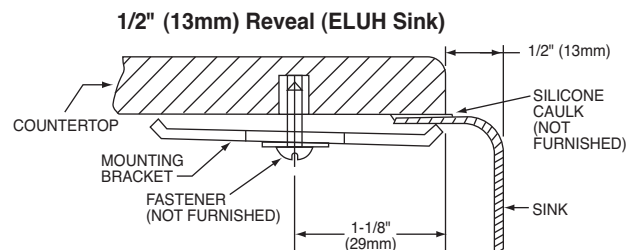

Drain: LK99.

Rinsing Basket: LKWRB715SS.

Utensil Caddy for Rinsing Basket: LKWUCSS.

Model ELU714

Installation Profile of ELU and ELUH Single Bowl Models

The template provided with each ELU/ELUH sink provides the only type of installation recommended by Elkay.

*Length is left to right. Width is front to back.

**Template and countertop mounting clips are packed with every sink.

Model ELU714 Illustrated

Model ELUH714 Illustrated