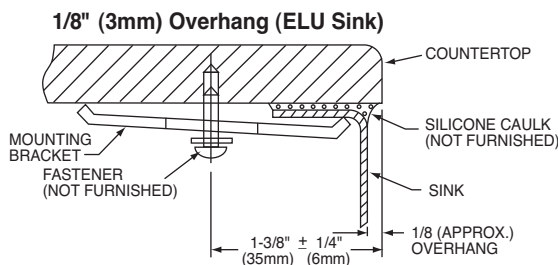

Drain: LK99.

Rinsing Basket: LKWRB715SS.

Utensil Caddy for Rinsing Basket: LKWUCSS.

Model ELU714

Installation Profile of ELU and ELUH Single Bowl Models

The template provided with each ELU/ELUH sink provides the only type of installation recommended by Elkay.

SEE OTHER SIDE FOR PRODUCT DIMENSIONS.

In keeping with our policy of continuing product improvement, Elkay reserves the right to change product specifications without notice. Please visit elkayusa.com for most current version of Elkay product specification sheets.