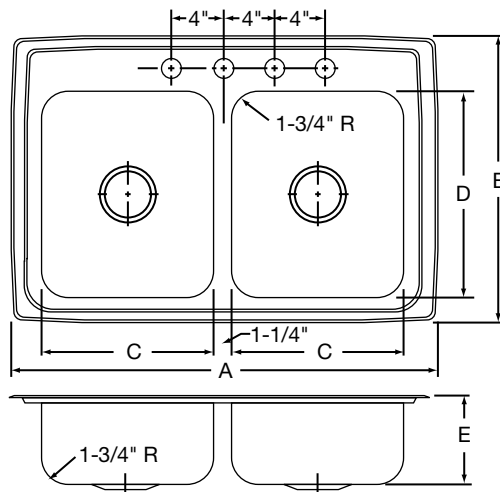

### DESIGN FEATURES

Bowl Depths: 7-1/4" (PSR3319 and PSR4322), 7-1/2" (PSR3321).

Coved Corners: 1-3/4".

Bowl and Faucet Deck Recess: 3/16" drop ledge.

Finish: Exposed surfaces are polished to a lustrous, highlighted bright satin finish.

### OTHER

Drain Openings: 3-1/2".

Faucet Holes: Available with 0, 1, 2, MR2, 3, 4 or 5, 1-1/2" diameter faucet holes 4" centers.

NOTE: Unless otherwise specified, sink is furnished with 4 faucet holes.

These sinks comply with ANSI Standard A112.19.3M.

### SINK DIMENSIONS (INCHES)\*

Model Number	Overall		Inside Each Bowl			Cutout in Countertop (1 1/2" Radius Corners)		No. of 1 1/2" Dia. Faucet Holes 4" Center	Minimum Cabinet Size	Ship. Wt. Lbs.
	L	W	L	W	D	L	W			
	A	B	C	D	E	L	W			
PSR3319	33	19 1/2	14	14	7 1/4	32 3/8	18 7/8	1, 2, MR2, 3, 4 or 5	36	16
PSR3321	33	21 1/4	13 1/2	16	7 1/2	32 3/8	20 5/8	1, 2, MR2, 3, 4 or 5	36	17
PSR4322	43	22	19	16	7 1/4	42 3/8	21 3/8	1, 2, MR2, 3, 4 or 5	48	20

\*Length is left to right. Width is front to back.

Model PSR33214 Illustrated