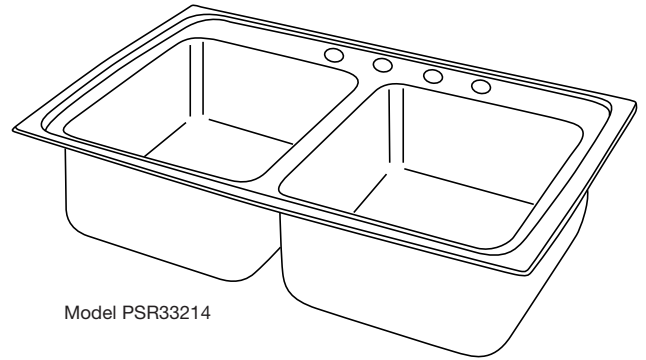

ELKAY® SPECIFICATIONS

Pacemaker® Double Bowl Sink 20 Gauge - Type 304 - Self-Rim Model PSR Series

GENERAL

Fine quality Pacemaker double bowl hospitality sink seamlessly drawn of #20 gauge, type 304 (18-8) nickel bearing stainless steel. Self-rimming.

DESIGN FEATURES

Bowl Depths: 7-1/4" (PSR3319 and PSR4322), 7-1/2" (PSR3321).

Coved Corners: 1-3/4".

Bowl and Faucet Deck Recess: 3/16" drop ledge.

Finish: Exposed surfaces are polished to a lustrous, highlighted bright satin finish.

Underside: Fully undercoated to prevent condensation and deaden sound. PSR3321 underside is fully protected by heavy duty Sound Guard® undercoating.

OTHER

Drain Openings: 3-1/2".

Faucet Holes: Available with 0, 1, 2, MR2, 3, 4 or 5, 1-1/2" diameter faucet holes 4" centers.

NOTE: Unless otherwise specified, sink is furnished with 4 faucet holes.

These sinks comply with ANSI Standard A112.19.3M.

These sinks are listed by the International Association of Plumbing and Mechanical Officials as meeting the requirements of the Uniform Plumbing Code.

Model PSR33214

SINK DIMENSIONS (INCHES)*

Model Number	Overall		Inside Each Bowl			Cutout in Countertop (1 1/2" Radius Corners)		No. of 1 1/2" Dia. Faucet Holes 4" Center	Minimum Cabinet Size	Ship. Wt. Lbs.
	L	W	L	W	D	L	W			
	A	B	C	D	E	L	W			
PSR3319	33	19 1/2	14	14	7 1/4	32 3/8	18 7/8	1, 2, MR2, 3, 4 or 5	36	16
PSR3321	33	21 1/4	13 1/2	16	7 1/2	32 3/8	20 5/8	1, 2, MR2, 3, 4 or 5	36	17
PSR4322	43	22	19	16	7 1/4	42 3/8	21 3/8	1, 2, MR2, 3, 4 or 5	48	20

*Length is left to right. Width is front to back.