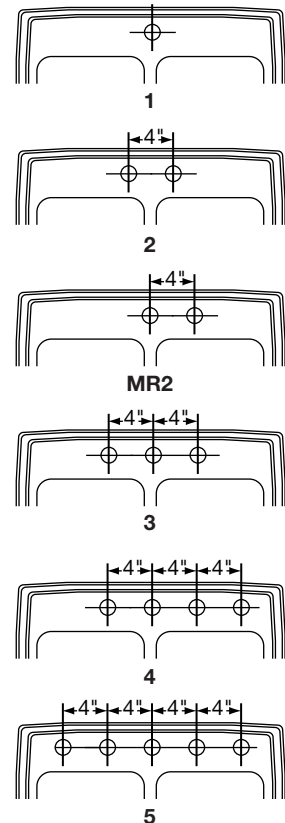

HOLE DRILLING CONFIGURATIONS

ALL DIMENSIONS IN INCHES, TO CONVERT TO MILLIMETERS MULTIPLY BY 25.4.

In keeping with our policy of continuing product improvement, Elkay reserves the right to change product specifications without notice.

This specification describes an Elkay product with design, quality and functional benefits to the user. When making a comparison of other producers' offerings, be certain these features are not overlooked.

Elkay

www.elkayusa.com

2222 Camden Court
Oak Brook, IL 60523

Printed in U.S.A.
©2003 Elkay

(Rev. 10/03) 1-75D