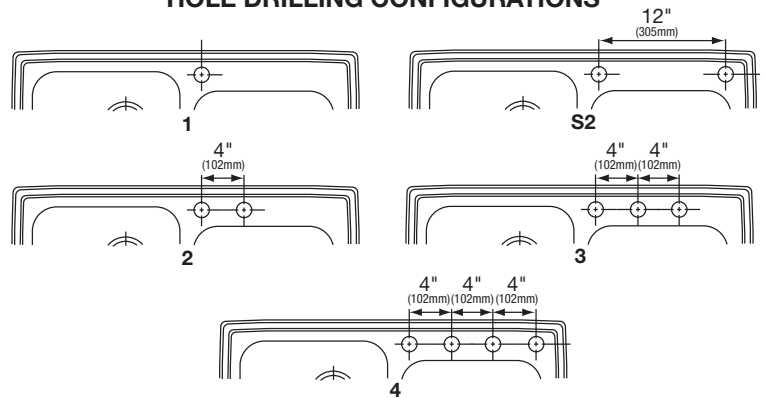

HOLE DRILLING CONFIGURATIONS