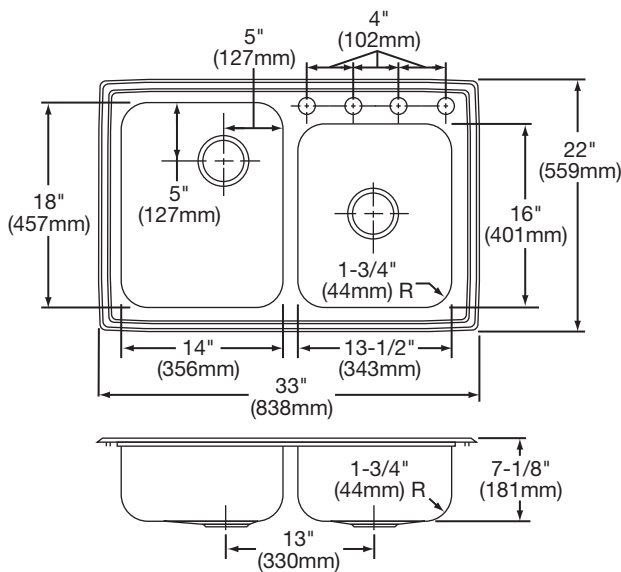

### DESIGN FEATURES

Bowl Depth: 7-1/8" (181mm).

Coved Corners: 1-3/4" (44mm) vertical and horizontal radius.

Bowl and Faucet Deck Recess: 3/16" (5mm) below outside edge of sink.

Finish: Exposed surfaces are polished to a bright satin finish.

### OTHER

Drain Opening: 3-1/2" (89mm).

NOTE: Unless otherwise specified, sink is furnished with 4 faucet holes as shown.

### SINK DIMENSIONS\*

U-Channel Model Number	Quick-Clip® Model Number	Overall		Inside Left Bowl			Inside Right Bowl			Cutout in Countertop [1 1/2" (38mm) Radius Corners]		No. of 1 1/2" (38mm) Dia. Faucet Holes	Minimum Cabinet Size
		L	W	L	W	D	L	W	D	L	W		
PSR250	PSRQ250	33 (838mm)	22 (559mm)	14 (356mm)	18 (457mm)	7 1/8 (181mm)	13 1/2 (343mm)	16 (401mm)	7 1/8 (181mm)	32 3/8 (822mm)	21 3/8 (543mm)	1, 2, S2, 3 or 4	36 (914mm)

\*Length is left to right. Width is front to back.

Model PSR(Q)2504

These sinks comply with ASME A112.19.3.

These sinks are listed by the International Association of Plumbing and Mechanical Officials as meeting the requirements of the Uniform Plumbing Code.