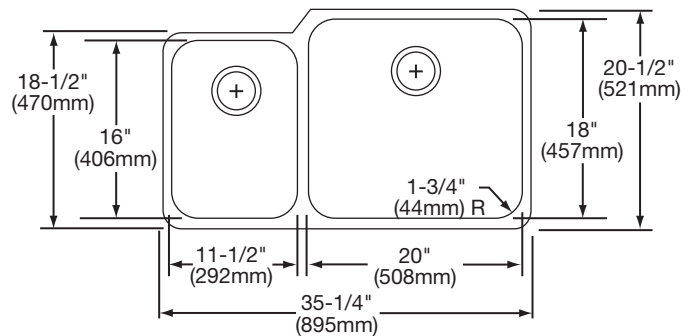

DESIGN FEATURES

Bowl Depths: 9-7/8" (251mm) (large bowl), 7-7/8" (200mm) (small bowl).

Coved Corners: 1-3/4" (44mm) vertical and horizontal radius.

Finish: Exposed surfaces are hand blended to a lustrous highlighted satin finish.

Elkay

elkayusa.com

2222 Camden Court
Oak Brook, IL 60523

Printed in U.S.A.
©2008 Elkay

(Rev. 10/08) 1-193C

**Gourmet® Undermount Double Bowl Sink
Models ELUH3520L and ELUH3520R**

**ELKAY®
SPECIFICATIONS**

SINK DIMENSIONS*

Model Number	Overall		Inside Left Bowl			Inside Right Bowl			Cutout in Countertop	Minimum Cabinet Size
	L	W	L	W	D	L	W	D		
ELUH3520L	35 ¹ / ₄ (895mm)	20 ¹ / ₂ (521mm)	11 ¹ / ₂ (292mm)	16 (406mm)	7 ⁷ / ₈ (200mm)	20 (508mm)	18 (457mm)	9 ⁷ / ₈ (251mm)	See Template**	39 (991mm)
ELUH3520R	35 ¹ / ₄ (895mm)	20 ¹ / ₂ (521mm)	20 (508mm)	18 (457mm)	9 ⁷ / ₈ (200mm)	11 ¹ / ₂ (292mm)	16 (406mm)	7 ⁷ / ₈ (200mm)		39 (991mm)

*Length is left to right. Width is front to back.

**Template and countertop mounting clips are packed with every sink.

Model ELUH3520R Illustrated

Model ELUH3520L Illustrated