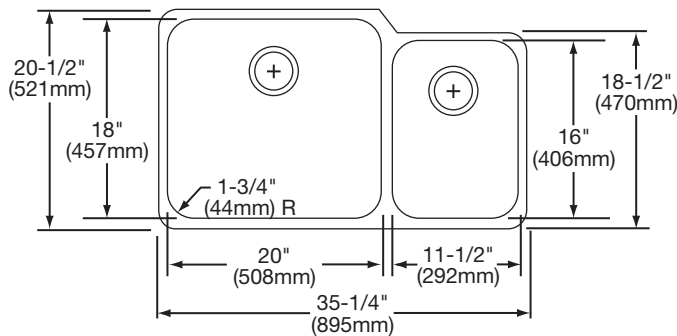

DESIGN FEATURES

Bowl Depths: 9-7/8" (251mm) (large bowl), 7-7/8" (200mm) (small bowl).

Coved Corners: 1-3/4" (44mm) vertical and horizontal radius.

Finish: Exposed surfaces are hand blended to a lustrous highlighted satin finish.

Elkay

elkayusa.com

2222 Camden Court
Oak Brook, IL 60523

Printed in U.S.A.
©2008 Elkay

(Rev. 10/08) 1-193C

**Gourmet® Undermount Double Bowl Sink
Models ELUH3520L and ELUH3520R**

**ELKAY®
SPECIFICATIONS**

SINK DIMENSIONS*

Model Number	Overall		Inside Left Bowl			Inside Right Bowl			Cutout in Countertop	Minimum Cabinet Size
	L	W	L	W	D	L	W	D		
ELUH3520L	35 ¹ / ₄ (895mm)	20 ¹ / ₂ (521mm)	11 ¹ / ₂ (292mm)	16 (406mm)	7 ⁷ / ₈ (200mm)	20 (508mm)	18 (457mm)	9 ⁷ / ₈ (251mm)	See Template**	39 (991mm)
ELUH3520R	35 ¹ / ₄ (895mm)	20 ¹ / ₂ (521mm)	20 (508mm)	18 (457mm)	9 ⁷ / ₈ (200mm)	11 ¹ / ₂ (292mm)	16 (406mm)	7 ⁷ / ₈ (200mm)		39 (991mm)

*Length is left to right. Width is front to back.

**Template and countertop mounting clips are packed with every sink.

Model ELUH3520R Illustrated

Model ELUH3520L Illustrated