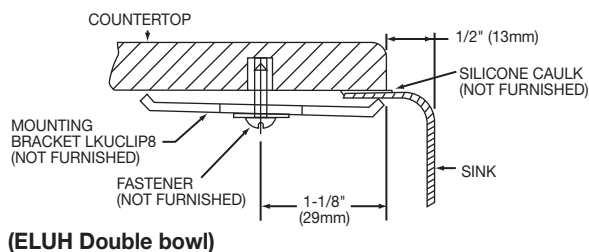

DESIGN FEATURES

Bowl Depths: 9-7/8" (251mm) (large bowl), 7-7/8" (200mm) (small bowl).

Coved Corners: 1-3/4" (44mm) vertical and horizontal radius.

Finish: Exposed surfaces are hand blended to a lustrous highlighted satin finish.

Utensil Caddy for Rinsing Basket: LKWUCSS.

Model ELUH3520R

Model ELUH3520L

Installation Profile of ELUH Double Bowl Models

The template provided with each ELUH sink provides the only type of installation recommended by Elkay.

SEE OTHER SIDE FOR PRODUCT DIMENSIONS.

In keeping with our policy of continuing product improvement, Elkay reserves the right to change product specifications without notice. Please visit elkayusa.com for most current version of Elkay product specification sheets.

*Length is left to right. Width is front to back.

**Template and countertop mounting clips are packed with every sink.

Model ELUH3520R Illustrated

Model ELUH3520L Illustrated