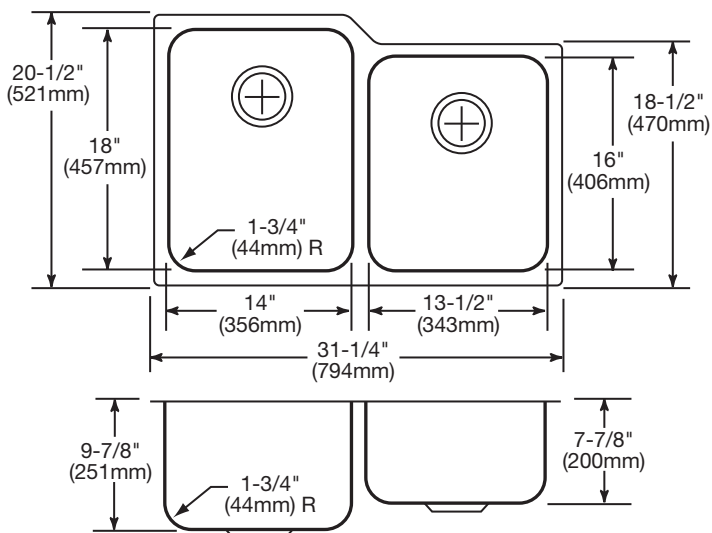

### DESIGN FEATURES

Bowl Depths: 9-7/8" (251mm) (Large Bowl), 7-7/8" (200mm) (Small Bowl).

Coved Corners: 1-3/4" (44mm) vertical and horizontal radius.

Finish: Exposed surfaces are hand blended to a lustrous satin finish.

### OTHER

Drain Opening: 3-1/2" (89mm).

Suffix L (left) or R (right) denotes location of the small bowl.

Note: All Elkay undermount sinks are designed to affix to the underside of any solid surface countertop.

**ELKAY®  
SPECIFICATIONS**

**SINK DIMENSIONS\***

Model Number	Overall		Inside Left Bowl			Inside Right Bowl			Cutout in Countertop	Minimum Cabinet Size
	L	W	L	W	D	L	W	D		
ELUH3120L	31 <sup>1</sup> / <sub>4</sub> (794mm)	20 <sup>1</sup> / <sub>2</sub> (521mm)	13 <sup>1</sup> / <sub>2</sub> (343mm)	16 (406mm)	7 <sup>7</sup> / <sub>8</sub> (200mm)	14 (356mm)	18 (457mm)	9 <sup>7</sup> / <sub>8</sub> (251mm)	See Template**	36 (914mm)
ELUH3120R	31 <sup>1</sup> / <sub>4</sub> (794mm)	20 <sup>1</sup> / <sub>2</sub> (521mm)	14 (356mm)	18 (457mm)	9 <sup>7</sup> / <sub>8</sub> (251mm)	13 <sup>1</sup> / <sub>2</sub> (343mm)	16 (406mm)	7 <sup>7</sup> / <sub>8</sub> (200mm)	See Template**	36 (914mm)

\*Length is left to right. Width is front to back.

\*\*Template is packed with every sink.

Model ELUH3120L Illustrated

Model ELUH3120R Illustrated