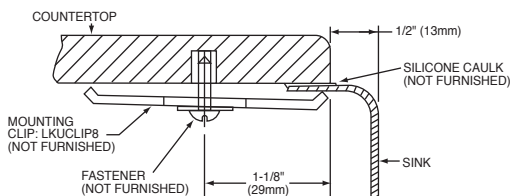

### DESIGN FEATURES

Bowl Depths: 9-7/8" (251mm) (Large Bowl), 7-7/8" (200mm) (Small Bowl).

Coved Corners: 1-3/4" (44mm) vertical and horizontal radius.

Finish: Exposed surfaces are hand blended to a lustrous satin finish.

Rinsing Baskets: LKWRB1418SS (large bowl), LKWRB1316SS (small bowl), LKWERBSS (either bowl).

Utensil Caddy for Rinsing Basket: LKWUCSS.

Model ELUH3120R

### Installation Profile

The template provided with each sink provides the only type of installation recommended by Elkay.

SEE OTHER SIDE FOR PRODUCT DIMENSIONS.

In keeping with our policy of continuing product improvement, Elkay reserves the right to change product specifications without notice. Please visit [elkayusa.com](http://elkayusa.com) for most current version of Elkay product specification sheets.