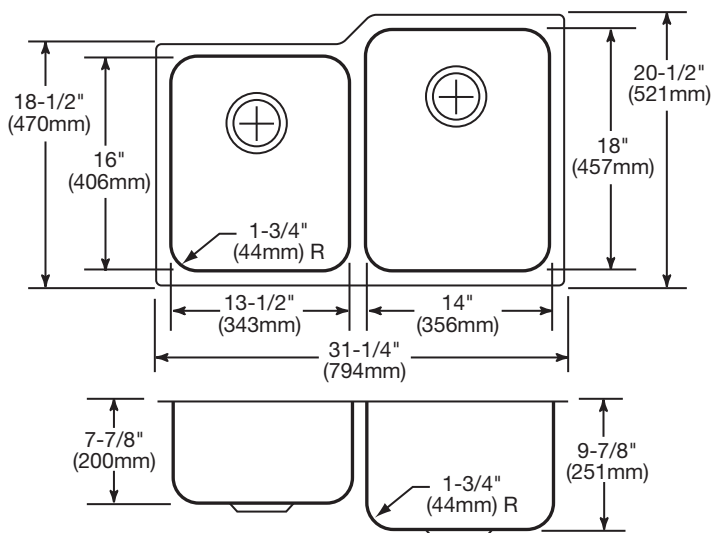

### DESIGN FEATURES

Bowl Depths: 9-7/8" (251mm) (Large Bowl), 7-7/8" (200mm) (Small Bowl).

Coved Corners: 1-3/4" (44mm) vertical and horizontal radius.

Finish: Exposed surfaces are hand blended to a lustrous satin finish.

### OTHER

Drain Opening: 3-1/2" (89mm).

Suffix L (left) or R (right) denotes location of the small bowl.

Note: All Elkay undermount sinks are designed to affix to the underside of any solid surface countertop.

**ELKAY®  
SPECIFICATIONS**

**SINK DIMENSIONS\***

Model Number	Overall		Inside Left Bowl			Inside Right Bowl			Cutout in Countertop	Minimum Cabinet Size
	L	W	L	W	D	L	W	D		
ELUH3120L	31 <sup>1</sup> / <sub>4</sub> (794mm)	20 <sup>1</sup> / <sub>2</sub> (521mm)	13 <sup>1</sup> / <sub>2</sub> (343mm)	16 (406mm)	7 <sup>7</sup> / <sub>8</sub> (200mm)	14 (356mm)	18 (457mm)	9 <sup>7</sup> / <sub>8</sub> (251mm)	See Template**	36 (914mm)
ELUH3120R	31 <sup>1</sup> / <sub>4</sub> (794mm)	20 <sup>1</sup> / <sub>2</sub> (521mm)	14 (356mm)	18 (457mm)	9 <sup>7</sup> / <sub>8</sub> (251mm)	13 <sup>1</sup> / <sub>2</sub> (343mm)	16 (406mm)	7 <sup>7</sup> / <sub>8</sub> (200mm)	See Template**	36 (914mm)

\*Length is left to right. Width is front to back.

\*\*Template is packed with every sink.

Model ELUH3120L Illustrated

Model ELUH3120R Illustrated