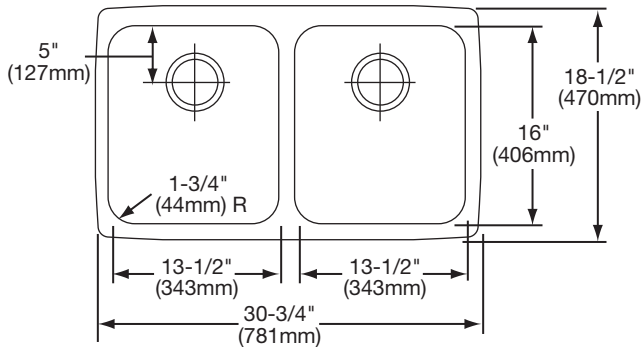

#### DESIGN FEATURES

Bowl Depths: 7-7/8" (200mm) (ELUH3118), 10" (254mm) (ELUH311810), 7-7/8" (254mm) shallow bowl, 10" (254mm) deep bowl (ELUH311810L/R).

Coved Corners: 1-3/4" (44mm) vertical and horizontal radius.

**SINK DIMENSIONS\***

Model Number	Overall		Inside Left Bowl			Inside Right Bowl			Cutout in Countertop	Minimum Cabinet Size
	L	W	L	W	D	L	W	D		
ELUH3118	30 <sup>3</sup> / <sub>4</sub> (781mm)	18 <sup>1</sup> / <sub>2</sub> (470mm)	13 <sup>1</sup> / <sub>2</sub> (343mm)	16 (406mm)	7 <sup>7</sup> / <sub>8</sub> (200mm)	13 <sup>1</sup> / <sub>2</sub> (343mm)	16 (406mm)	7 <sup>7</sup> / <sub>8</sub> (200mm)	See Template**	36 (914mm)
ELUH311810	30 <sup>3</sup> / <sub>4</sub> (781mm)	18 <sup>1</sup> / <sub>2</sub> (470mm)	13 <sup>1</sup> / <sub>2</sub> (343mm)	16 (406mm)	10 (254mm)	13 <sup>1</sup> / <sub>2</sub> (343mm)	16 (406mm)	10 (254mm)		36 (914mm)
ELUH311810L	30 <sup>3</sup> / <sub>4</sub> (781mm)	18 <sup>1</sup> / <sub>2</sub> (470mm)	13 <sup>1</sup> / <sub>2</sub> (343mm)	16 (406mm)	7 <sup>7</sup> / <sub>8</sub> (200mm)	13 <sup>1</sup> / <sub>2</sub> (343mm)	16 (406mm)	10 (254mm)		36 (914mm)
ELUH311810R	30 <sup>3</sup> / <sub>4</sub> (781mm)	18 <sup>1</sup> / <sub>2</sub> (470mm)	13 <sup>1</sup> / <sub>2</sub> (343mm)	16 (406mm)	10 (254mm)	13 <sup>1</sup> / <sub>2</sub> (343mm)	16 (406mm)	7 <sup>7</sup> / <sub>8</sub> (200mm)		36 (914mm)

\*Length is left to right. Width is front to back.

\*\*Template and countertop mounting clips are packed with every sink.

Model ELUH3118 Illustrated

Model ELUH311810 Illustrated

Model ELUH31181010L Illustrated