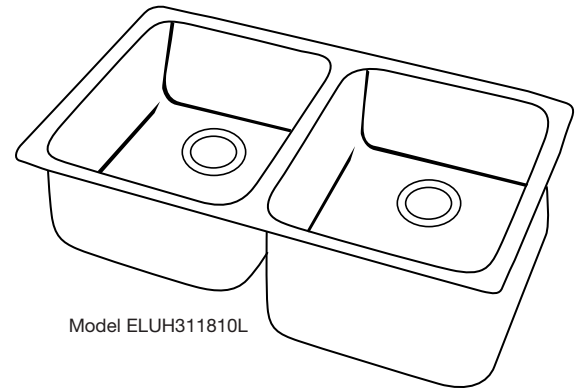

#### DESIGN FEATURES

Bowl Depths: 7-7/8" (200mm) (ELUH3118), 10" (254mm) (ELUH311810), 7-7/8" (254mm) shallow bowl, 10" (254mm) deep bowl (ELUH311810L/R).

Coved Corners: 1-3/4" (44mm) vertical and horizontal radius.

#### OTHER

Drain Opening: 3-1/2" (89mm).

Note: All Elkay undermount sinks are designed to affix easily to the underside of any solid surface countertop.

These sinks comply with ASME A112.19.3.

These sinks are listed by the International Association of Plumbing and Mechanical Officials as meeting the requirements of the Uniform Plumbing Code.

#### OPTIONAL ACCESSORIES

Bottom Grid: LKWOBG1316SS.

Cutting Boards: CB1613, CB1713, CBR1316, CBS1316.

Rinsing Baskets: LKWRB1316SS, LKWERBSS.

Utensil Caddy for Rinsing Basket: LKWUCSS.

Model ELUH3118

Model ELUH311810L