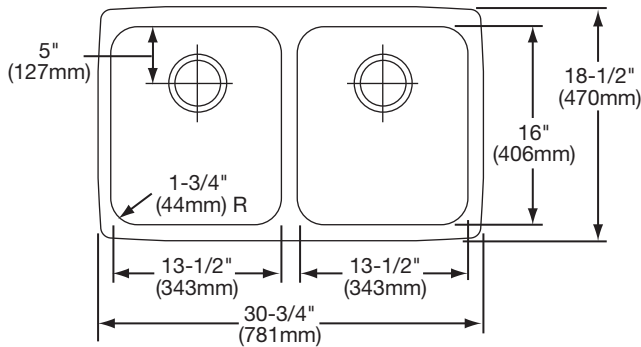

#### DESIGN FEATURES

Bowl Depths: 7-7/8" (200mm) (ELUH3118), 10" (254mm) (ELUH311810), 7-7/8" (254mm) shallow bowl, 10" (254mm) deep bowl (ELUH311810L/R).

Coved Corners: 1-3/4" (44mm) vertical and horizontal radius.

**SINK DIMENSIONS\***

Model Number	Overall		Inside Left Bowl			Inside Right Bowl			Cutout in Countertop	Minimum Cabinet Size
	L	W	L	W	D	L	W	D		
ELUH3118	30 <sup>3</sup> / <sub>4</sub> (781mm)	18 <sup>1</sup> / <sub>2</sub> (470mm)	13 <sup>1</sup> / <sub>2</sub> (343mm)	16 (406mm)	7 <sup>7</sup> / <sub>8</sub> (200mm)	13 <sup>1</sup> / <sub>2</sub> (343mm)	16 (406mm)	7 <sup>7</sup> / <sub>8</sub> (200mm)	See Template**	36 (914mm)
ELUH311810	30 <sup>3</sup> / <sub>4</sub> (781mm)	18 <sup>1</sup> / <sub>2</sub> (470mm)	13 <sup>1</sup> / <sub>2</sub> (343mm)	16 (406mm)	10 (254mm)	13 <sup>1</sup> / <sub>2</sub> (343mm)	16 (406mm)	10 (254mm)		36 (914mm)
ELUH311810L	30 <sup>3</sup> / <sub>4</sub> (781mm)	18 <sup>1</sup> / <sub>2</sub> (470mm)	13 <sup>1</sup> / <sub>2</sub> (343mm)	16 (406mm)	7 <sup>7</sup> / <sub>8</sub> (200mm)	13 <sup>1</sup> / <sub>2</sub> (343mm)	16 (406mm)	10 (254mm)		36 (914mm)
ELUH311810R	30 <sup>3</sup> / <sub>4</sub> (781mm)	18 <sup>1</sup> / <sub>2</sub> (470mm)	13 <sup>1</sup> / <sub>2</sub> (343mm)	16 (406mm)	10 (254mm)	13 <sup>1</sup> / <sub>2</sub> (343mm)	16 (406mm)	7 <sup>7</sup> / <sub>8</sub> (200mm)		36 (914mm)

\*Length is left to right. Width is front to back.

\*\*Template and countertop mounting clips are packed with every sink.

Model ELUH3118 Illustrated

Model ELUH311810 Illustrated

Model ELUH31181010L Illustrated