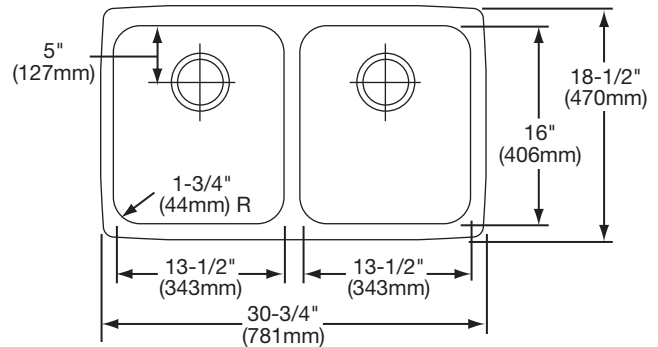

#### DESIGN FEATURES

Bowl Depths: 7-7/8" (200mm) (ELUH3118), 10" (254mm) (ELUH311810), 7-7/8" (254mm) shallow bowl, 10" (254mm) deep bowl (ELUH311810L/R).

Coved Corners: 1-3/4" (44mm) vertical and horizontal radius.

**SINK DIMENSIONS\***

Model Number	Overall		Inside Left Bowl			Inside Right Bowl			Cutout in Countertop	Minimum Cabinet Size
	L	W	L	W	D	L	W	D		
ELUH3118	30 <sup>3</sup> / <sub>4</sub> (781mm)	18 <sup>1</sup> / <sub>2</sub> (470mm)	13 <sup>1</sup> / <sub>2</sub> (343mm)	16 (406mm)	7 <sup>7</sup> / <sub>8</sub> (200mm)	13 <sup>1</sup> / <sub>2</sub> (343mm)	16 (406mm)	7 <sup>7</sup> / <sub>8</sub> (200mm)	See Template**	36 (914mm)
ELUH311810	30 <sup>3</sup> / <sub>4</sub> (781mm)	18 <sup>1</sup> / <sub>2</sub> (470mm)	13 <sup>1</sup> / <sub>2</sub> (343mm)	16 (406mm)	10 (254mm)	13 <sup>1</sup> / <sub>2</sub> (343mm)	16 (406mm)	10 (254mm)		36 (914mm)
ELUH311810L	30 <sup>3</sup> / <sub>4</sub> (781mm)	18 <sup>1</sup> / <sub>2</sub> (470mm)	13 <sup>1</sup> / <sub>2</sub> (343mm)	16 (406mm)	7 <sup>7</sup> / <sub>8</sub> (200mm)	13 <sup>1</sup> / <sub>2</sub> (343mm)	16 (406mm)	10 (254mm)		36 (914mm)
ELUH311810R	30 <sup>3</sup> / <sub>4</sub> (781mm)	18 <sup>1</sup> / <sub>2</sub> (470mm)	13 <sup>1</sup> / <sub>2</sub> (343mm)	16 (406mm)	10 (254mm)	13 <sup>1</sup> / <sub>2</sub> (343mm)	16 (406mm)	7 <sup>7</sup> / <sub>8</sub> (200mm)		36 (914mm)

\*Length is left to right. Width is front to back.

\*\*Template and countertop mounting clips are packed with every sink.

Model ELUH3118 Illustrated

Model ELUH311810 Illustrated

Model ELUH31181010L Illustrated