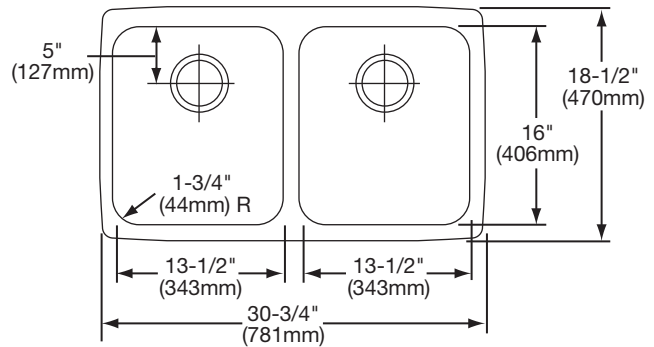

#### DESIGN FEATURES

Bowl Depths: 7-7/8" (200mm) (ELUH3118), 10" (254mm) (ELUH311810), 7-7/8" (254mm) shallow bowl, 10" (254mm) deep bowl (ELUH311810L/R).

Coved Corners: 1-3/4" (44mm) vertical and horizontal radius.

**SINK DIMENSIONS\***

Model Number	Overall		Inside Left Bowl			Inside Right Bowl			Cutout in Countertop	Minimum Cabinet Size
	L	W	L	W	D	L	W	D		
ELUH3118	30 <sup>3</sup> / <sub>4</sub> (781mm)	18 <sup>1</sup> / <sub>2</sub> (470mm)	13 <sup>1</sup> / <sub>2</sub> (343mm)	16 (406mm)	7 <sup>7</sup> / <sub>8</sub> (200mm)	13 <sup>1</sup> / <sub>2</sub> (343mm)	16 (406mm)	7 <sup>7</sup> / <sub>8</sub> (200mm)	See Template**	36 (914mm)
ELUH311810	30 <sup>3</sup> / <sub>4</sub> (781mm)	18 <sup>1</sup> / <sub>2</sub> (470mm)	13 <sup>1</sup> / <sub>2</sub> (343mm)	16 (406mm)	10 (254mm)	13 <sup>1</sup> / <sub>2</sub> (343mm)	16 (406mm)	10 (254mm)		36 (914mm)
ELUH311810L	30 <sup>3</sup> / <sub>4</sub> (781mm)	18 <sup>1</sup> / <sub>2</sub> (470mm)	13 <sup>1</sup> / <sub>2</sub> (343mm)	16 (406mm)	7 <sup>7</sup> / <sub>8</sub> (200mm)	13 <sup>1</sup> / <sub>2</sub> (343mm)	16 (406mm)	10 (254mm)		36 (914mm)
ELUH311810R	30 <sup>3</sup> / <sub>4</sub> (781mm)	18 <sup>1</sup> / <sub>2</sub> (470mm)	13 <sup>1</sup> / <sub>2</sub> (343mm)	16 (406mm)	10 (254mm)	13 <sup>1</sup> / <sub>2</sub> (343mm)	16 (406mm)	7 <sup>7</sup> / <sub>8</sub> (200mm)		36 (914mm)

\*Length is left to right. Width is front to back.

\*\*Template and countertop mounting clips are packed with every sink.

Model ELUH3118 Illustrated

Model ELUH311810 Illustrated

Model ELUH31181010L Illustrated