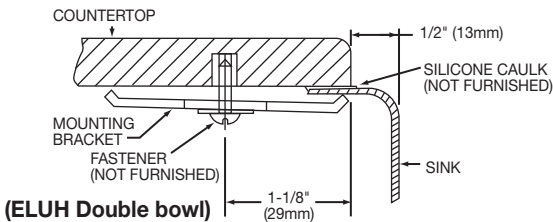

SEE OTHER SIDE FOR PRODUCT DIMENSIONS.

In keeping with our policy of continuing product improvement, Elkay reserves the right to change product specifications without notice. Please visit elkayusa.com for most current version of Elkay product specification sheets.

This specification describes an Elkay product with design, quality and functional benefits to the user. When making a comparison of other producers' offerings, be certain these features are not overlooked.

Elkay

elkayusa.com

2222 Camden Court
Oak Brook, IL 60523

Printed in U.S.A.
©2008 Elkay

(Rev. 7/08) 1-109F